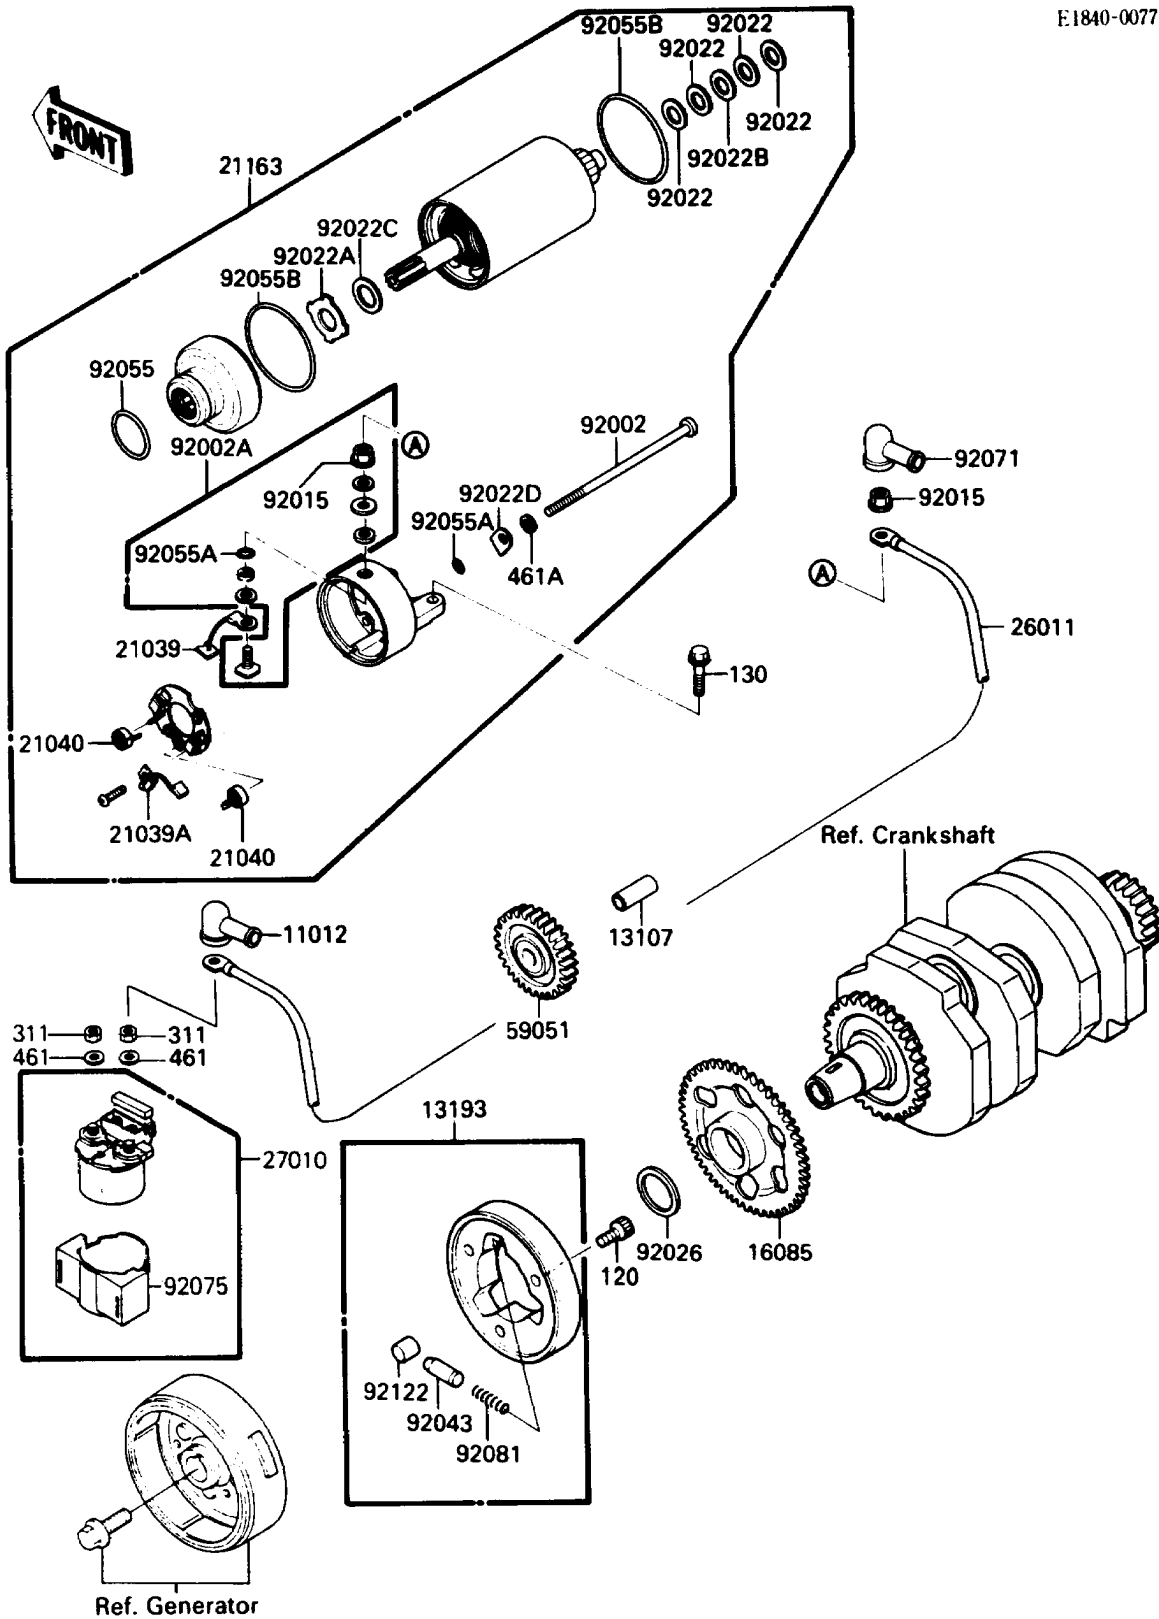

1989 Ninja® 250R PARTS DIAGRAM

Starter Motor

E1840-0077

1989 Ninja® 250R PARTS LIST

Starter Motor

ITEM NAME	PART NUMBER	QUANTITY
CAP,TERMINAL (Ref # 11012)	11012-1354	1
SHAFT,7.8X12X26.5 (Ref # 13107)	13107-1176	1
CLUTCH-ASSY-ONEWAY (Ref # 13193)	13193-1002	1
GEAR,ONEWAY CLUTCH,65T (Ref # 16085)	16085-1166	1
BRUSH,CARBON(+) (Ref # 21039)	21039-1001	1
BRUSH,CARBON(-) (Ref # 21039A)	21039-1056	1
SPRING-BRUSH (Ref # 21040)	21040-1053	2
STARTER-ELECTRIC (Ref # 21163)	21163-1136	1
WIRE-LEAD (Ref # 26011)	26011-1376	1
SWITCH,MAGNETIC (Ref # 27010)	27010-1213	1
GEAR-SPUR,IDLE (Ref # 59051)	59051-1154	1
BOLT,STARTER (Ref # 92002)	92002-1818	2
BOLT,TERMINAL (Ref # 92002A)	92002-1819	1
NUT,STARTER MOTOR (Ref # 92015)	92015-1476	2
WASHER,9.1X18X0.2 (Ref # 92022)	21025-011	4
WASHER,THRUST SUPPORT (Ref # 92022A)	92022-1130	1
WASHER,9.1X18X0.8 (Ref # 92022B)	92022-1132	1
WASHER,22X12.2X0.5 (Ref # 92022C)	92022-1714	1
WASHER,LOCK (Ref # 92022D)	92022-1825	2
SPACER,25X40X1 (Ref # 92026)	92026-1004	1
PIN (Ref # 92043)	92043-132	3
RING-O (Ref # 92055)	92055-1303	1
RING-O,4.5X2.0 (Ref # 92055A)	92055-1370	3
RING-O (Ref # 92055B)	92055-1418	2
GROMMET,STARTER TERMINAL (Ref # 92071)	21017-017	1
DAMPER,MAGNETIC SWITCH (Ref # 92075)	92075-1863	1
SPRING,COIL (Ref # 92081)	92081-159	3
ROLLER (Ref # 92122)	92122-006	3
BOLT-SOCKET,8X14 (Ref # 120)	120P0814	3

1989 Ninja® 250R PARTS LIST

Starter Motor

ITEM NAME	PART NUMBER	QUANTITY
BOLT-FLANGED (Ref # 130)	130J0620	2
NUT-HEX,6MM (Ref # 311)	311B0600	2
WASHER-SPRING,6MM (Ref # 461)	461F0600	2
WASHER-SPRING,5MM,BLACK (Ref # 461A)	461K0500	2