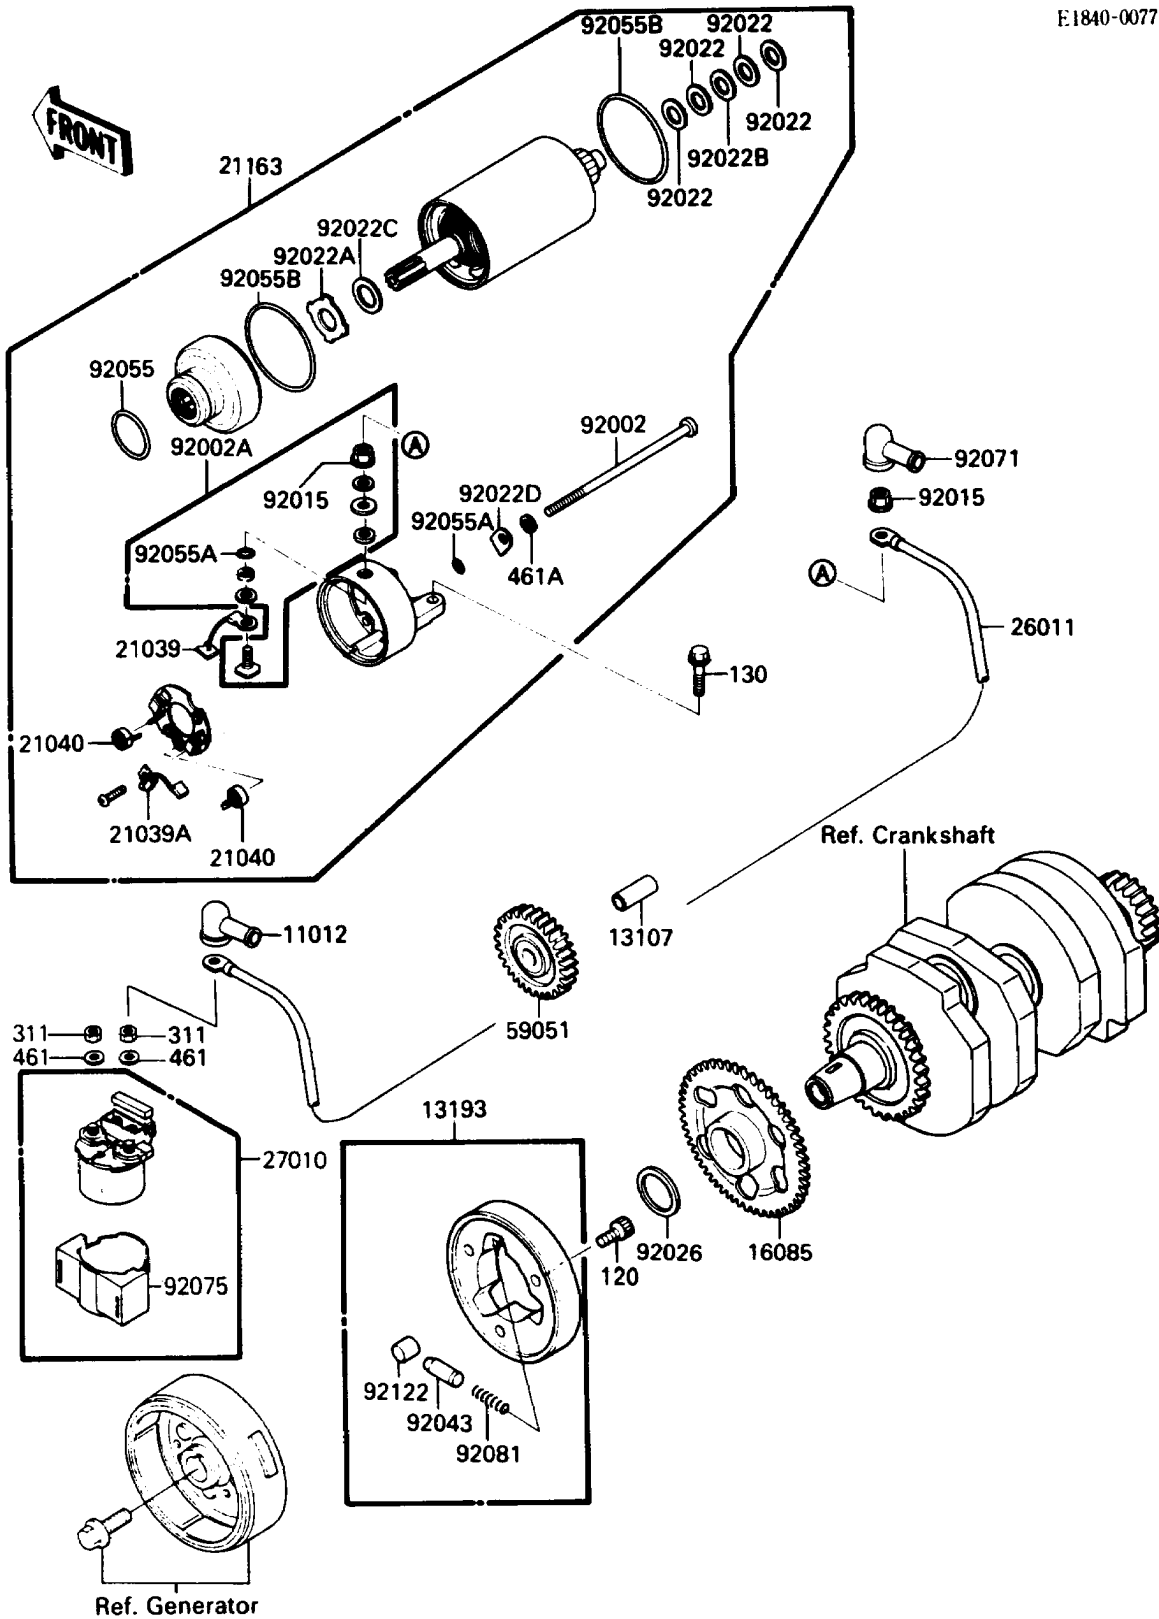

1990 Ninja® 250R PARTS DIAGRAM

Starter Motor

E1840-0077

1990 Ninja® 250R PARTS LIST

Starter Motor

ITEM NAME	PART NUMBER	QUANTITY
CAP,TERMINAL (Ref # 11012)	11012-1354	1
SHAFT,7.8X12X26.5 (Ref # 13107)	13107-1176	1
CLUTCH-ASSY-ONEWAY (Ref # 13193)	13193-1002	1
GEAR,ONEWAY CLUTCH,65T (Ref # 16085)	16085-1166	1
BRUSH,CARBON(+) (Ref # 21039)	21039-1001	1
BRUSH,CARBON(-) (Ref # 21039A)	21039-1056	1
SPRING-BRUSH (Ref # 21040)	21040-1053	2
STARTER-ELECTRIC (Ref # 21163)	21163-1136	1
WIRE-LEAD (Ref # 26011)	26011-1376	1
SWITCH,MAGNETIC (Ref # 27010)	27010-1213	1
GEAR-SPUR,IDLE (Ref # 59051)	59051-1154	1
BOLT,STARTER (Ref # 92002)	92002-1818	2
BOLT,TERMINAL (Ref # 92002A)	92002-1819	1
NUT,STARTER MOTOR (Ref # 92015)	92015-1476	2
WASHER,9.1X18X0.2 (Ref # 92022)	21025-011	4
WASHER,THRUST SUPPORT (Ref # 92022A)	92022-1130	1
WASHER,9.1X18X0.8 (Ref # 92022B)	92022-1132	1
WASHER,22X12.2X0.5 (Ref # 92022C)	92022-1714	1
WASHER,LOCK (Ref # 92022D)	92022-1825	2
SPACER,25X40X1 (Ref # 92026)	92026-1004	1
PIN (Ref # 92043)	92043-132	3
RING-O (Ref # 92055)	92055-1303	1
RING-O,4.5X2.0 (Ref # 92055A)	92055-1370	3
RING-O (Ref # 92055B)	92055-1418	2
GROMMET,STARTER TERMINAL (Ref # 92071)	21017-017	1
DAMPER,MAGNETIC SWITCH (Ref # 92075)	92075-1863	1
SPRING,COIL (Ref # 92081)	92081-159	3
ROLLER (Ref # 92122)	92122-006	3
BOLT-SOCKET,8X14 (Ref # 120)	120P0814	3

1990 Ninja® 250R PARTS LIST

Starter Motor

ITEM NAME	PART NUMBER	QUANTITY
BOLT-FLANGED (Ref # 130)	130J0620	2
NUT-HEX,6MM (Ref # 311)	311B0600	2
WASHER-SPRING,6MM (Ref # 461)	461F0600	2
WASHER-SPRING,5MM,BLACK (Ref # 461A)	461K0500	2