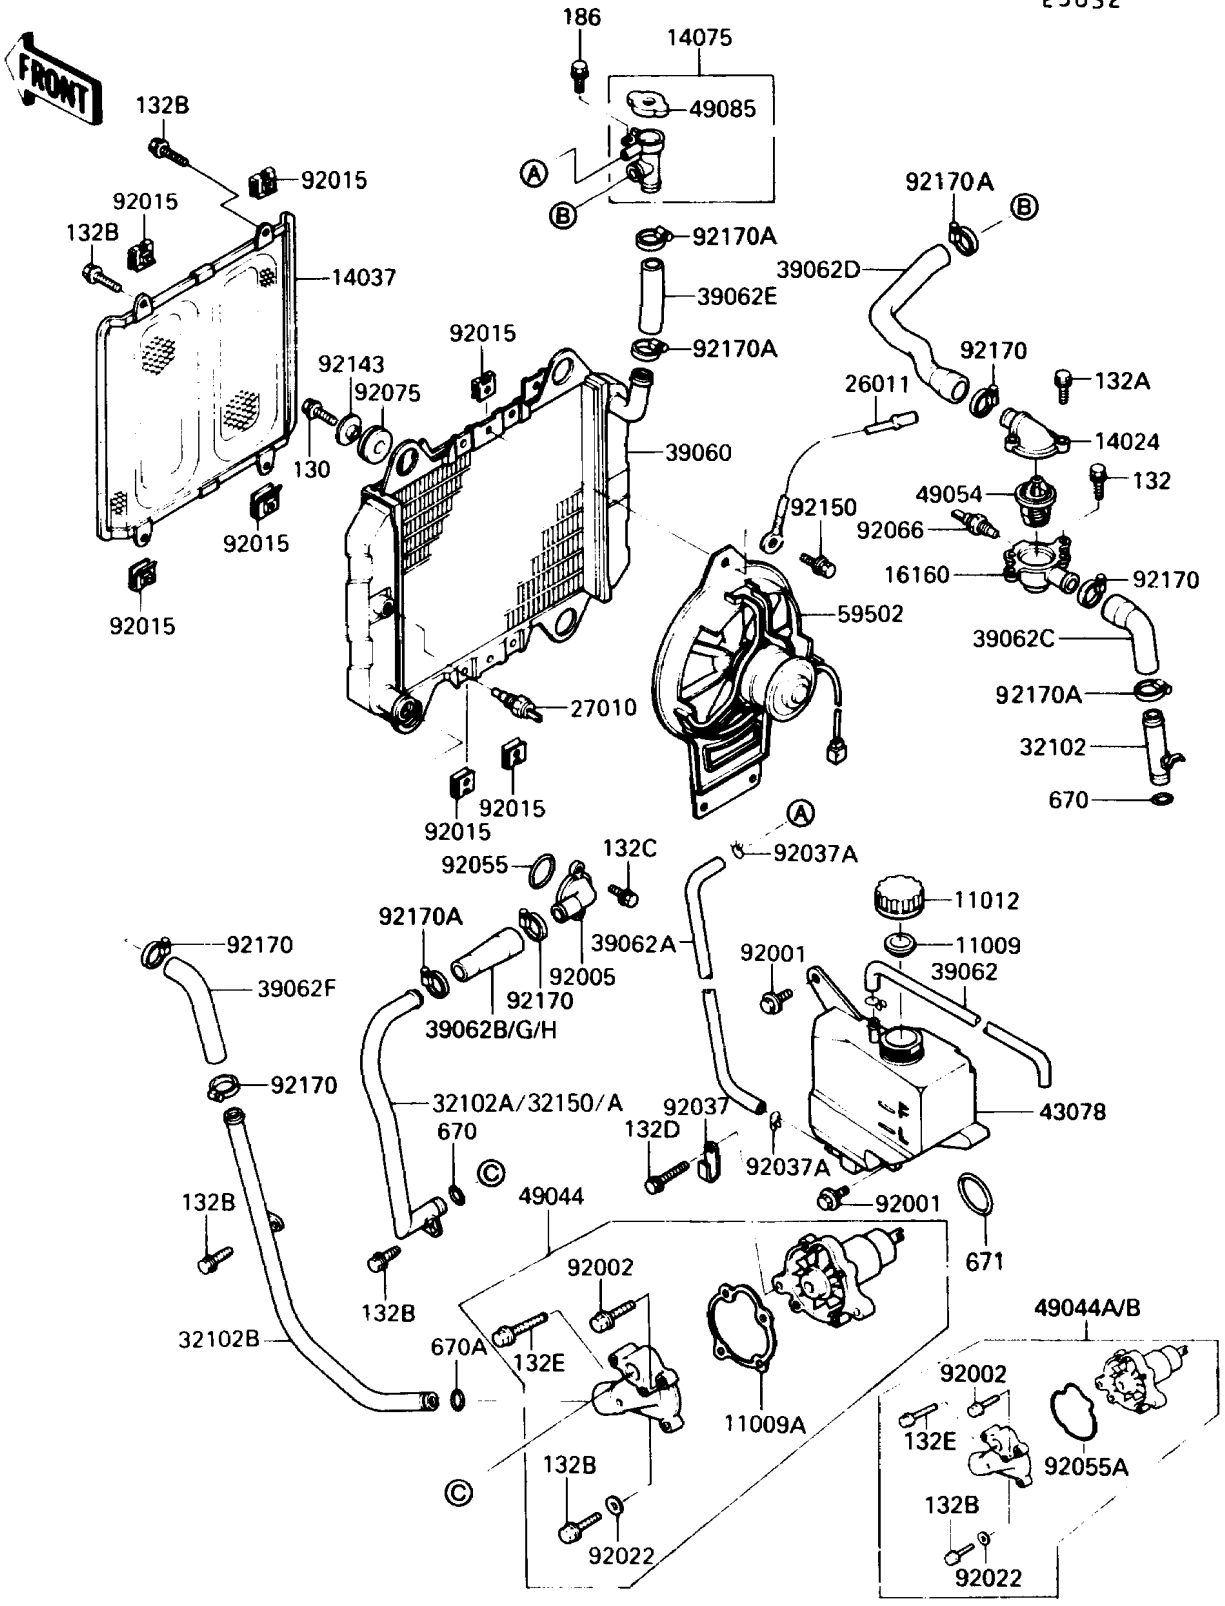

# 1988 NINJA® 250R PARTS DIAGRAM

Radiator(JA004010-KA005001)

E 3032

# 1988 NINJA® 250R PARTS LIST

Radiator(JA004010-KA005001)

ITEM NAME	PART NUMBER	QUANTITY
BOLT,6X18 (Ref # 92002)	92002-1806	3
FITTING,CYLINDER (Ref # 92005)	92005-1145	1
NUT (Ref # 92015)	92015-1487	7
WASHER,6MM (Ref # 92022)	92022-1627	1
CLAMP,WIRING HARNESS (Ref # 92037)	21126-008	2
CLAMP,TUBE (Ref # 92037A)	92037-147	3
RING-O (Ref # 92055)	92055-091	1
RING-O (Ref # 92055A)	92055-1432	1
PLUG,SENSOR WATER (Ref # 92066)	92066-1183	1
DAMPER (Ref # 92075)	92075-1665	4
COLLAR (Ref # 92143)	92143-1063	4
BOLT,6X12 (Ref # 92150)	92150-1186	3
CLAMP,COOLING HOSE (Ref # 92170)	92037-1989	5
CLAMP,COOLING HOSE (Ref # 92170A)	92170-1033	5
BOLT-FLANGED,6X25 (Ref # 130)	130J0625	4
BOLT-FLANGED-SMALL (Ref # 132)	132G0612	2
BOLT-FLANGED-SMALL (Ref # 132A)	132G0625	2
BOLT-FLANGED-SMALL (Ref # 132B)	132J0612	7
BOLT-FLANGED-SMALL (Ref # 132C)	132J0616	2
BOLT-FLANGED-SMALL (Ref # 132D)	132J0630	2
BOLT-FLANGED-SMALL (Ref # 132E)	132J0635	1
BOLT-UPSET-WP (Ref # 186)	186C0616	2
O RING,16MM (Ref # 670)	670B2016	2
O RING,18MM (Ref # 670A)	670B2018	1
O RING (Ref # 671)	671D2535	1