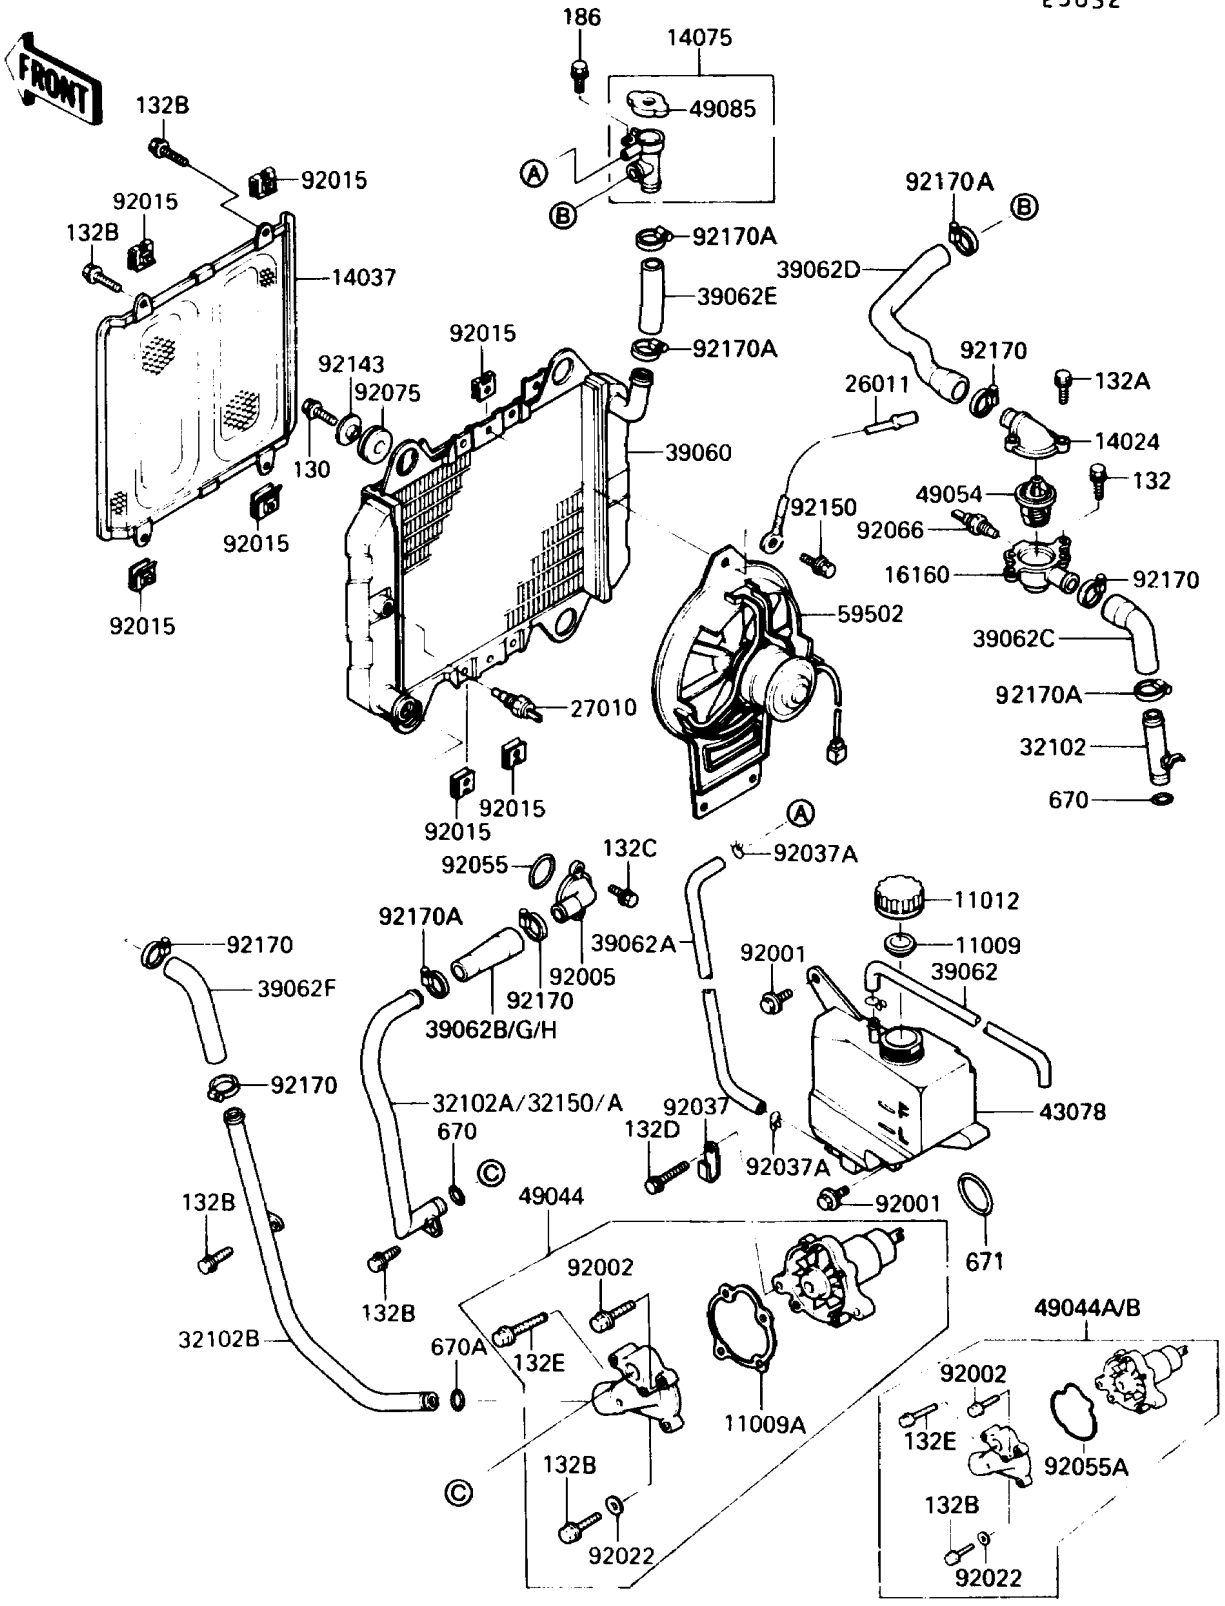

1988 NINJA® 250R PARTS LIST

Radiator(JA004010-KA005001)

ITEM NAME	PART NUMBER	QUANTITY
BOLT,6X18 (Ref # 92002)	92002-1806	3
FITTING,CYLINDER (Ref # 92005)	92005-1145	1
NUT (Ref # 92015)	92015-1487	7
WASHER,6MM (Ref # 92022)	92022-1627	1
CLAMP,WIRING HARNESS (Ref # 92037)	21126-008	2
CLAMP,TUBE (Ref # 92037A)	92037-147	3
RING-O (Ref # 92055)	92055-091	1
RING-O (Ref # 92055A)	92055-1432	1
PLUG,SENSOR WATER (Ref # 92066)	92066-1183	1
DAMPER (Ref # 92075)	92075-1665	4
COLLAR (Ref # 92143)	92143-1063	4
BOLT,6X12 (Ref # 92150)	92150-1186	3
CLAMP,COOLING HOSE (Ref # 92170)	92037-1989	5
CLAMP,COOLING HOSE (Ref # 92170A)	92170-1033	5
BOLT-FLANGED,6X25 (Ref # 130)	130J0625	4
BOLT-FLANGED-SMALL (Ref # 132)	132G0612	2
BOLT-FLANGED-SMALL (Ref # 132A)	132G0625	2
BOLT-FLANGED-SMALL (Ref # 132B)	132J0612	7
BOLT-FLANGED-SMALL (Ref # 132C)	132J0616	2
BOLT-FLANGED-SMALL (Ref # 132D)	132J0630	2
BOLT-FLANGED-SMALL (Ref # 132E)	132J0635	1
BOLT-UPSET-WP (Ref # 186)	186C0616	2
O RING,16MM (Ref # 670)	670B2016	2
O RING,18MM (Ref # 670A)	670B2018	1
O RING (Ref # 671)	671D2535	1