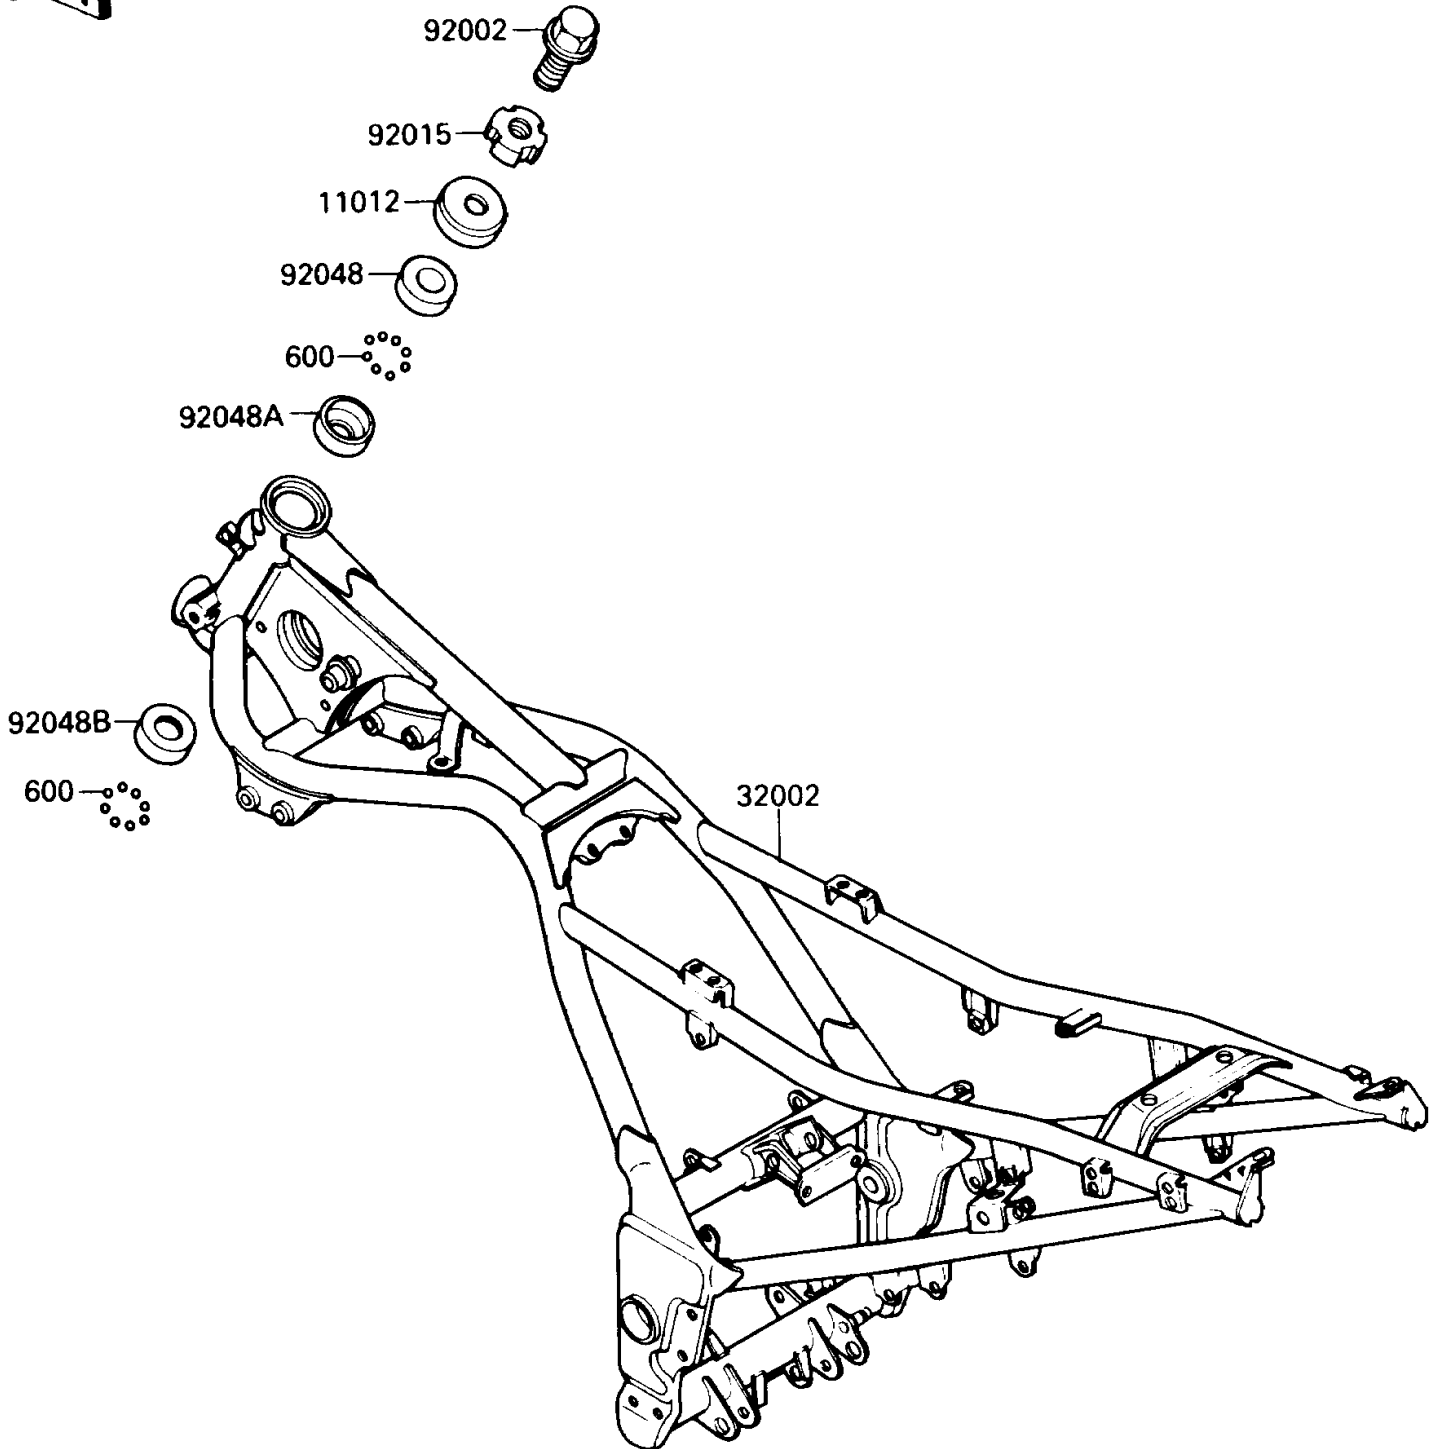

# 1989 Ninja® 250R PARTS DIAGRAM

Frame

F2120-0308

# 1989 Ninja® 250R PARTS LIST

## Frame

ITEM NAME	PART NUMBER	QUANTITY
CAP,STEERING STEM (Ref # 11012)	46098-016	1
FRAME-COMP (Ref # 32002)	32002-1944	1
BOLT,FLANGED,16X22 (Ref # 92002)	92002-1950	1
NUT,30MM (Ref # 92015)	92090-007	1
RACE,STEERING STEM BEARING (Ref # 92048)	92047-011	1
RACE,STEERING STEM BEARING (Ref # 92048A)	92048-006	1
RACE,STEERING STEM BEARING (Ref # 92048B)	92048-008	1
BALL-STEEL,1/4" (Ref # 600)	600A0800	39