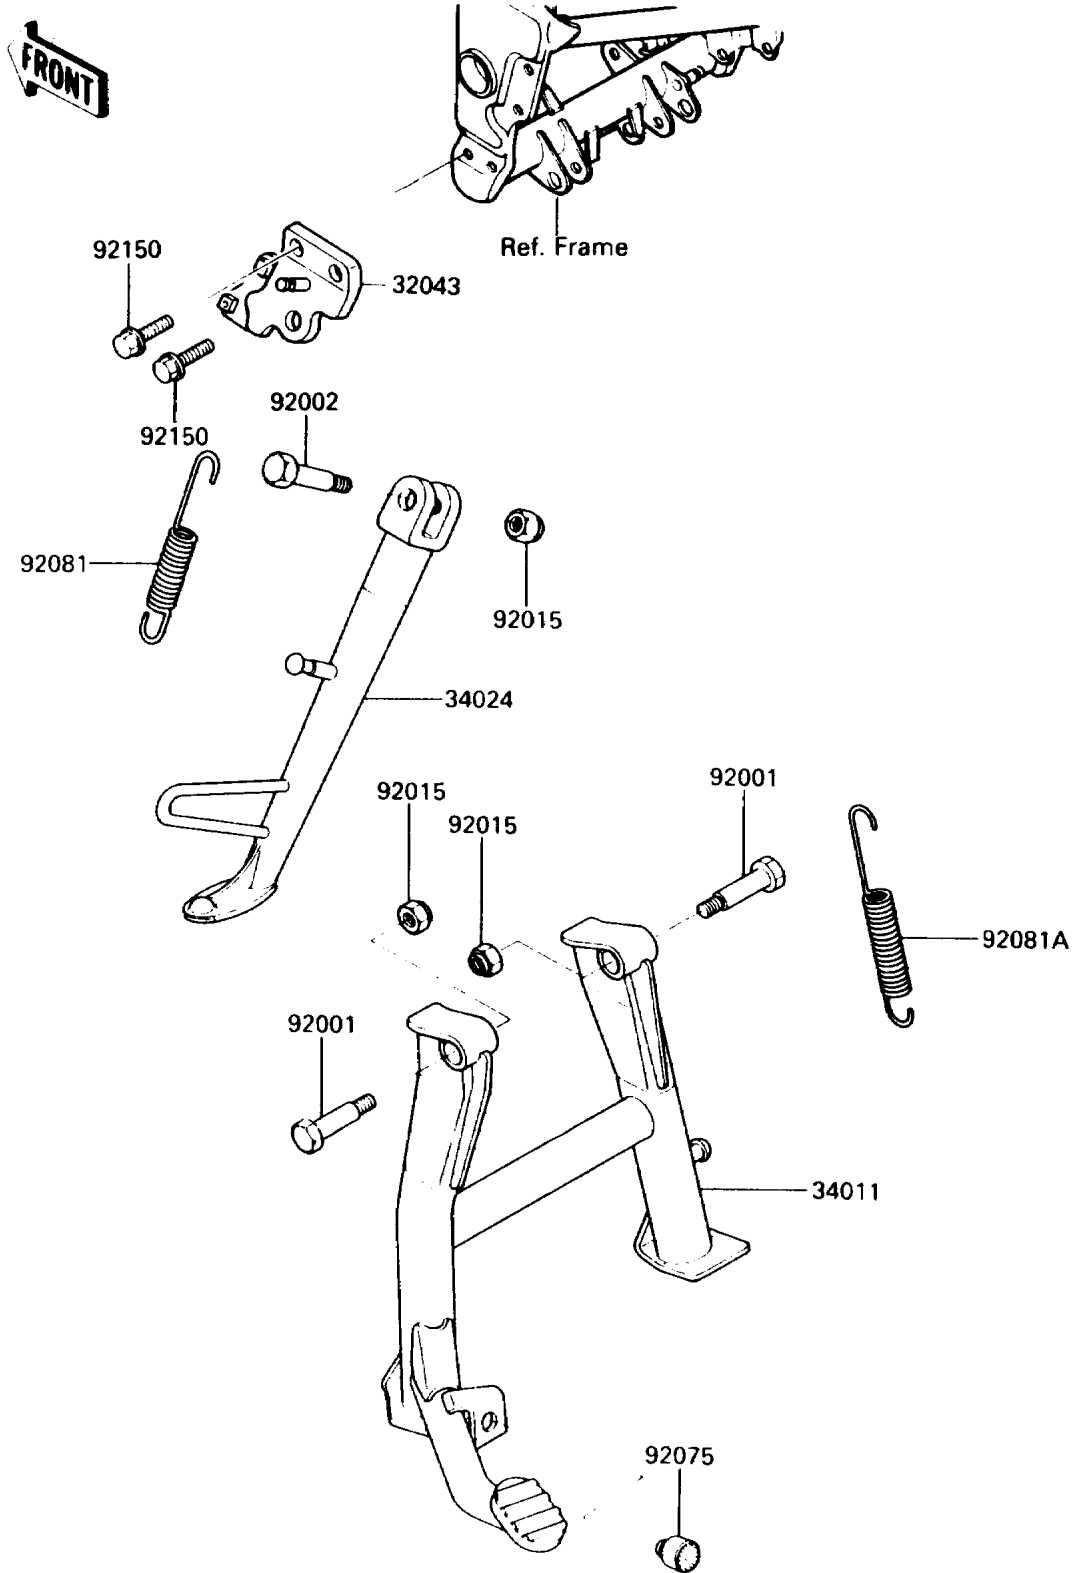

# 1988 NINJA® 250R PARTS DIAGRAM

Stand(s)

F2190

## 1988 NINJA® 250R PARTS LIST

Stand(s)

ITEM NAME	PART NUMBER	QUANTITY
BRACKET-STAND,SIDE (Ref # 32043)	32043-1317	1
STAND-CENTER (Ref # 34011)	34011-1128	1
STAND-SIDE (Ref # 34024)	34024-1230	1
BOLT,CENTER STAND (Ref # 92001)	92001-1214	2
BOLT,SIDE STAND (Ref # 92002)	92002-1935	1
NUT,LOCK,10MM,BLACK (Ref # 92015)	92015-1188	3
DAMPER (Ref # 92075)	92075-015	1
SPRING,SIDE STAND (Ref # 92081)	92081-1727	1
SPRING,CENTER STAND (Ref # 92081A)	92081-1834	1
BOLT,FLANGED,10X25 (Ref # 92150)	92150-1065	2