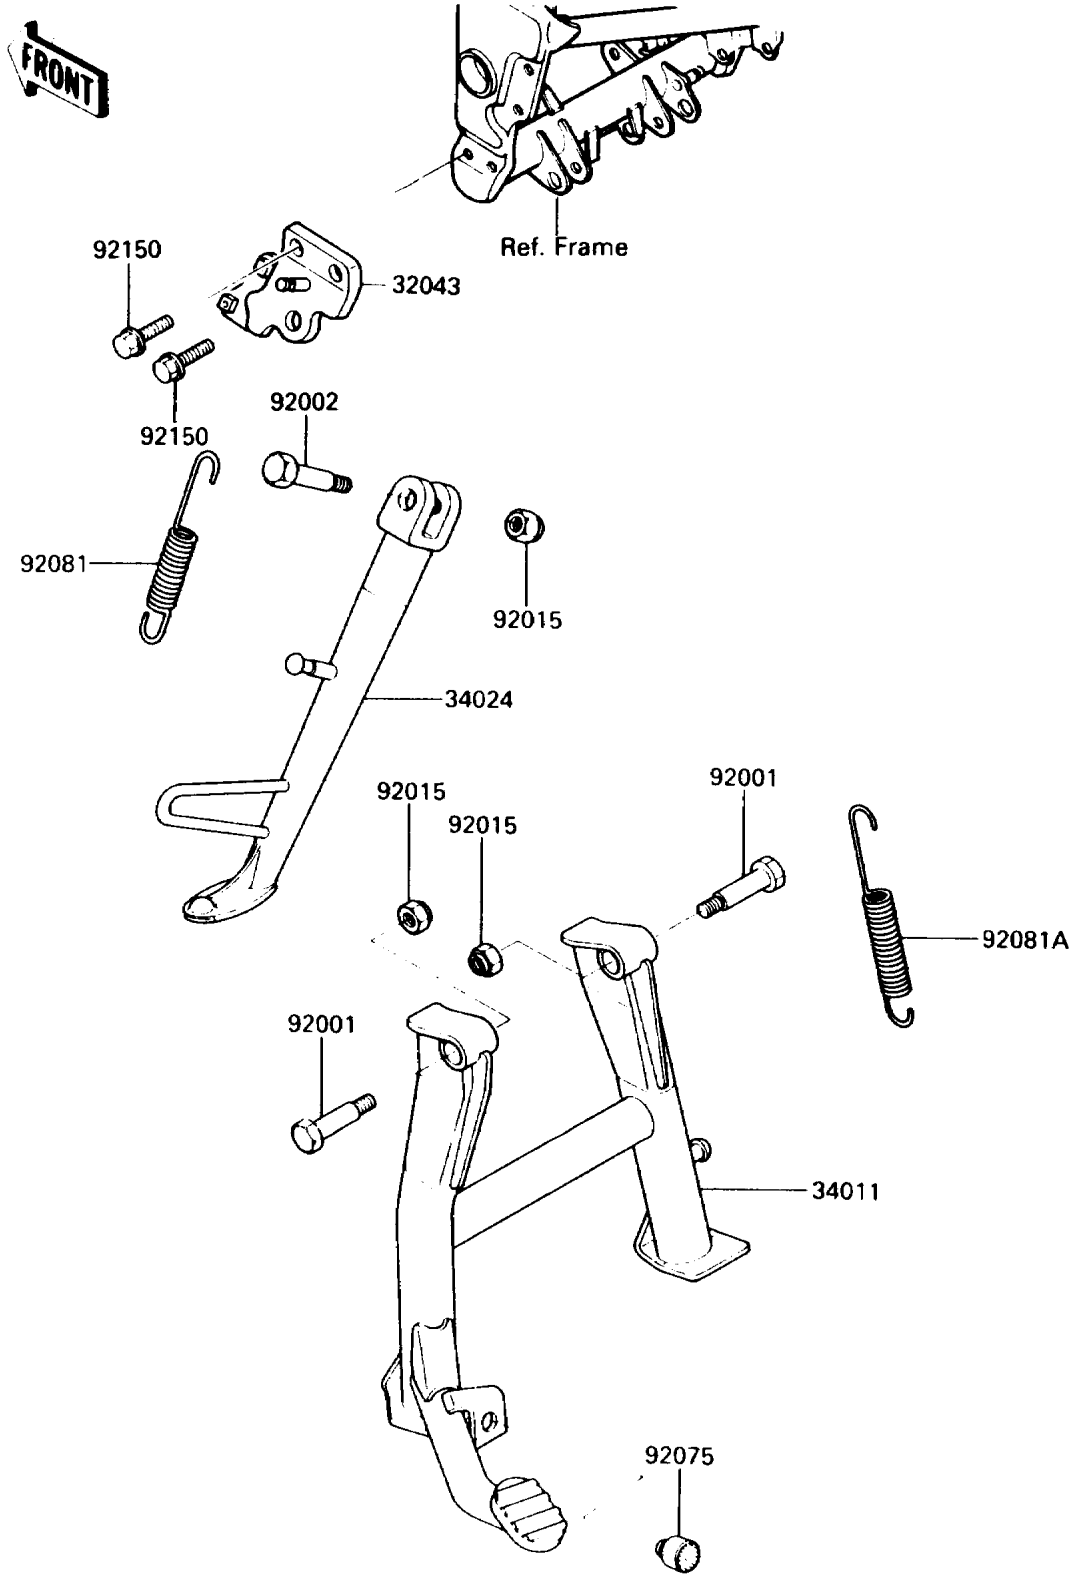

1989 Ninja® 250R PARTS DIAGRAM

Stand(s)

F2190

1989 Ninja® 250R PARTS LIST

Stand(s)

ITEM NAME	PART NUMBER	QUANTITY
BRACKET-STAND,SIDE (Ref # 32043)	32043-1317	1
STAND-CENTER (Ref # 34011)	34011-1128	1
STAND-SIDE (Ref # 34024)	34024-1230	1
BOLT,CENTER STAND (Ref # 92001)	92001-1214	2
BOLT,SIDE STAND (Ref # 92002)	92002-1935	1
NUT,LOCK,10MM,BLACK (Ref # 92015)	92015-1188	3
DAMPER (Ref # 92075)	92075-015	1
SPRING,SIDE STAND (Ref # 92081)	92081-1727	1
SPRING,CENTER STAND (Ref # 92081A)	92081-1834	1
BOLT,FLANGED,10X25 (Ref # 92150)	92150-1065	2