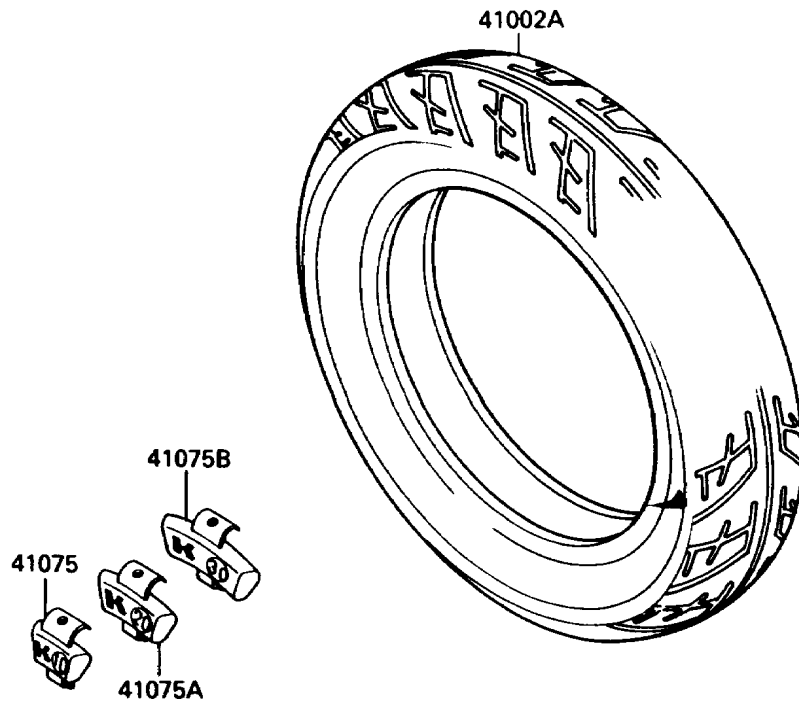

# 1988 NINJA® 250R PARTS DIAGRAM

Tires

F2210-0138

## 1988 NINJA® 250R PARTS LIST

### Tires

ITEM NAME	PART NUMBER	QUANTITY
TIRE,FR,100/80-16 50S,630F(D) (Ref # 41002)	41002-1642	1
TIRE,RR,130/80-16 64S,K630(D) (Ref # 41002A)	41002-1643	1
BALANCER-WHEEL,10G,BLACK (Ref # 41075)	41075-1051	AR
BALANCER-WHEEL,20G,BLACK (Ref # 41075A)	41075-1052	AR
BALANCER-WHEEL,30G,BLACK (Ref # 41075B)	41075-1053	AR