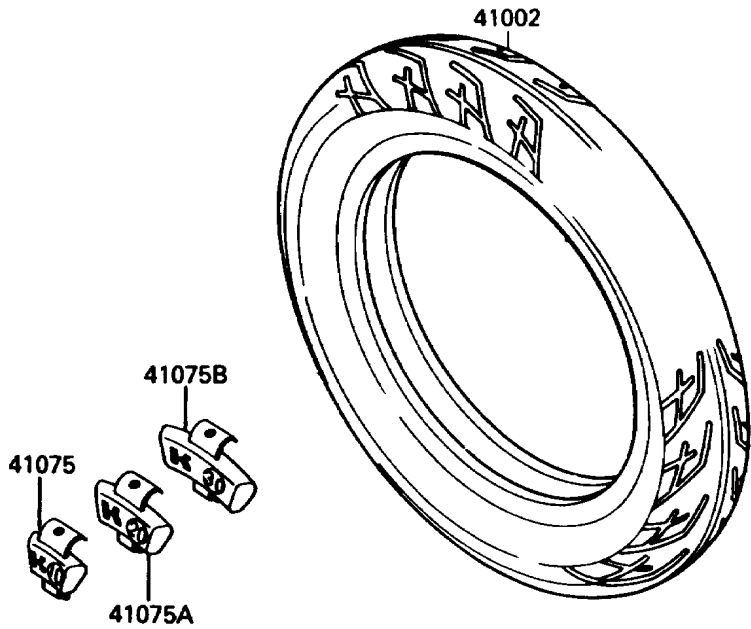

# 1988 NINJA® 250R PARTS DIAGRAM

Tires

F2210-0138

## 1988 NINJA® 250R PARTS LIST

### Tires

ITEM NAME	PART NUMBER	QUANTITY
TIRE,FR,100/80-16 50S,630F(D) (Ref # 41002)	41002-1642	1
TIRE,RR,130/80-16 64S,K630(D) (Ref # 41002A)	41002-1643	1
BALANCER-WHEEL,10G,BLACK (Ref # 41075)	41075-1051	AR
BALANCER-WHEEL,20G,BLACK (Ref # 41075A)	41075-1052	AR
BALANCER-WHEEL,30G,BLACK (Ref # 41075B)	41075-1053	AR