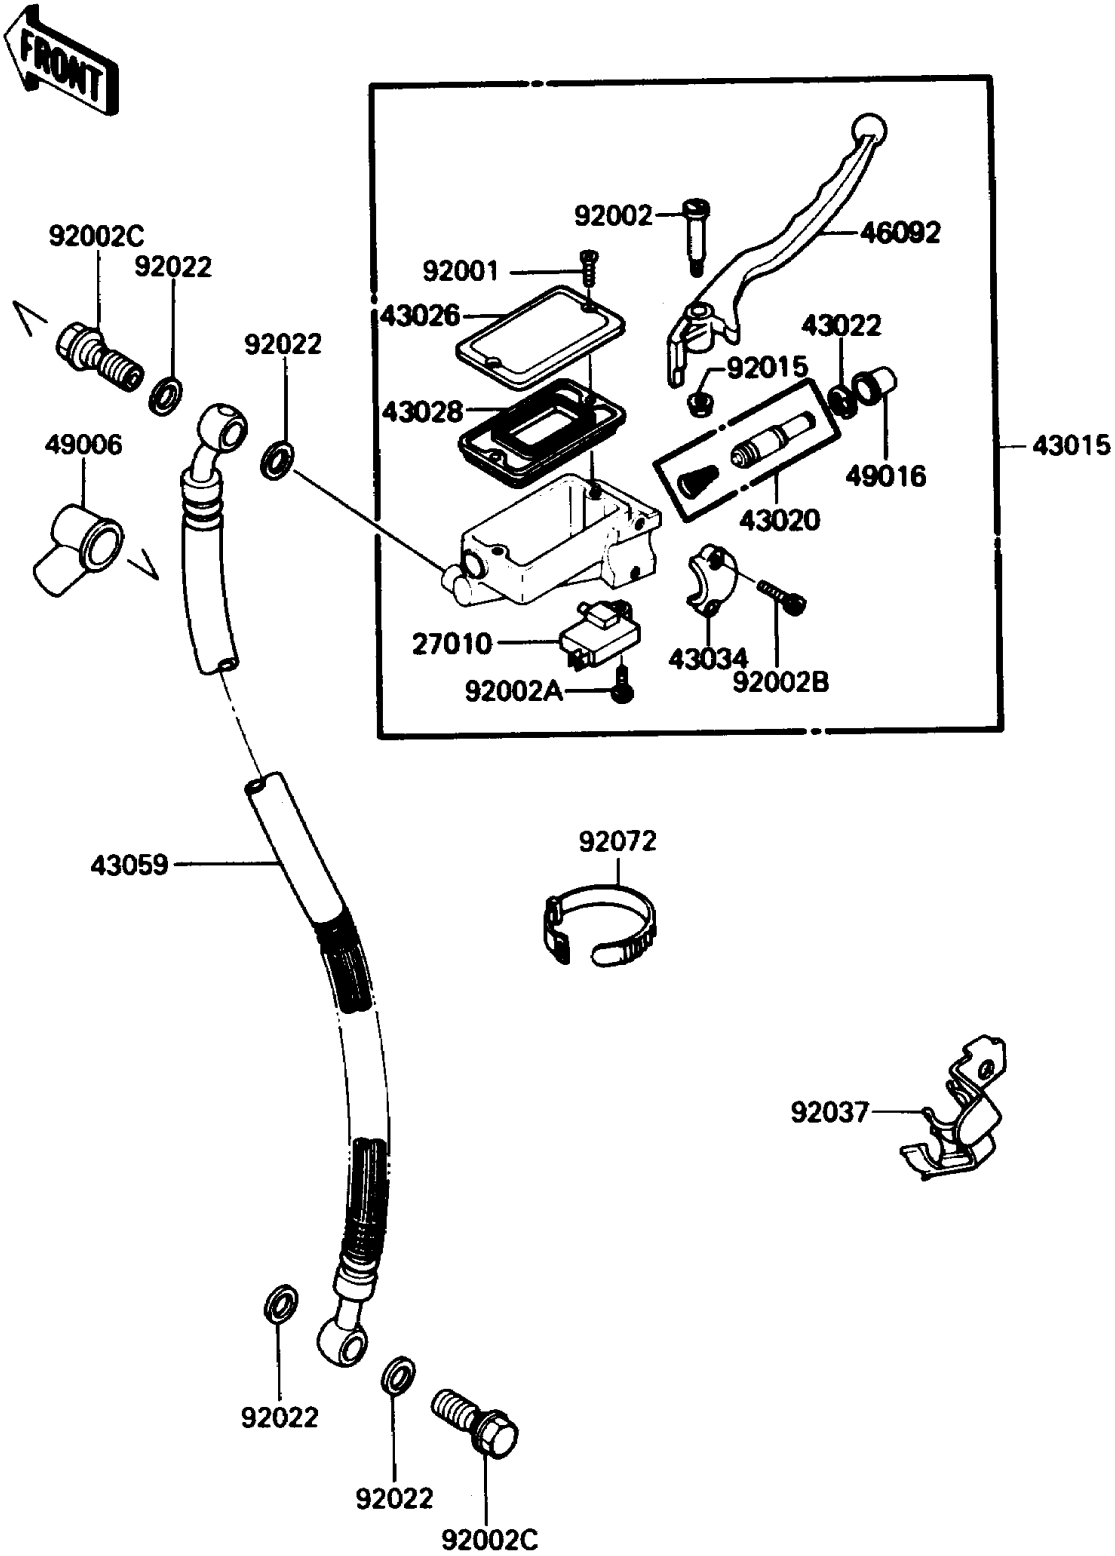

1990 Ninja® 250R PARTS DIAGRAM

Front Master Cylinder

F2291-0178

1990 Ninja® 250R PARTS LIST

Front Master Cylinder

ITEM NAME	PART NUMBER	QUANTITY
-----------	-------------	----------