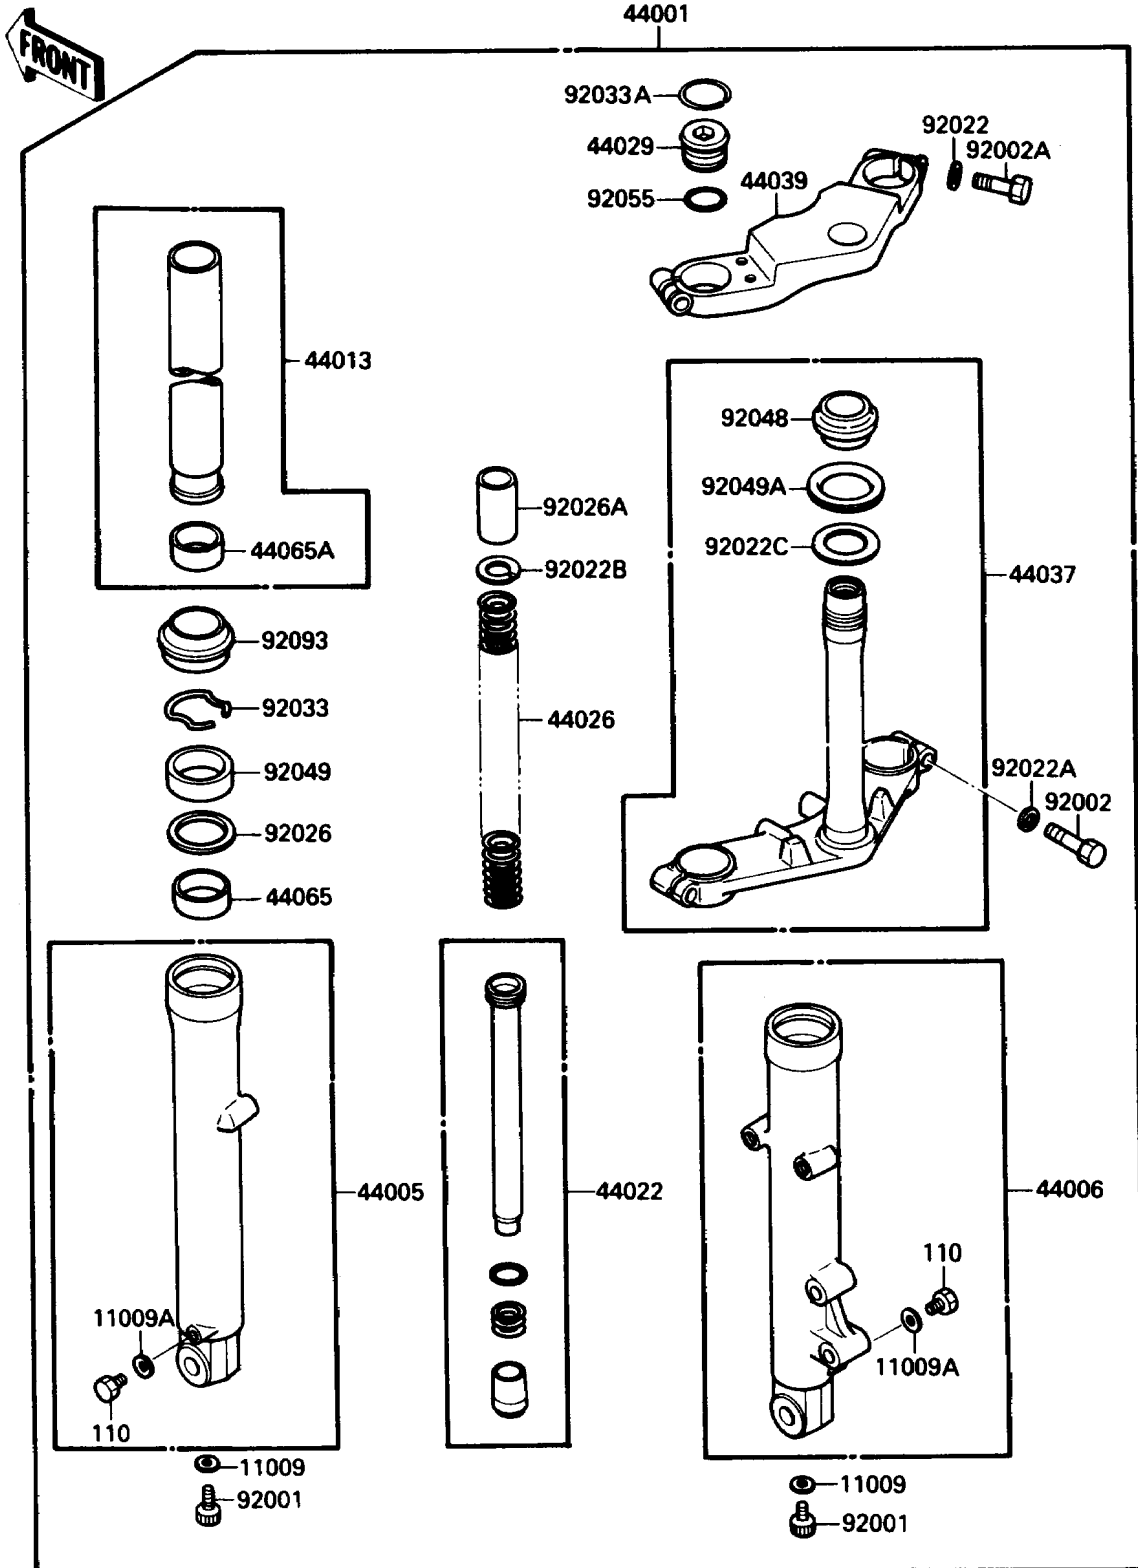

1989 Ninja® 250R PARTS DIAGRAM

Front Fork

F2340-0289

1989 Ninja® 250R PARTS LIST

Front Fork

ITEM NAME	PART NUMBER	QUANTITY
GASKET,FORK CYLINDER BOLT (Ref # 11009)	44045-051	2
GASKET,DRAIN PLUG (Ref # 11009A)	44045-052	2
FORK-FRONT (Ref # 44001)	44001-1684	1
PIPE-LEFT FORK OUTER (Ref # 44005)	44005-1258	1
PIPE-RIGHT FORK OUTER (Ref # 44006)	44006-1255	1
PIPE-FORK INNER (Ref # 44013)	44013-1273	2
CYLINDER-FORK (Ref # 44022)	44022-1206	2
SPRING-FRONT FORK (Ref # 44026)	44026-1362	2
SEAT-FORK SPRING (Ref # 44029)	44029-1127	2
HOLDER-FORK UNDER (Ref # 44037)	44037-1217	1
HOLDER-FORK UPPER (Ref # 44039)	44039-1163	1
BUSHING-FRONT FORK (Ref # 44065)	44065-1068	2
BUSHING-FRONT FORK (Ref # 44065A)	44065-1082	2
BOLT,FORK CYLINDER (Ref # 92001)	92001-1464	2
BOLT,10X32 (Ref # 92002)	92002-1811	2
BOLT (Ref # 92002A)	92002-1959	2
WASHER,SPRING,8MM (Ref # 92022)	92022-1552	2
WASHER,SPRING,10MM (Ref # 92022A)	92022-1704	2
WASHER (Ref # 92022B)	92022-1879	2
WASHER,30.5X50X0.6 (Ref # 92022C)	92022-231	1
SPACER,FORK (Ref # 92026)	92026-1038	2
SPACER (Ref # 92026A)	92026-1291	2
RING-SNAP,FORK (Ref # 92033)	92033-1219	2
RING-SNAP (Ref # 92033A)	92033-1236	2
RACE,STEERING STEM BEARING (Ref # 92048)	92047-012	1
SEAL-OIL,FORK (Ref # 92049)	92049-1226	2
SEAL-OIL,STEERING STEM (Ref # 92049A)	92056-003	1
RING-O,FORK SPRING SEAT (Ref # 92055)	92055-1384	2
SEAL,FORK (Ref # 92093)	92093-1196	2

1989 Ninja® 250R PARTS LIST

Front Fork

ITEM NAME	PART NUMBER	QUANTITY
BOLT,6X8 (Ref # 110)	110B0608	2