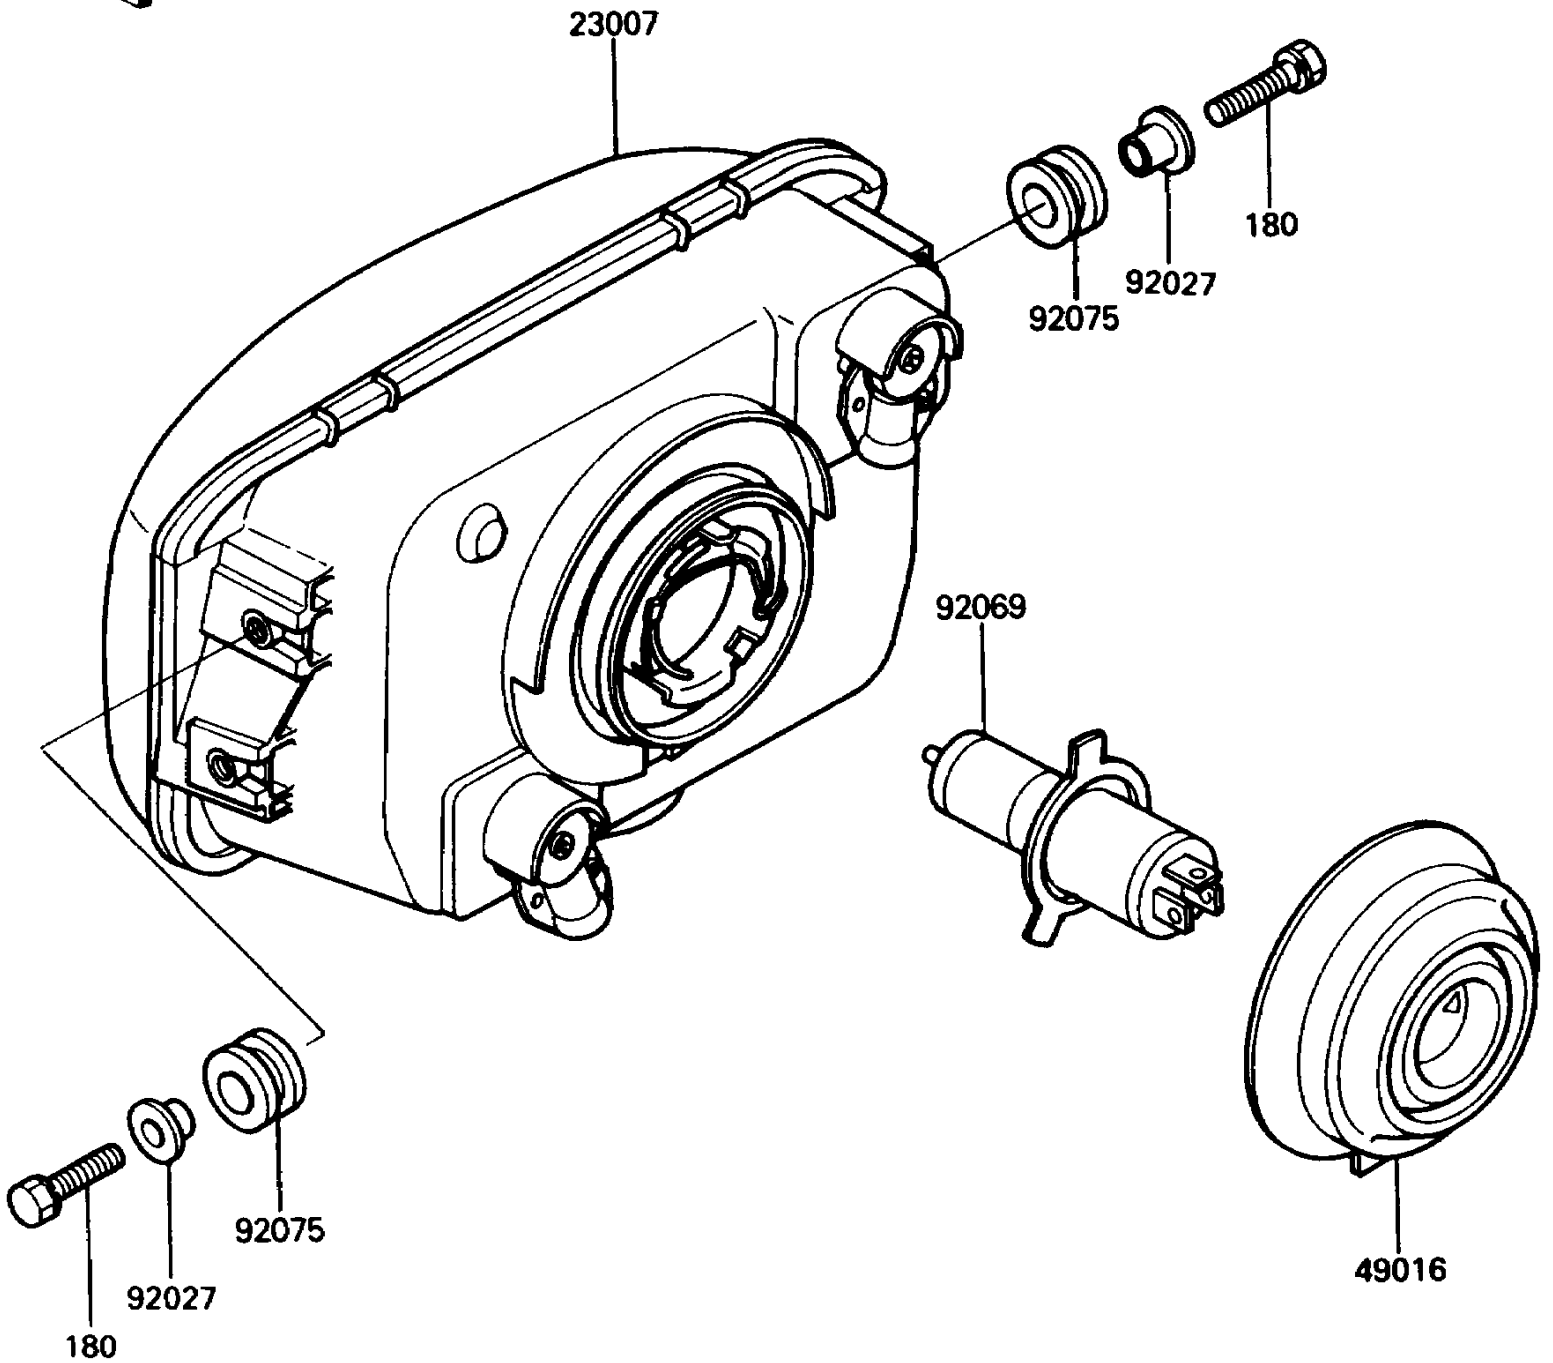

1988 NINJA® 250R PARTS DIAGRAM

Headlight(s)

F2710-0262

1988 NINJA® 250R PARTS LIST

Headlight(s)

ITEM NAME	PART NUMBER	QUANTITY
LENS-COMP,HEAD LAMP (Ref # 23007)	23007-1194	1
COVER-SEAL,HEAD LAMP (Ref # 49016)	49016-1108	1
COLLAR,L=13.1 (Ref # 92027)	92027-251	4
BULB,12V 60/55W,H4 (Ref # 92069)	92069-1002	1
DAMPER (Ref # 92075)	92075-1690	4
BOLT-UPSET-WS,6X25 (Ref # 180)	180D0625	4