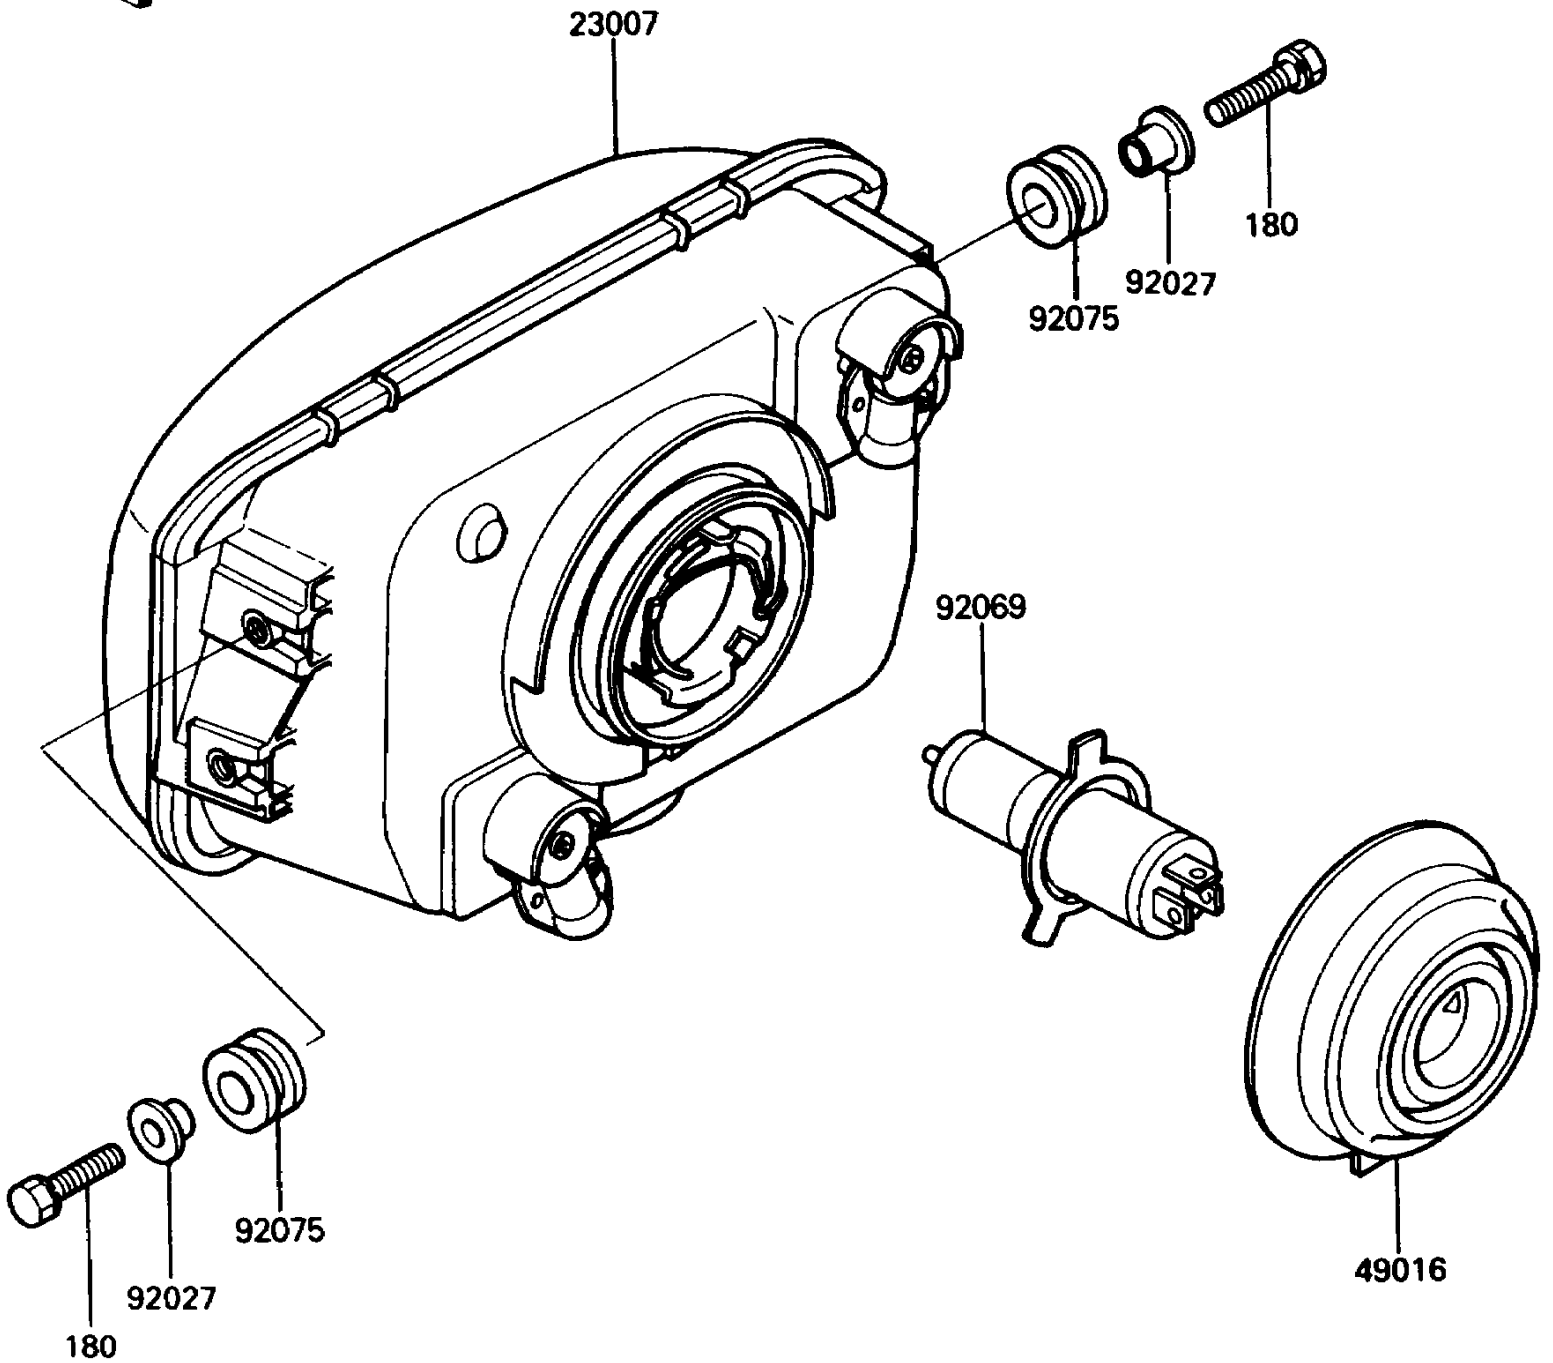

1990 Ninja® 250R PARTS DIAGRAM

Headlight(s)

F2710-0262

1990 Ninja® 250R PARTS LIST

Headlight(s)

ITEM NAME	PART NUMBER	QUANTITY
LENS-COMP,HEAD LAMP (Ref # 23007)	23007-1194	1
COVER-SEAL,HEAD LAMP (Ref # 49016)	49016-1108	1
COLLAR,L=13.1 (Ref # 92027)	92027-251	4
BULB,12V 60/55W,H4 (Ref # 92069)	92069-1002	1
DAMPER (Ref # 92075)	92075-1690	4
BOLT-UPSET-WS,6X25 (Ref # 180)	180D0625	4