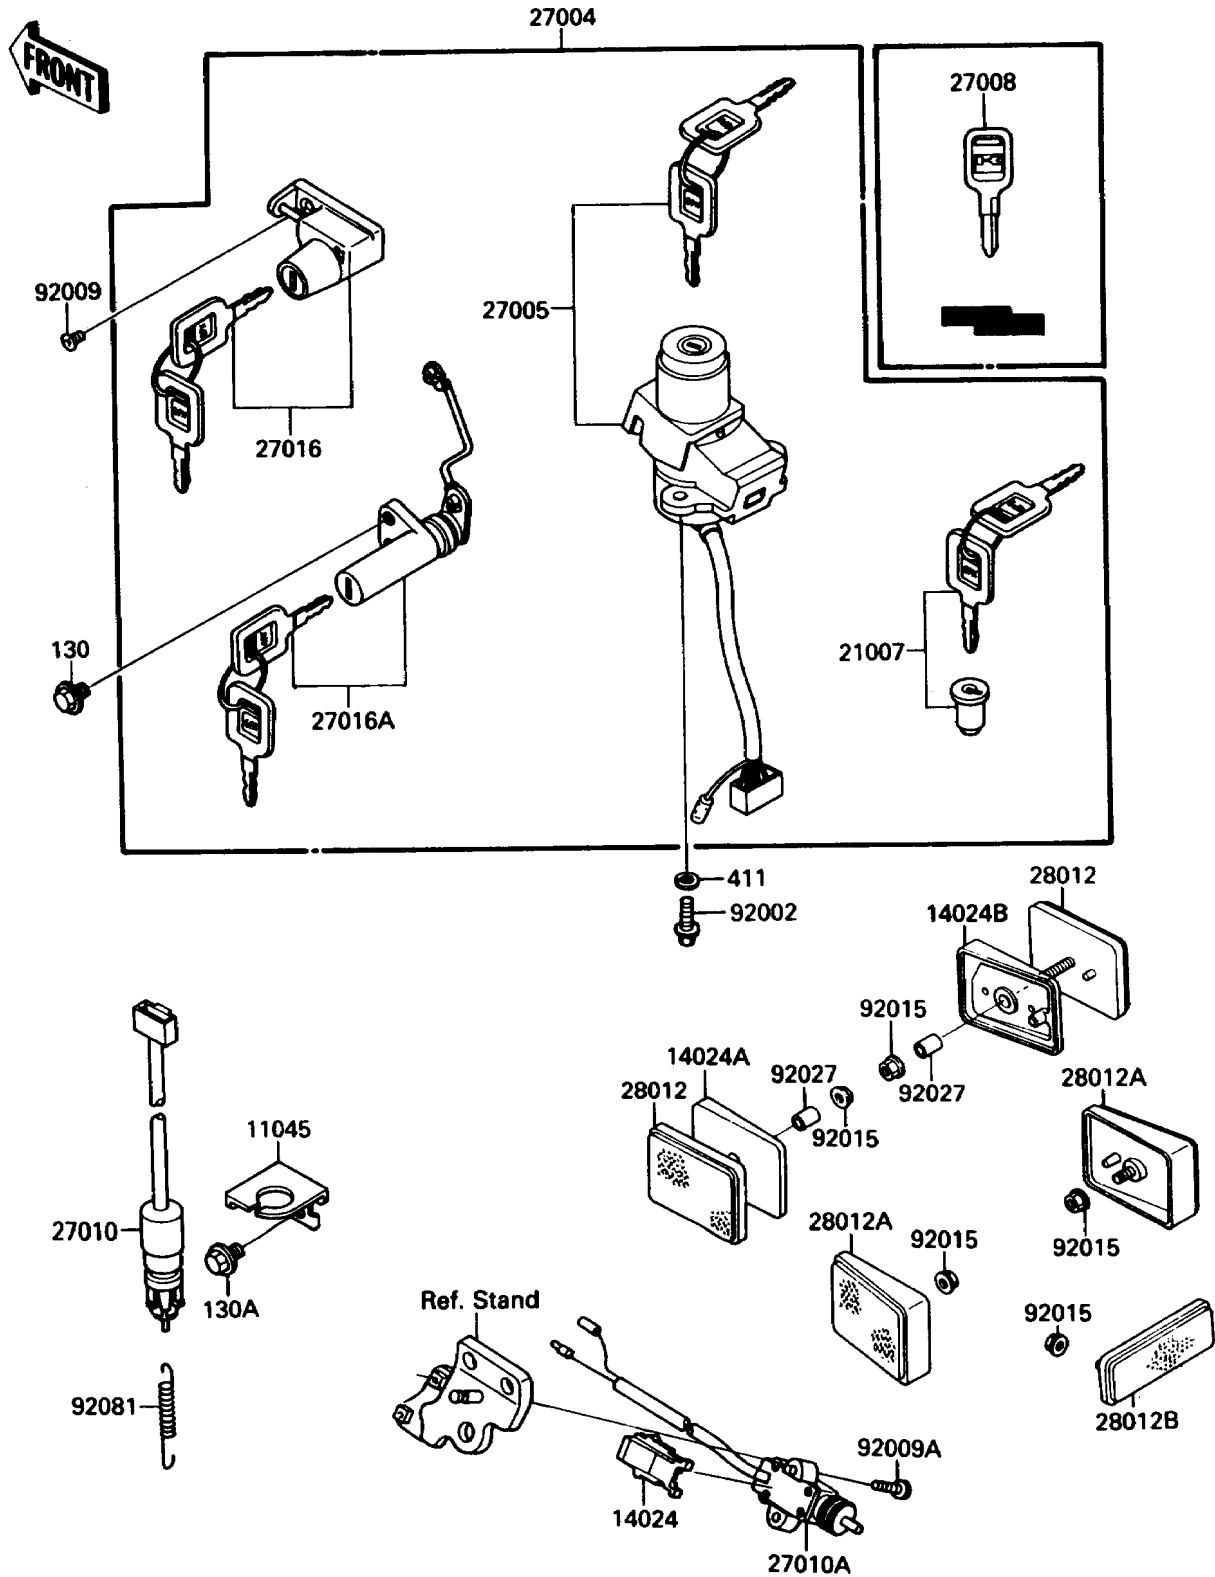

1989 Ninja® 250R PARTS DIAGRAM

Ignition Switch/Locks/Reflectors

F2770-0328

1989 Ninja® 250R PARTS LIST

Ignition Switch/Locks/Reflectors

ITEM NAME	PART NUMBER	QUANTITY
BRACKET,REAR BRAKE SWITCH (Ref # 11045)	11045-1641	1
COVER,SIDE STAND SWITCH (Ref # 14024)	14024-1532	1
COVER,REFLECTOR,FR (Ref # 14024A)	14025-1886	1
COVER,REFLECTOR,FR (Ref # 14024B)	14025-1887	1
ROTOR,LOCK,TANK CAP (Ref # 21007)	21007-5019	1
SWITCH-ASSY (Ref # 27004)	27004-5346	1
SWITCH-ASSY-IGNITION (Ref # 27005)	27005-5077	1
KEY-LOCK,BLANK (Ref # 27008)	27008-1103	1
SWITCH,BRAKE LAMP (Ref # 27010)	27010-1152	1
SWITCH,SIDE STAND (Ref # 27010A)	27010-1223	1
LOCK-ASSY,HELMET (Ref # 27016)	27016-5121	1
LOCK-ASSY,SEAT (Ref # 27016A)	27016-5127	1
REFLECTOR-REFLEX,FR (Ref # 28012)	28012-1052	2
REFLECTOR-REFLEX,RR (Ref # 28012A)	28012-1056	2
REFLECTOR-REFLEX (Ref # 28012B)	28012-1057	1
BOLT,TORX,6X16 (Ref # 92002)	92002-1333	2
SCREW,5X12 (Ref # 92009)	92009-1401	1
SCREW,5X22 (Ref # 92009A)	92009-1492	2
NUT,FLANGED,5MM (Ref # 92015)	92015-1259	5
COLLAR,5X8X14.5 (Ref # 92027)	92027-1789	2
SPRING,BRAKE LAMP SWITCH (Ref # 92081)	27011-004	1
BOLT-FLANGED (Ref # 130)	130B0510	2
BOLT-FLANGED (Ref # 130A)	130D0610	1
WASHER-PLAIN,6MM (Ref # 411)	411E0600	2