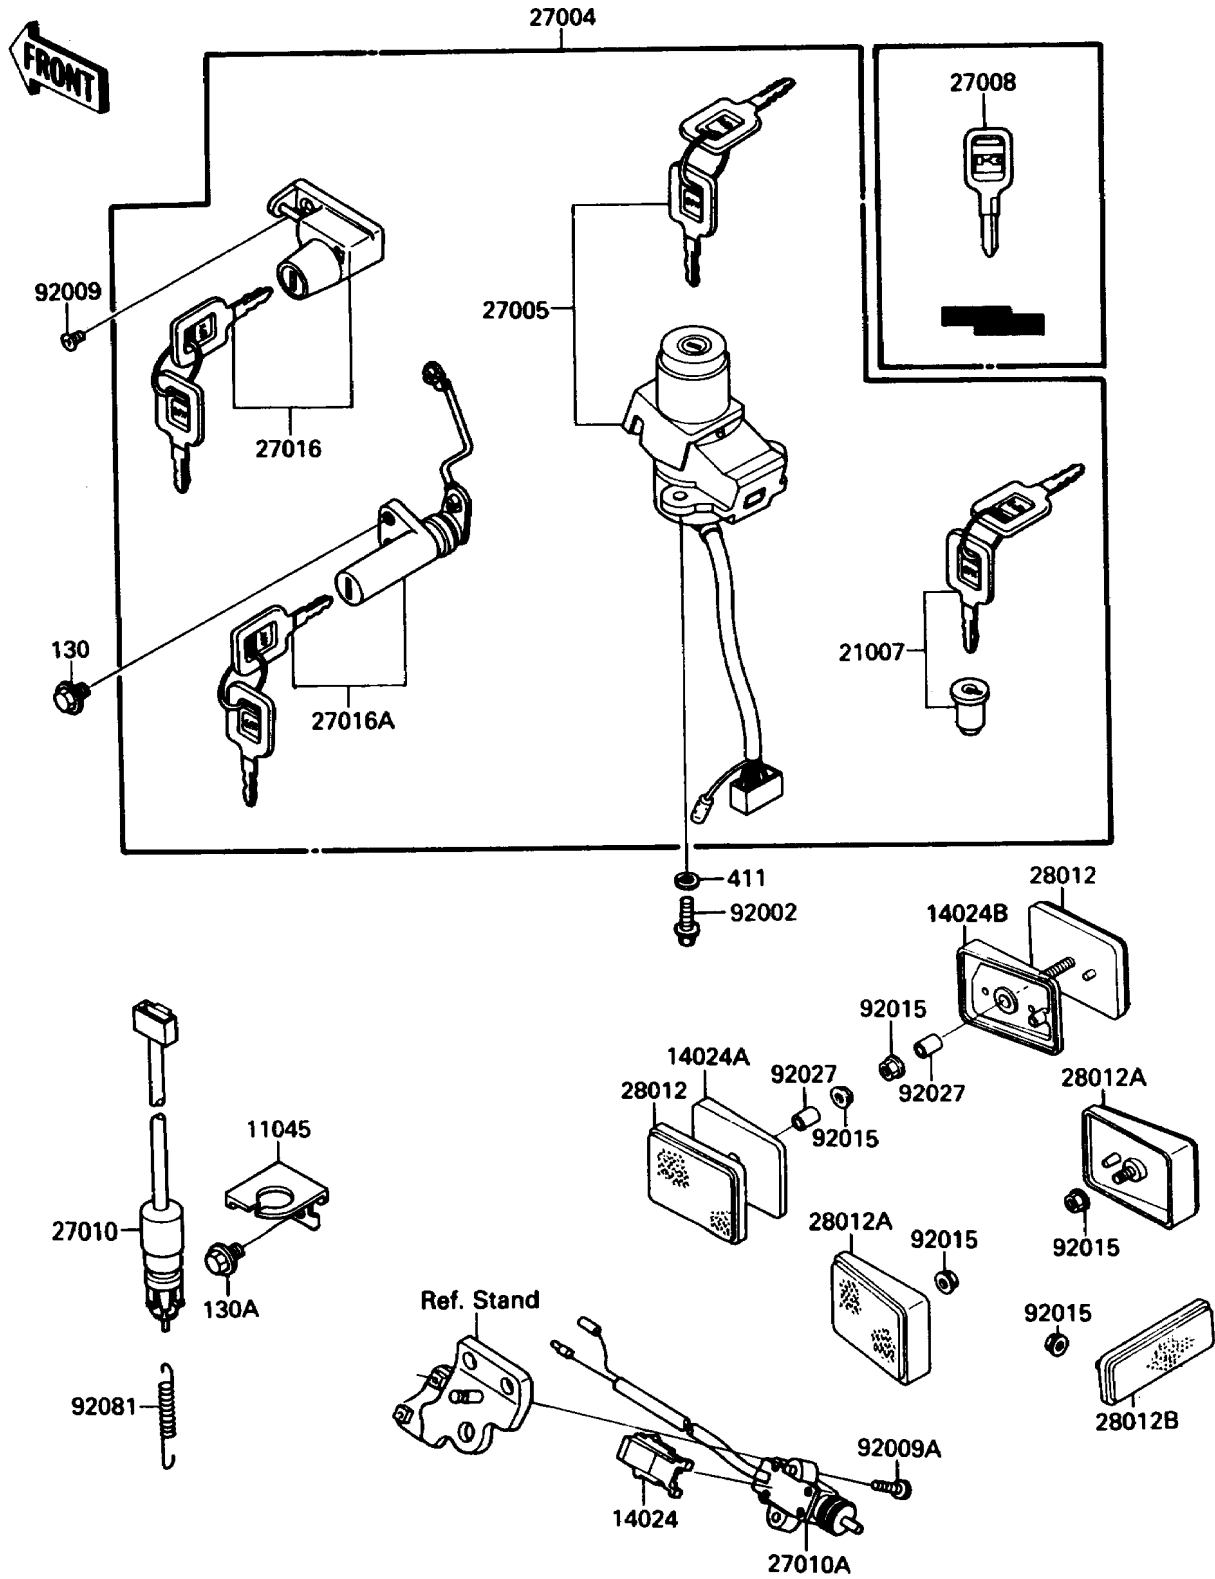

1990 Ninja® 250R PARTS DIAGRAM

Ignition Switch/Locks/Reflectors

F2770-0328

1990 Ninja® 250R PARTS LIST

Ignition Switch/Locks/Reflectors

ITEM NAME	PART NUMBER	QUANTITY
BRACKET,REAR BRAKE SWITCH (Ref # 11045)	11045-1641	1
COVER,SIDE STAND SWITCH (Ref # 14024)	14024-1532	1
COVER,REFLECTOR,FR (Ref # 14024A)	14025-1886	1
COVER,REFLECTOR,FR (Ref # 14024B)	14025-1887	1
ROTOR,LOCK,TANK CAP (Ref # 21007)	21007-5019	1
SWITCH-ASSY (Ref # 27004)	27004-5346	1
SWITCH-ASSY-IGNITION (Ref # 27005)	27005-5077	1
KEY-LOCK,BLANK (Ref # 27008)	27008-1103	1
SWITCH,BRAKE LAMP (Ref # 27010)	27010-1152	1
SWITCH,SIDE STAND (Ref # 27010A)	27010-1223	1
LOCK-ASSY,HELMET (Ref # 27016)	27016-5121	1
LOCK-ASSY,SEAT (Ref # 27016A)	27016-5127	1
REFLECTOR-REFLEX,FR (Ref # 28012)	28012-1052	2
REFLECTOR-REFLEX,RR (Ref # 28012A)	28012-1056	2
REFLECTOR-REFLEX (Ref # 28012B)	28012-1057	1
BOLT,TORX,6X16 (Ref # 92002)	92002-1333	2
SCREW,5X12 (Ref # 92009)	92009-1401	1
SCREW,5X22 (Ref # 92009A)	92009-1492	2
NUT,FLANGED,5MM (Ref # 92015)	92015-1259	5
COLLAR,5X8X14.5 (Ref # 92027)	92027-1789	2
SPRING,BRAKE LAMP SWITCH (Ref # 92081)	27011-004	1
BOLT-FLANGED (Ref # 130)	130B0510	2
BOLT-FLANGED (Ref # 130A)	130D0610	1
WASHER-PLAIN,6MM (Ref # 411)	411E0600	2