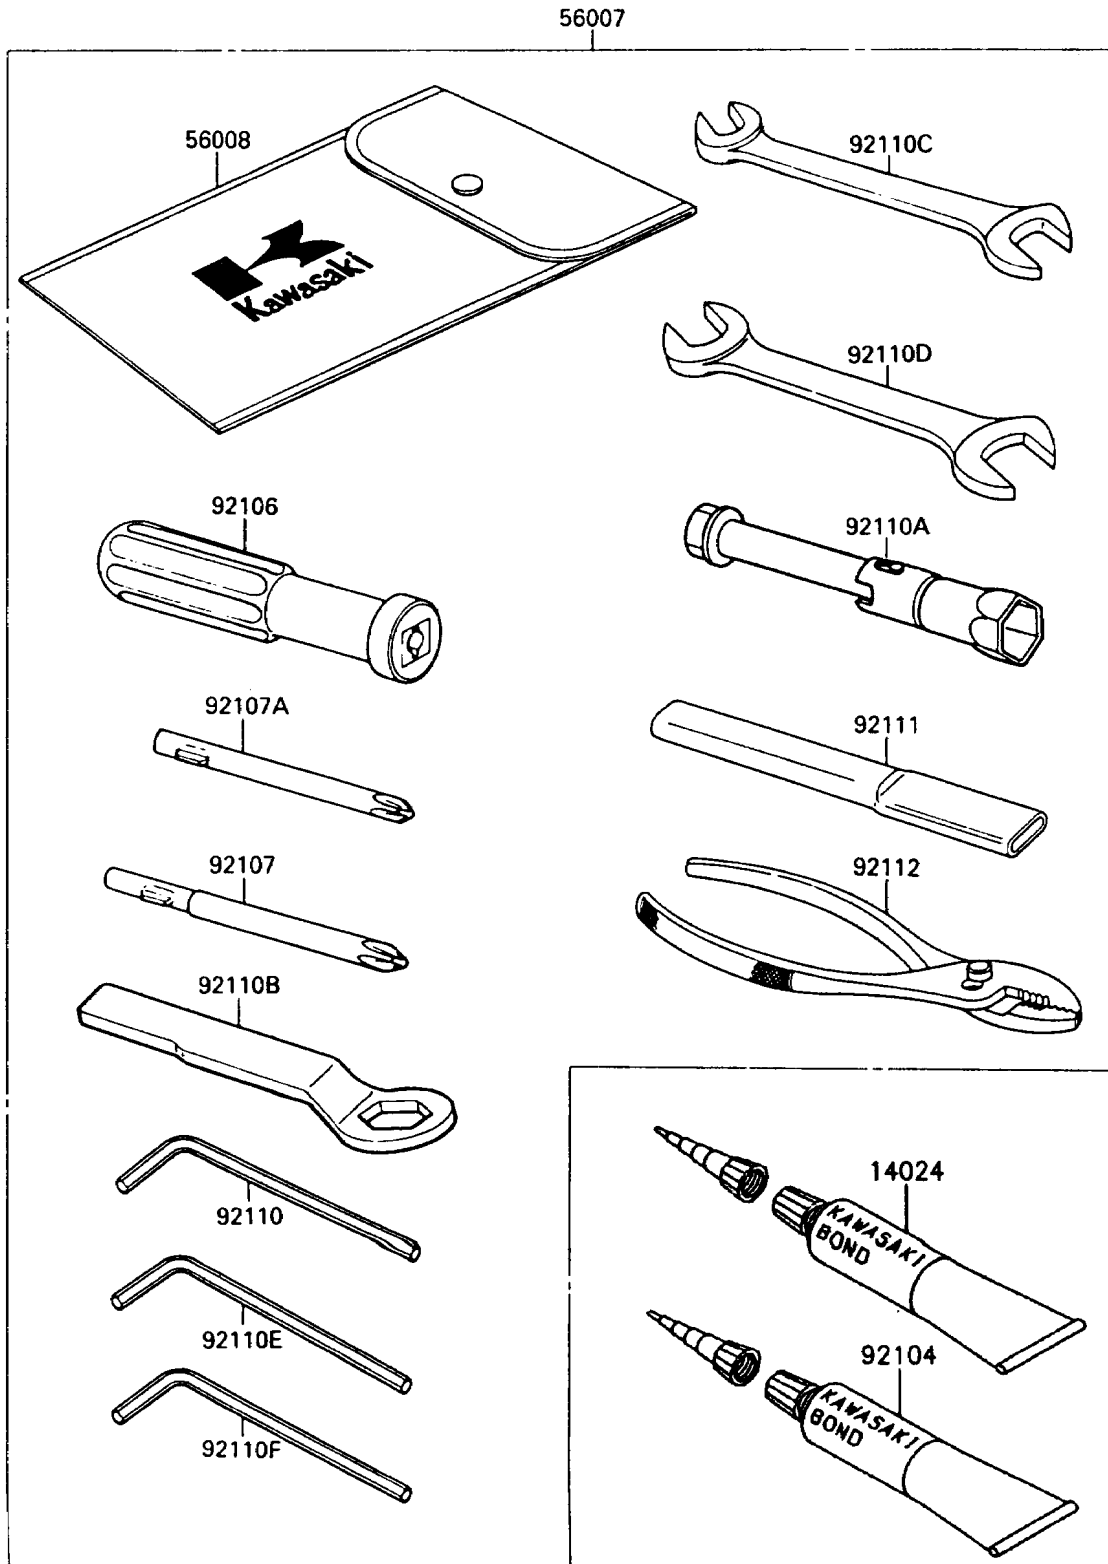

1989 Ninja® 250R PARTS DIAGRAM

Owner's Tools

F2810

1989 Ninja® 250R PARTS LIST

Owner's Tools

ITEM NAME	PART NUMBER	QUANTITY
THREE BOND TB1211,HT/RS,WHITE (Ref # 14024)	56019-120	1
TOOLKIT (Ref # 56007)	56007-1324	1
BAG,TOOL (Ref # 56008)	56008-1019	1
GASKET-LIQUID,TUBE,100G,SILVER (Ref # 92104)	92104-002	1
GRIP-SCREW DRIVER (Ref # 92106)	92106-1001	1
TOOL-DRIVER,#3PHILLIPS (Ref # 92107)	92107-005	1
TOOL-DRIVER,#2PHILLIPS (Ref # 92107A)	92107-1053	1
TOOL-WRENCH,ALLEN,5MM (Ref # 92110)	92110-1015	1
TOOL-WRENCH,BOX,16MM (Ref # 92110A)	92110-1132	1
TOOL-WRENCH,BOX END,24MM (Ref # 92110B)	92110-1150	1
TOOL-WRENCH,OPEN END,10X12 (Ref # 92110C)	92110-1152	1
TOOL-WRENCH,OPEN END,14X17 (Ref # 92110D)	92110-1153	1
TOOL-WRENCH,ALLEN,4MM (Ref # 92110E)	92110-3703	1
TOOL-WRENCH,ALLEN,6MM (Ref # 92110F)	92127-003	1
TOOL-BAR,BOX END WRENCH (Ref # 92111)	92111-1051	1
TOOL-PLIERS (Ref # 92112)	92112-003	1