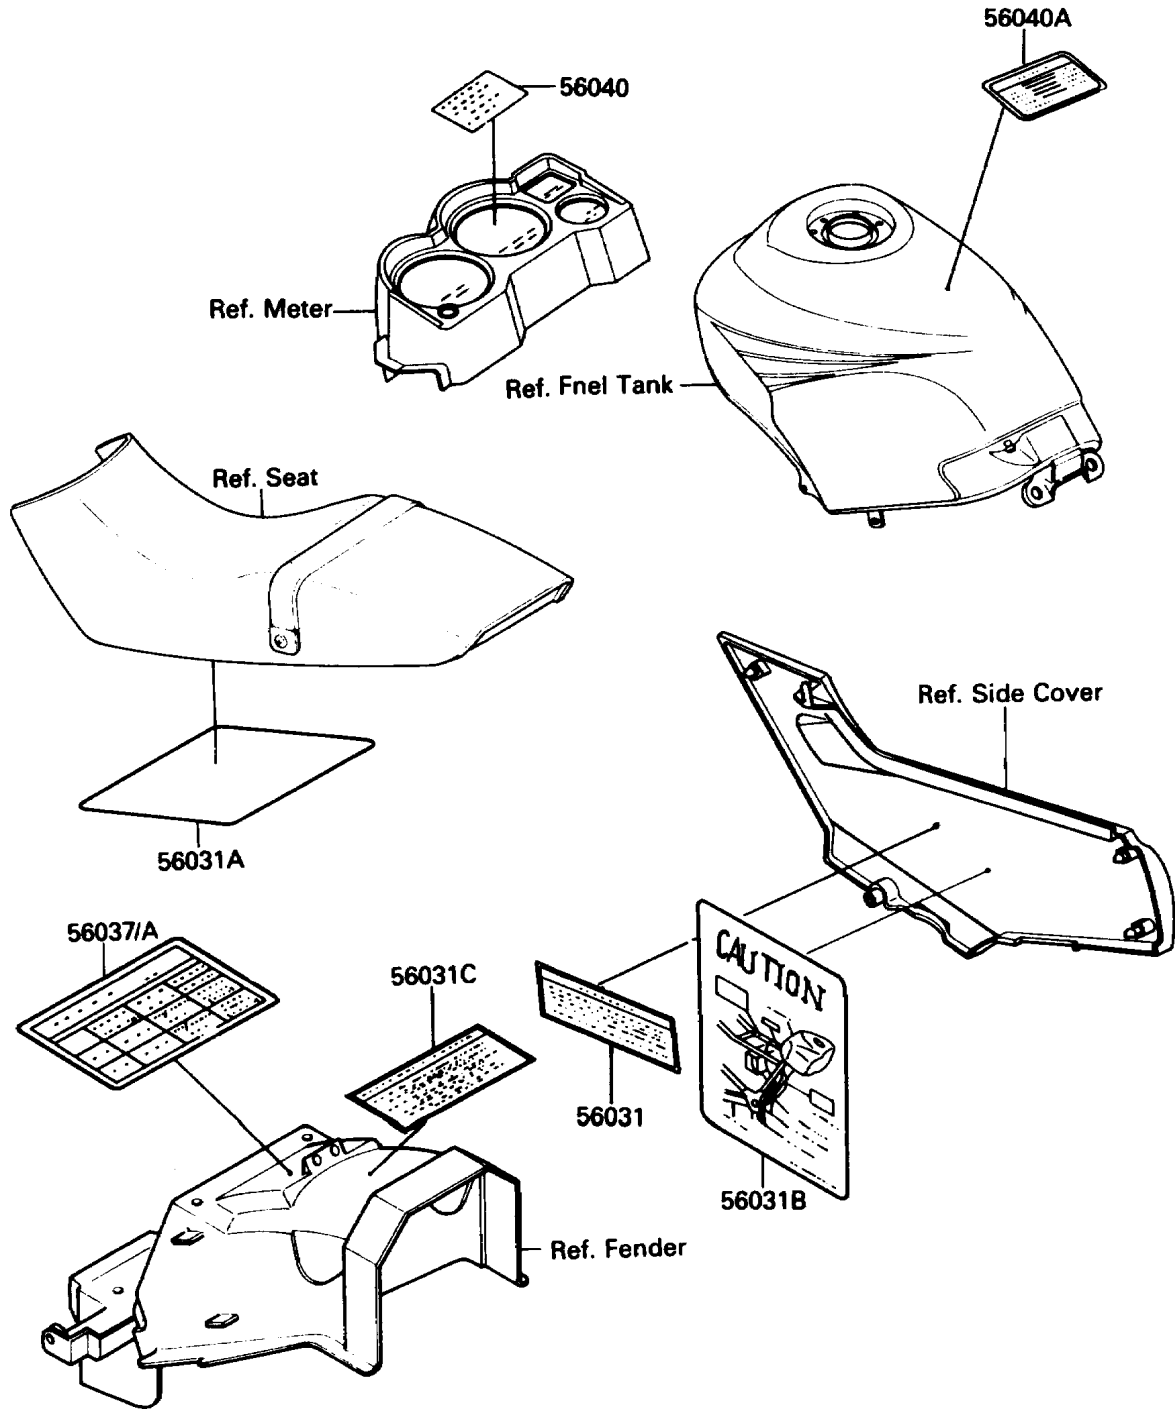

# 1988 NINJA® 250R PARTS DIAGRAM

Labels

F2860-0588

# 1988 NINJA® 250R PARTS LIST

## Labels

ITEM NAME	PART NUMBER	QUANTITY
LABEL-MANUAL,OIL&OIL FILTER (Ref # 56031)	56031-1451	1
LABEL-MANUAL,DAILY SAFETY (Ref # 56031A)	56031-1453	1
LABEL-MANUAL,BATTERY VENT (Ref # 56031B)	56031-1579	1
LABEL-MANUAL,CHAIN (Ref # 56031C)	56031-1601	1
LABEL-SPECIFICATION,TIRE&LOAD (Ref # 56037)	56037-1401	1
LABEL-SPECIFICATION,TIRE&LOAD (Ref # 56037A)	56037-1412	1
LABEL-WARNING,BREAK IN CAUTION (Ref # 56040)	56040-1007	1
LABEL-WARNING,EVAPO (Ref # 56040A)	56040-1121	1