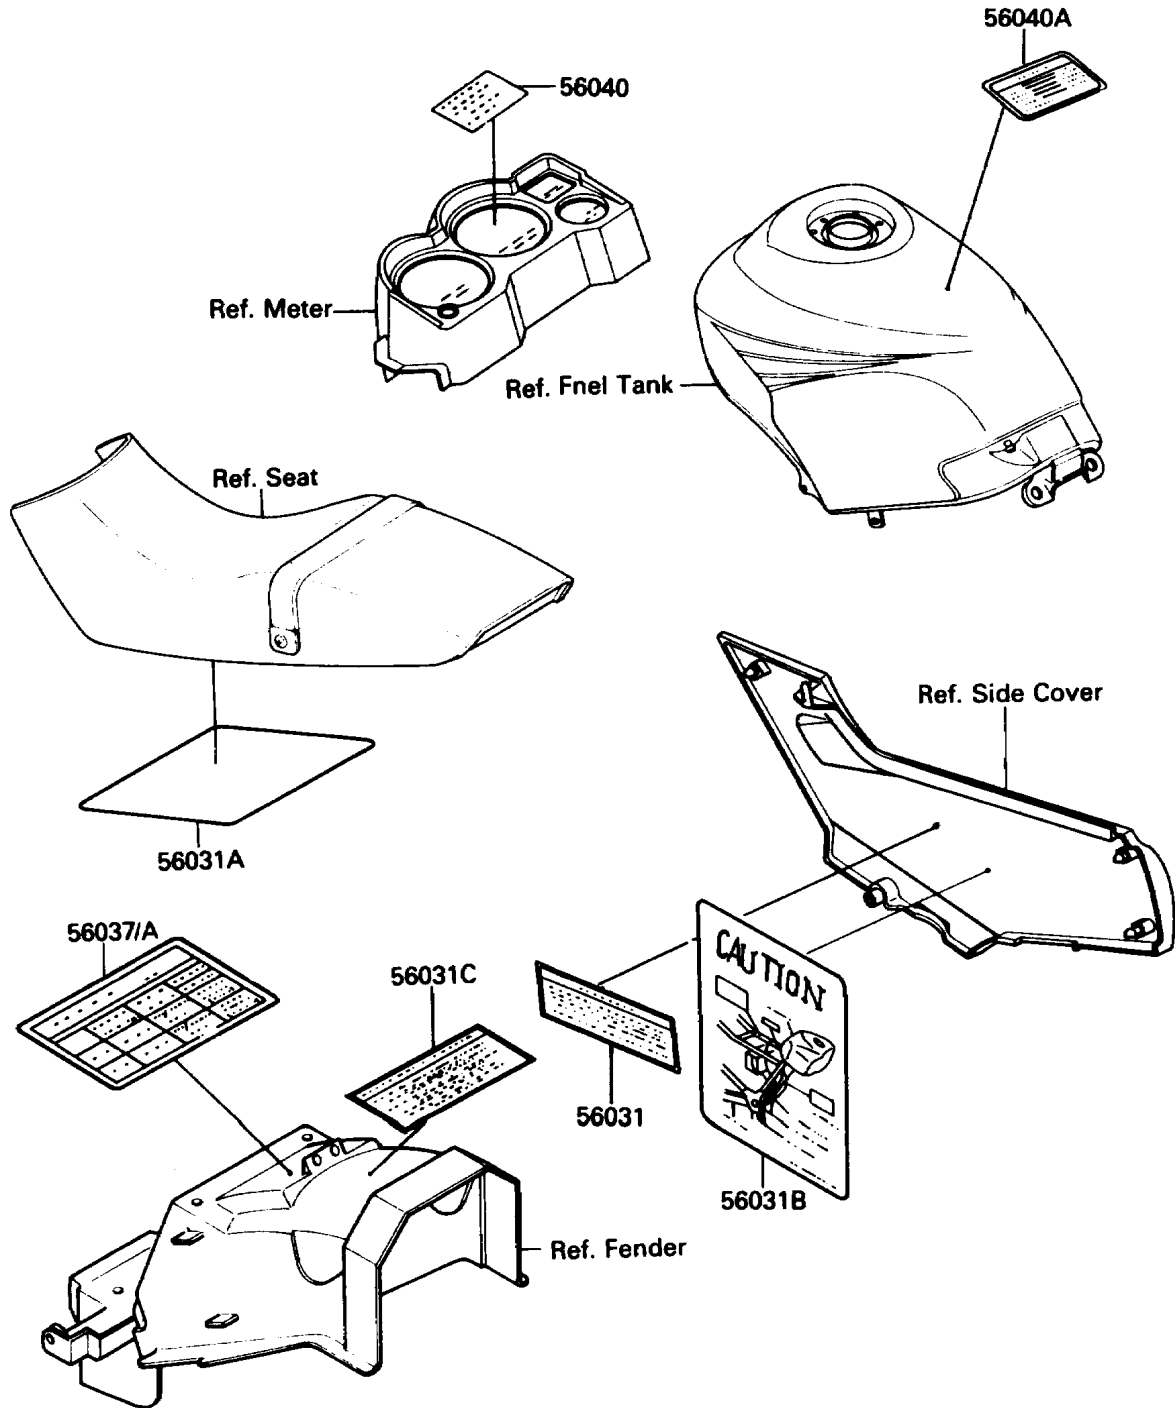

1989 Ninja® 250R PARTS DIAGRAM

Labels

F2860-0588

1989 Ninja® 250R PARTS LIST

Labels

ITEM NAME	PART NUMBER	QUANTITY
LABEL-MANUAL,OIL&OIL FILTER (Ref # 56031)	56031-1451	1
LABEL-MANUAL,DAILY SAFETY (Ref # 56031A)	56031-1453	1
LABEL-MANUAL,BATTERY VENT (Ref # 56031B)	56031-1579	1
LABEL-MANUAL,CHAIN (Ref # 56031C)	56031-1601	1
LABEL-SPECIFICATION,TIRE&LOAD (Ref # 56037)	56037-1401	1
LABEL-SPECIFICATION,TIRE&LOAD (Ref # 56037A)	56037-1412	1
LABEL-WARNING,BREAK IN CAUTION (Ref # 56040)	56040-1007	1
LABEL-WARNING,EVAPO (Ref # 56040A)	56040-1121	1