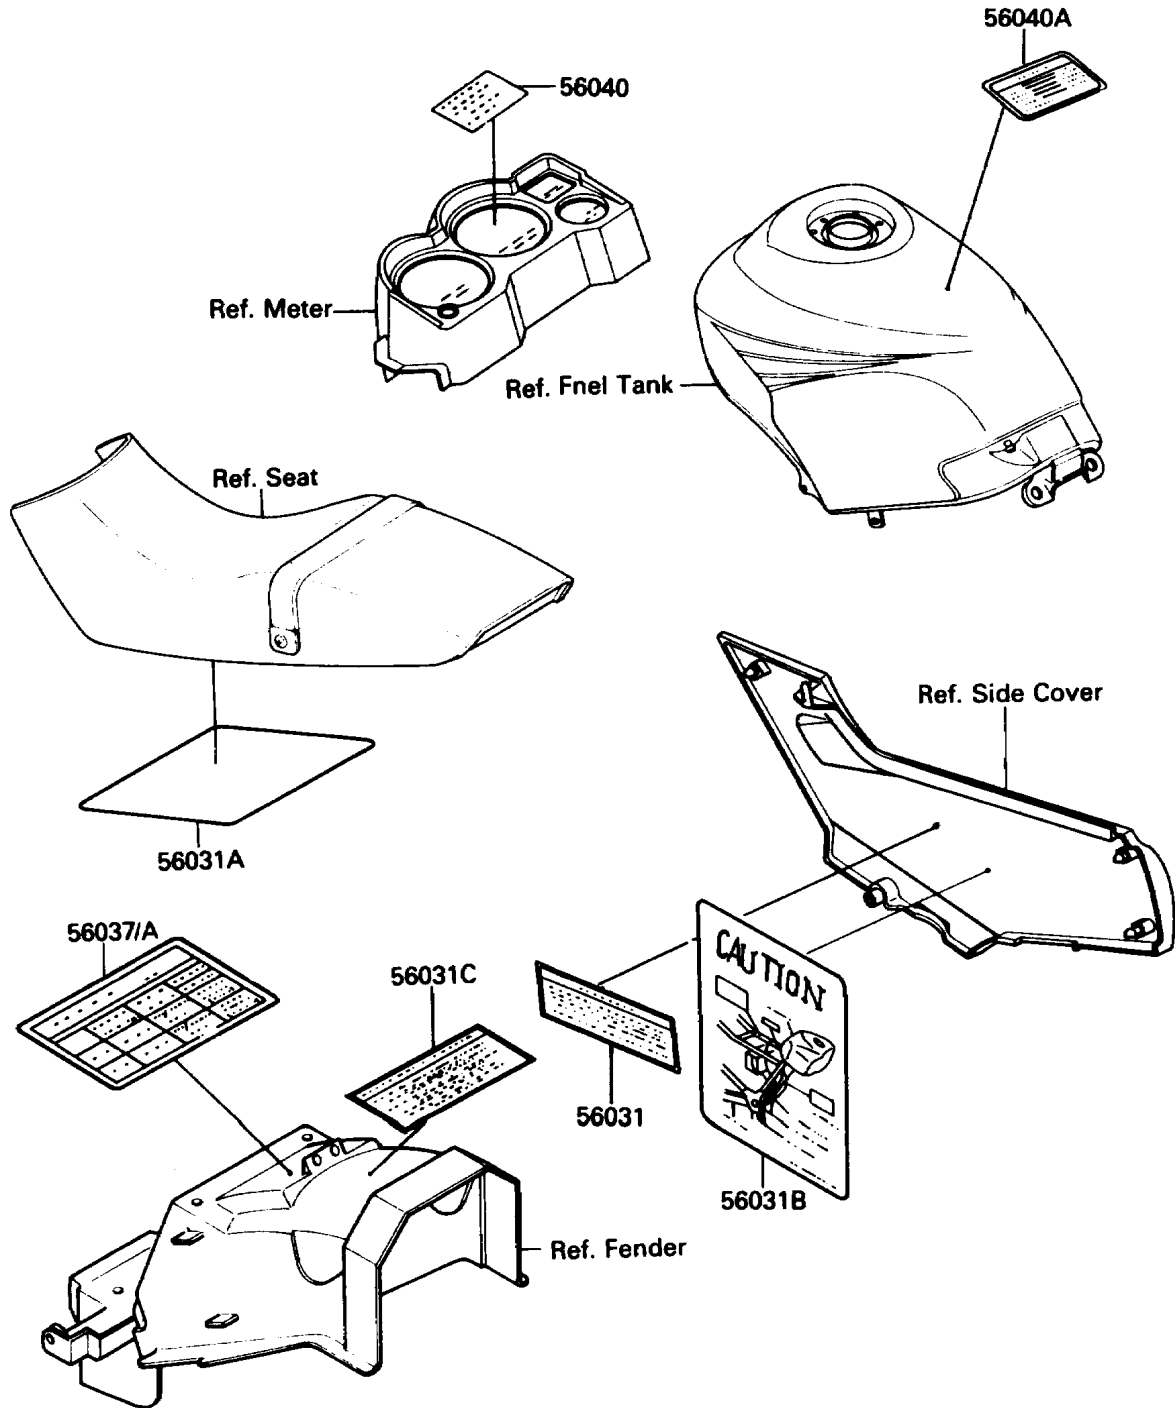

# 1990 Ninja<sup>®</sup> 250R PARTS DIAGRAM

Labels

F2860-0588

# 1990 Ninja® 250R PARTS LIST

## Labels

ITEM NAME	PART NUMBER	QUANTITY
LABEL-MANUAL,OIL&OIL FILTER (Ref # 56031)	56031-1451	1
LABEL-MANUAL,DAILY SAFETY (Ref # 56031A)	56031-1453	1
LABEL-MANUAL,BATTERY VENT (Ref # 56031B)	56031-1579	1
LABEL-MANUAL,CHAIN (Ref # 56031C)	56031-1601	1
LABEL-SPECIFICATION,TIRE&LOAD (Ref # 56037)	56037-1401	1
LABEL-SPECIFICATION,TIRE&LOAD (Ref # 56037A)	56037-1412	1
LABEL-WARNING,BREAK IN CAUTION (Ref # 56040)	56040-1007	1
LABEL-WARNING,EVAPO (Ref # 56040A)	56040-1121	1