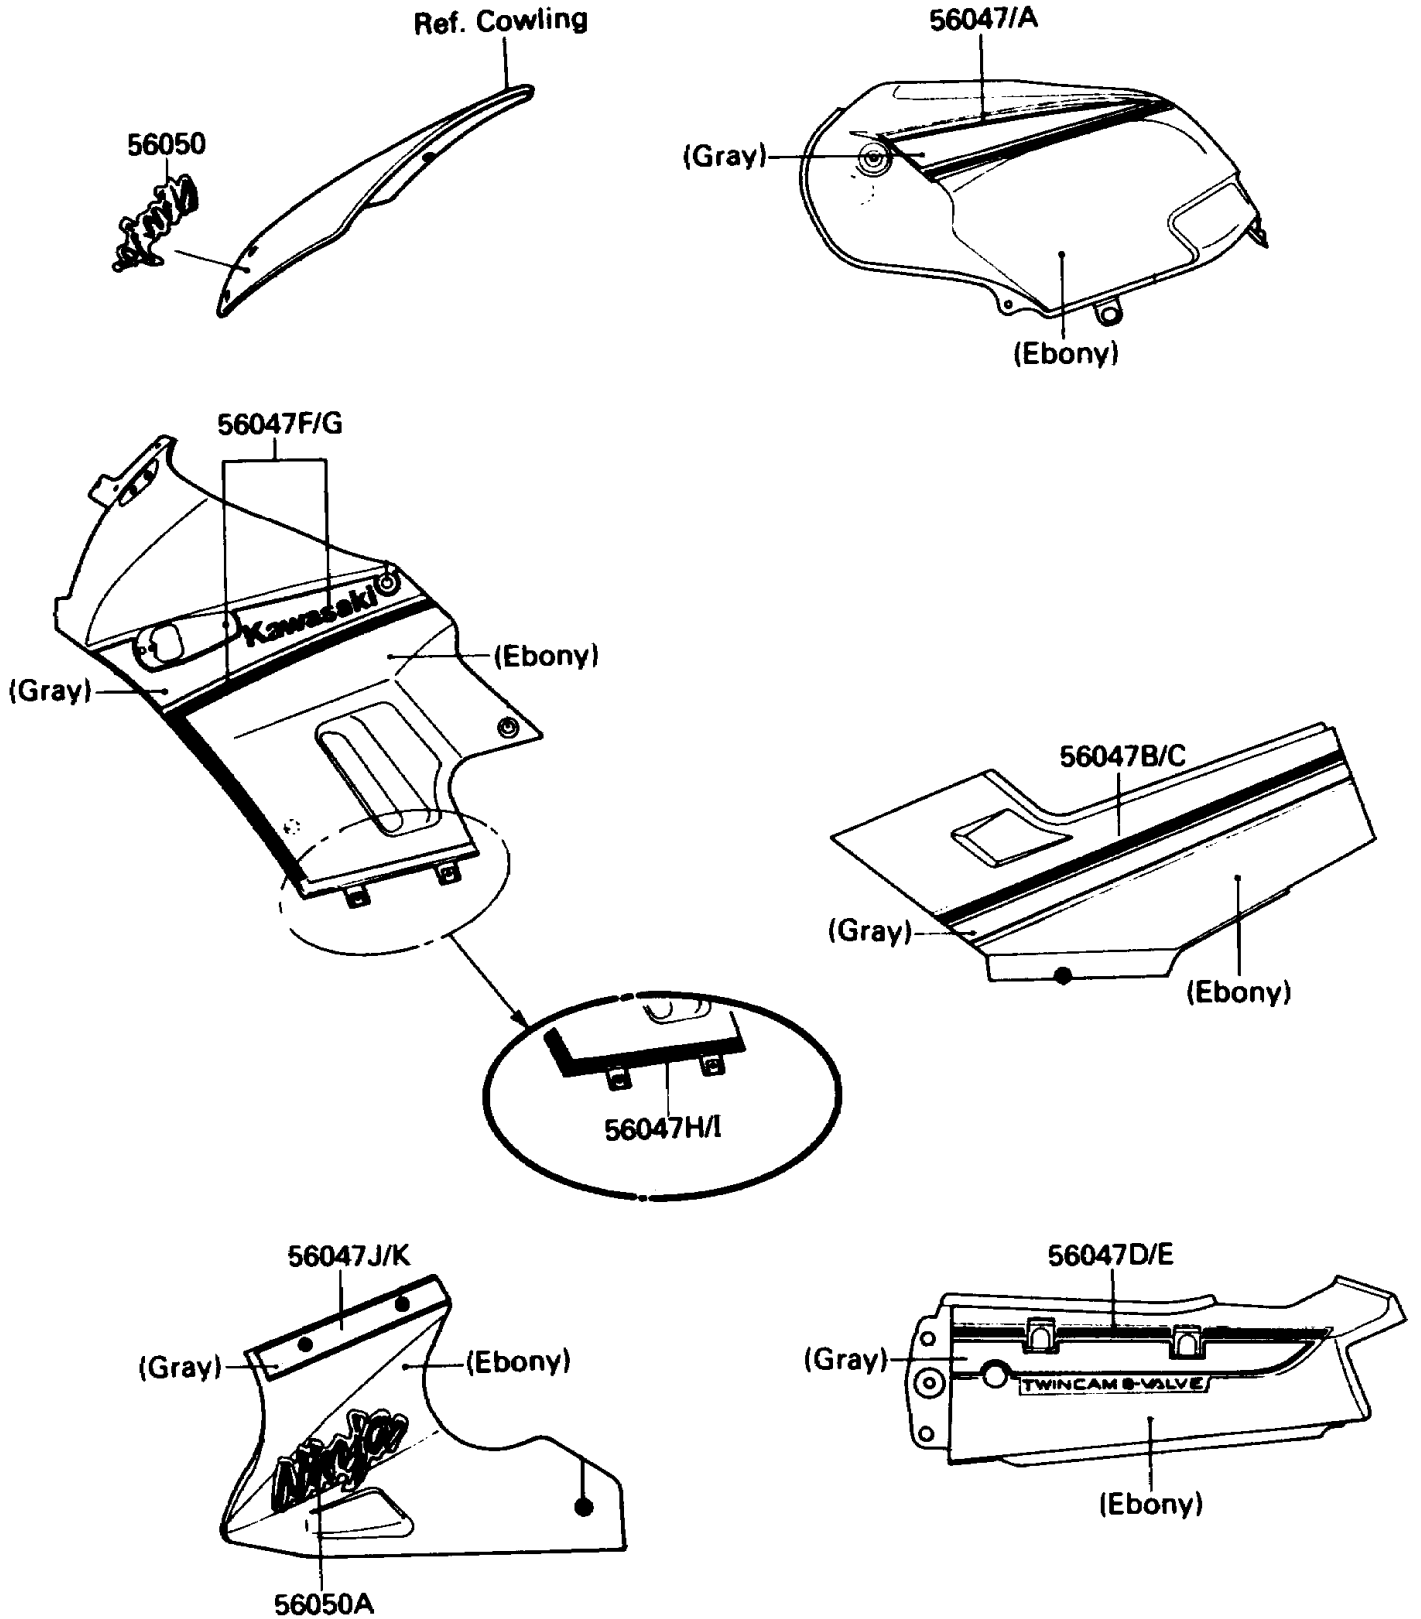

1988 NINJA® 250R PARTS DIAGRAM

Decals(EBONY)(EX250-F2)

1988 NINJA® 250R PARTS LIST

Decals(EBONY)(EX250-F2)

ITEM NAME	PART NUMBER	QUANTITY
PATTERN,FUEL TANK,LH (Ref # 56047)	56047-1547	1
PATTERN,FUEL TANK,RH (Ref # 56047A)	56047-1548	1
PATTERN,SIDE COVER,LH (Ref # 56047B)	56047-1549	1
PATTERN,SIDE COVER,RH (Ref # 56047C)	56047-1550	1
PATTERN,SEAT COVER,LH (Ref # 56047D)	56047-1551	1
PATTERN,SEAT COVER,RH (Ref # 56047E)	56047-1552	1
PATTERN,UPP COWLING,UPP,LH (Ref # 56047F)	56047-1553	1
PATTERN,UPP COWLING,UPP,RH (Ref # 56047G)	56047-1554	1
PATTERN,UPP COWLING,LWR,LH (Ref # 56047H)	56047-1555	1
PATTERN,UPP COWLING,LWR,RH (Ref # 56047I)	56047-1556	1
PATTERN,LWR COWLING,LH (Ref # 56047J)	56047-1557	1
PATTERN,LWR COWLING,RH (Ref # 56047K)	56047-1558	1
MARK,WINDSHIELD (Ref # 56050)	56050-1054	1
MARK,NINJA (Ref # 56050A)	56050-1055	2