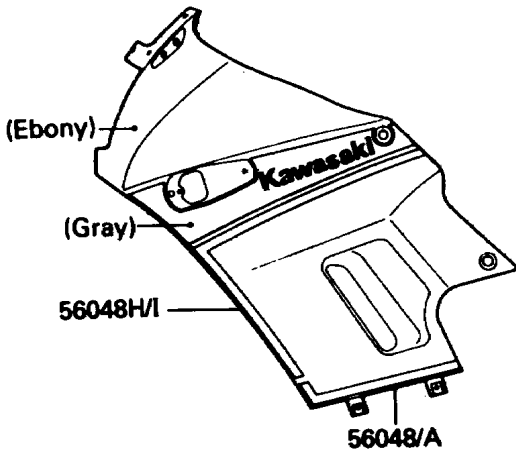

# 1989 Ninja® 250R PARTS DIAGRAM

Decals(EBONY)(EX250-F3)

F2861-0032

# 1989 Ninja® 250R PARTS LIST

Decals(EBONY)(EX250-F3)

ITEM NAME	PART NUMBER	QUANTITY
PATTERN,UPP COWLING,LWR,LH (Ref # 56048)	56048-1374	1
PATTERN,UPP COWLING,LWR,RH (Ref # 56048A)	56048-1375	1
PATTERN,FUEL TANK,LH (Ref # 56048B)	56048-1427	1
PATTERN,FUEL TANK,RH (Ref # 56048C)	56048-1428	1
PATTERN,SIDE COVER,LH (Ref # 56048D)	56048-1429	1
PATTERN,SIDE COVER,RH (Ref # 56048E)	56048-1430	1
PATTERN,SEAT COVER,LH (Ref # 56048F)	56048-1431	1
PATTERN,SEAT COVER,RH (Ref # 56048G)	56048-1432	1
PATTERN,UPP COWLING,UPP,LH (Ref # 56048H)	56048-1433	1
PATTERN,UPP COWLING,UPP,RH (Ref # 56048I)	56048-1434	1
PATTERN,LWR COWLING,LH (Ref # 56048J)	56048-1435	1
PATTERN,LWR COWLING,RH (Ref # 56048K)	56048-1436	1
MARK,WINDSHIELD (Ref # 56050)	56050-1054	1
MARK,NINJA (Ref # 56050A)	56050-1155	2