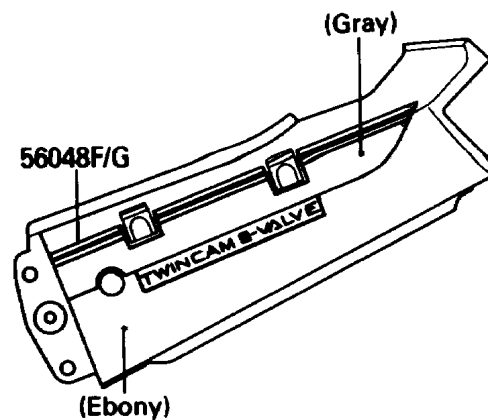

# 1989 Ninja® 250R PARTS DIAGRAM

Decals(EBONY)(EX250-F3)

F2861-0032

# 1989 Ninja® 250R PARTS LIST

Decals(EBONY)(EX250-F3)

ITEM NAME	PART NUMBER	QUANTITY
PATTERN,UPP COWLING,LWR,LH (Ref # 56048)	56048-1374	1
PATTERN,UPP COWLING,LWR,RH (Ref # 56048A)	56048-1375	1
PATTERN,FUEL TANK,LH (Ref # 56048B)	56048-1427	1
PATTERN,FUEL TANK,RH (Ref # 56048C)	56048-1428	1
PATTERN,SIDE COVER,LH (Ref # 56048D)	56048-1429	1
PATTERN,SIDE COVER,RH (Ref # 56048E)	56048-1430	1
PATTERN,SEAT COVER,LH (Ref # 56048F)	56048-1431	1
PATTERN,SEAT COVER,RH (Ref # 56048G)	56048-1432	1
PATTERN,UPP COWLING,UPP,LH (Ref # 56048H)	56048-1433	1
PATTERN,UPP COWLING,UPP,RH (Ref # 56048I)	56048-1434	1
PATTERN,LWR COWLING,LH (Ref # 56048J)	56048-1435	1
PATTERN,LWR COWLING,RH (Ref # 56048K)	56048-1436	1
MARK,WINDSHIELD (Ref # 56050)	56050-1054	1
MARK,NINJA (Ref # 56050A)	56050-1155	2