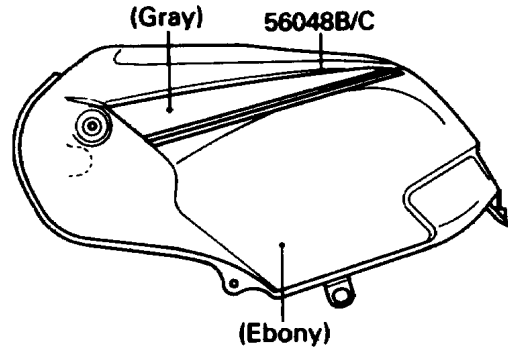

# 1989 Ninja® 250R PARTS DIAGRAM

Decals(EBONY)(EX250-F3)

F2861-0032

# 1989 Ninja® 250R PARTS LIST

Decals(EBONY)(EX250-F3)

ITEM NAME	PART NUMBER	QUANTITY
PATTERN,UPP COWLING,LWR,LH (Ref # 56048)	56048-1374	1
PATTERN,UPP COWLING,LWR,RH (Ref # 56048A)	56048-1375	1
PATTERN,FUEL TANK,LH (Ref # 56048B)	56048-1427	1
PATTERN,FUEL TANK,RH (Ref # 56048C)	56048-1428	1
PATTERN,SIDE COVER,LH (Ref # 56048D)	56048-1429	1
PATTERN,SIDE COVER,RH (Ref # 56048E)	56048-1430	1
PATTERN,SEAT COVER,LH (Ref # 56048F)	56048-1431	1
PATTERN,SEAT COVER,RH (Ref # 56048G)	56048-1432	1
PATTERN,UPP COWLING,UPP,LH (Ref # 56048H)	56048-1433	1
PATTERN,UPP COWLING,UPP,RH (Ref # 56048I)	56048-1434	1
PATTERN,LWR COWLING,LH (Ref # 56048J)	56048-1435	1
PATTERN,LWR COWLING,RH (Ref # 56048K)	56048-1436	1
MARK,WINDSHIELD (Ref # 56050)	56050-1054	1
MARK,NINJA (Ref # 56050A)	56050-1155	2