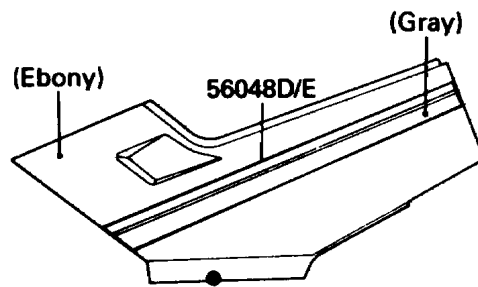

# 1989 Ninja® 250R PARTS DIAGRAM

Decals(EBONY)(EX250-F3)

F2861-0032

# 1989 Ninja® 250R PARTS LIST

Decals(EBONY)(EX250-F3)

ITEM NAME	PART NUMBER	QUANTITY
PATTERN,UPP COWLING,LWR,LH (Ref # 56048)	56048-1374	1
PATTERN,UPP COWLING,LWR,RH (Ref # 56048A)	56048-1375	1
PATTERN,FUEL TANK,LH (Ref # 56048B)	56048-1427	1
PATTERN,FUEL TANK,RH (Ref # 56048C)	56048-1428	1
PATTERN,SIDE COVER,LH (Ref # 56048D)	56048-1429	1
PATTERN,SIDE COVER,RH (Ref # 56048E)	56048-1430	1
PATTERN,SEAT COVER,LH (Ref # 56048F)	56048-1431	1
PATTERN,SEAT COVER,RH (Ref # 56048G)	56048-1432	1
PATTERN,UPP COWLING,UPP,LH (Ref # 56048H)	56048-1433	1
PATTERN,UPP COWLING,UPP,RH (Ref # 56048I)	56048-1434	1
PATTERN,LWR COWLING,LH (Ref # 56048J)	56048-1435	1
PATTERN,LWR COWLING,RH (Ref # 56048K)	56048-1436	1
MARK,WINDSHIELD (Ref # 56050)	56050-1054	1
MARK,NINJA (Ref # 56050A)	56050-1155	2