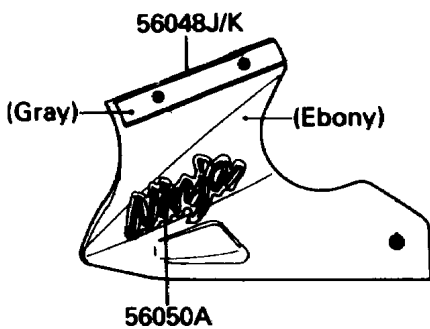

# 1989 Ninja® 250R PARTS DIAGRAM

Decals(EBONY)(EX250-F3)

F2861-0032

# 1989 Ninja® 250R PARTS LIST

Decals(EBONY)(EX250-F3)

ITEM NAME	PART NUMBER	QUANTITY
PATTERN,UPP COWLING,LWR,LH (Ref # 56048)	56048-1374	1
PATTERN,UPP COWLING,LWR,RH (Ref # 56048A)	56048-1375	1
PATTERN,FUEL TANK,LH (Ref # 56048B)	56048-1427	1
PATTERN,FUEL TANK,RH (Ref # 56048C)	56048-1428	1
PATTERN,SIDE COVER,LH (Ref # 56048D)	56048-1429	1
PATTERN,SIDE COVER,RH (Ref # 56048E)	56048-1430	1
PATTERN,SEAT COVER,LH (Ref # 56048F)	56048-1431	1
PATTERN,SEAT COVER,RH (Ref # 56048G)	56048-1432	1
PATTERN,UPP COWLING,UPP,LH (Ref # 56048H)	56048-1433	1
PATTERN,UPP COWLING,UPP,RH (Ref # 56048I)	56048-1434	1
PATTERN,LWR COWLING,LH (Ref # 56048J)	56048-1435	1
PATTERN,LWR COWLING,RH (Ref # 56048K)	56048-1436	1
MARK,WINDSHIELD (Ref # 56050)	56050-1054	1
MARK,NINJA (Ref # 56050A)	56050-1155	2