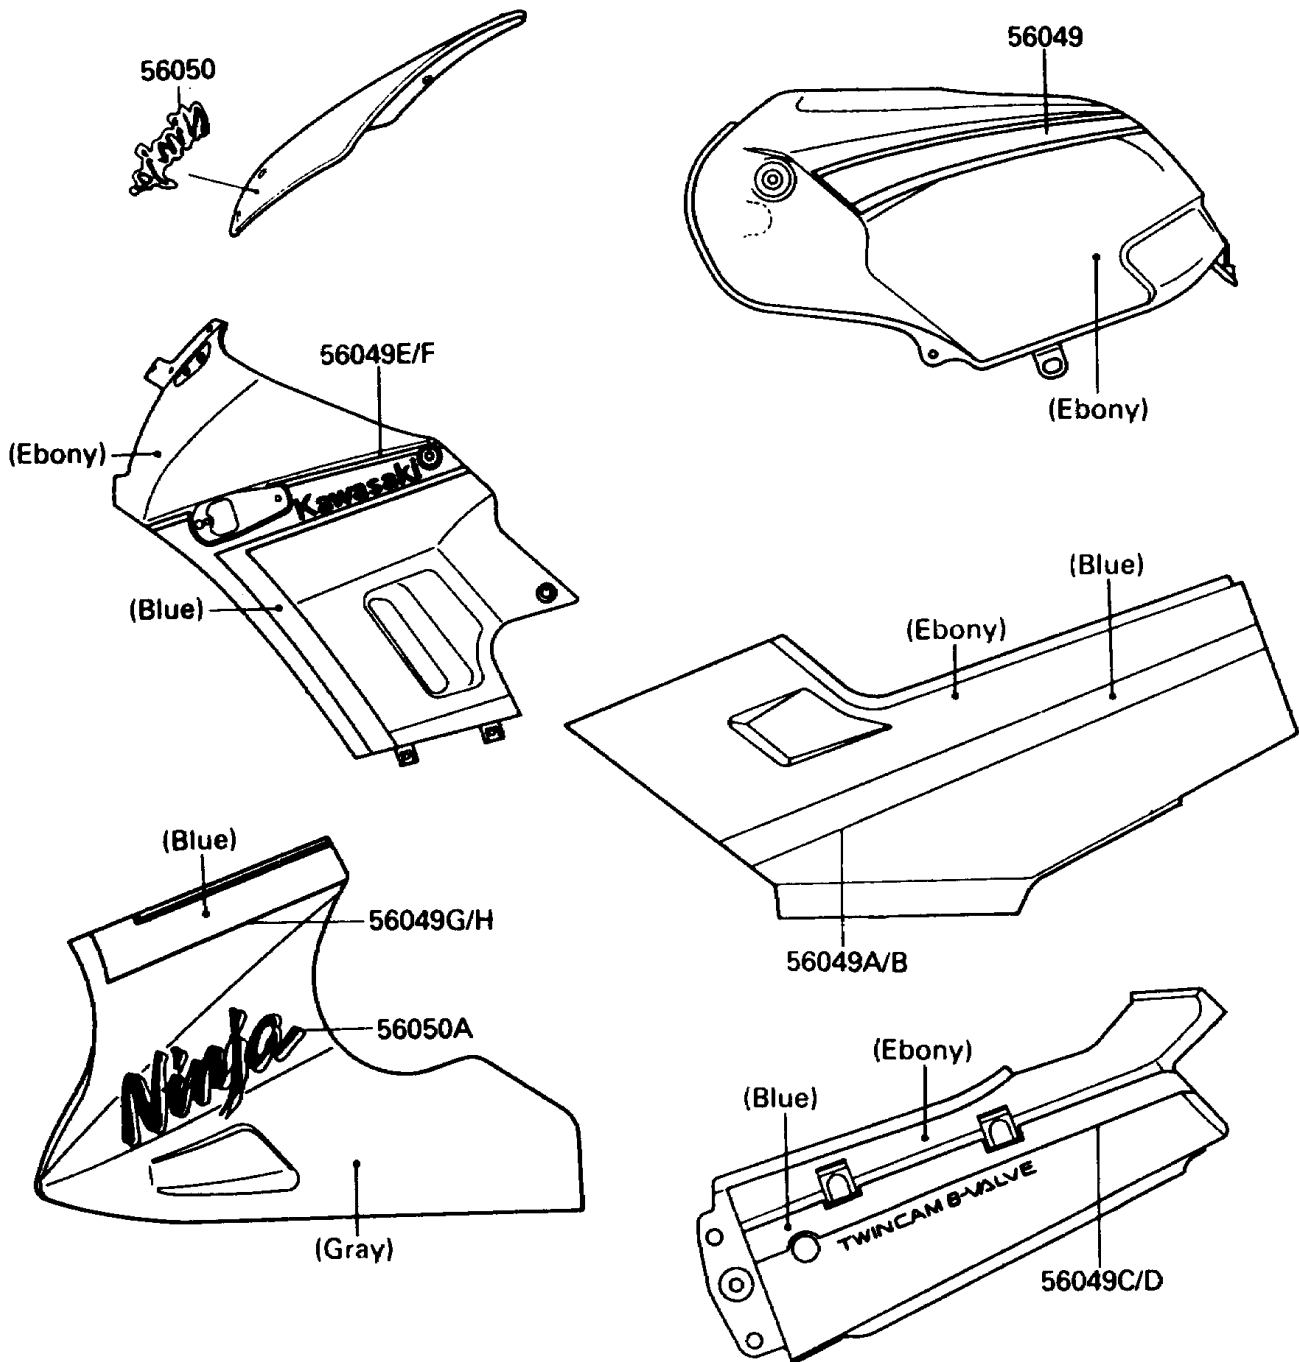

# 1990 Ninja® 250R PARTS DIAGRAM

Decals(EBONY/GRAY)(EX250-F4)

F2861C

# 1990 Ninja® 250R PARTS LIST

Decals(EBONY/GRAY)(EX250-F4)

ITEM NAME	PART NUMBER	QUANTITY
PATTERN,FUEL TANK (Ref # 56049)	56049-1192	1
PATTERN,SIDE COVER,LH (Ref # 56049A)	56049-1193	1
PATTERN,SIDE COVER,RH (Ref # 56049B)	56049-1194	1
PATTERN,SEAT COVER,LH (Ref # 56049C)	56049-1195	1
PATTERN,SEAT COVER,RH (Ref # 56049D)	56049-1196	1
PATTERN,UPP COWLING,LH (Ref # 56049E)	56049-1197	1
PATTERN,UPP COWLING,RH (Ref # 56049F)	56049-1198	1
PATTERN,LWR COWLING,LH (Ref # 56049G)	56049-1199	1
PATTERN,LWR COWLING,RH (Ref # 56049H)	56049-1200	1
MARK,WINDSHIELD (Ref # 56050)	56050-1054	1
MARK,NINJA (Ref # 56050A)	56050-1391	2