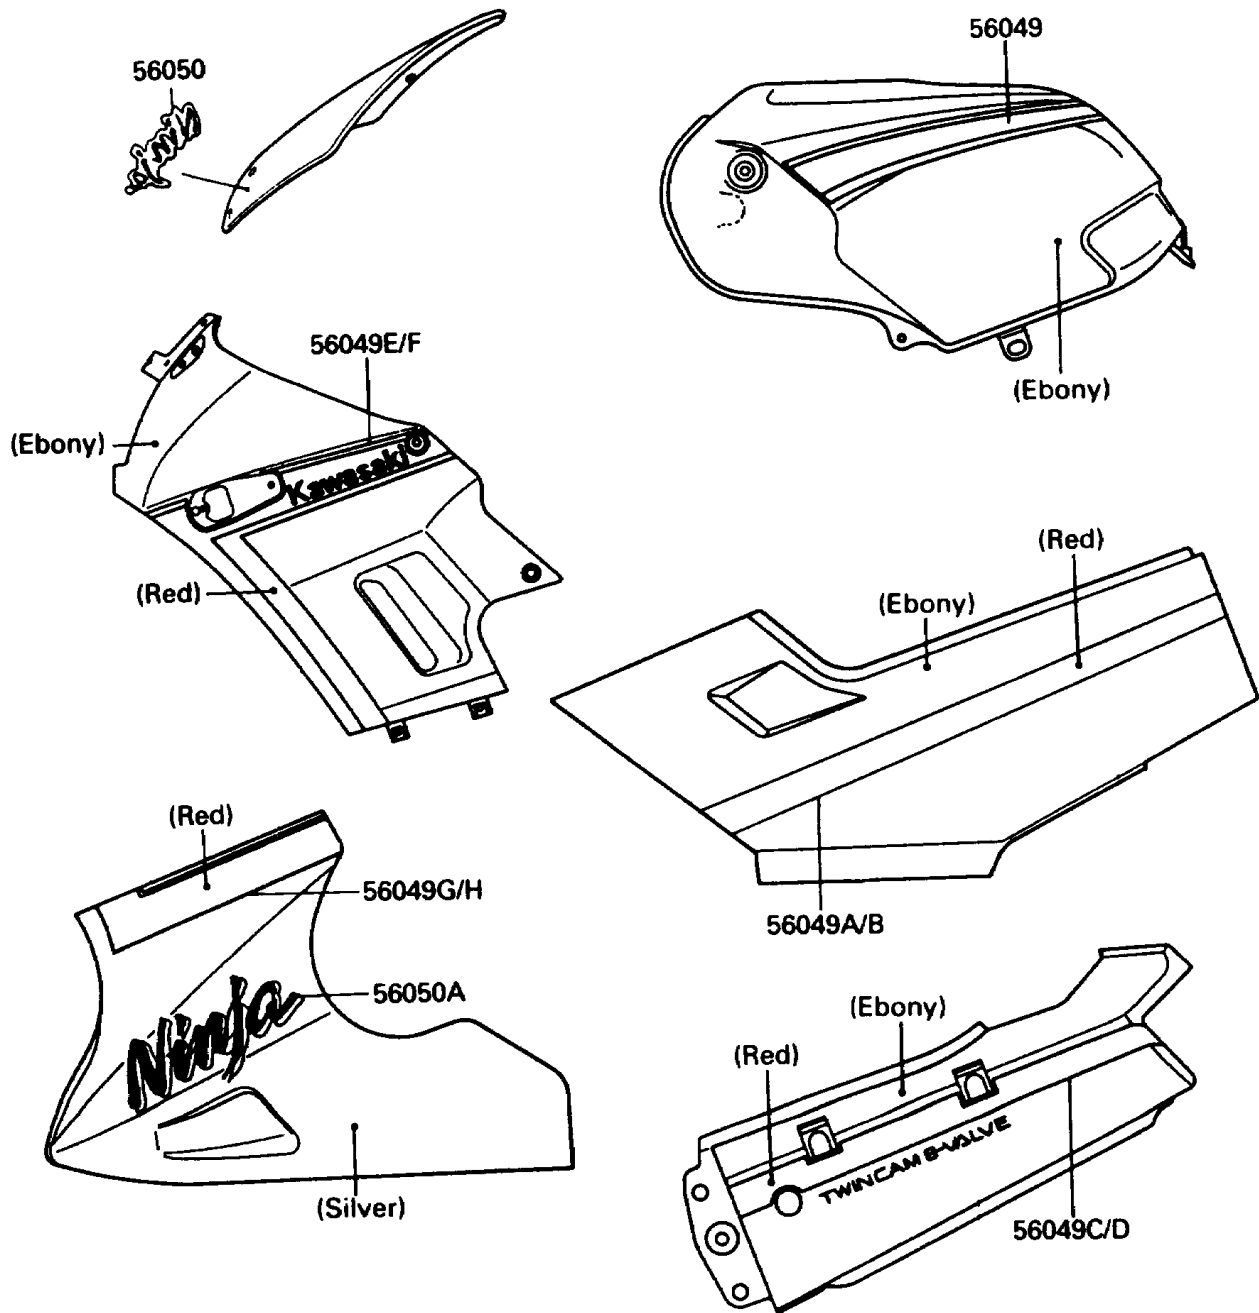

1990 Ninja® 250R PARTS DIAGRAM

Decals(EBONY/SILVER)(EX250-F4)

F2861D

1990 Ninja® 250R PARTS LIST

Decals(EBONY/SILVER)(EX250-F4)

ITEM NAME	PART NUMBER	QUANTITY
PATTERN,FUEL TANK (Ref # 56049)	56049-1183	1
PATTERN,SIDE COVER,LH (Ref # 56049A)	56049-1184	1
PATTERN,SIDE COVER,RH (Ref # 56049B)	56049-1185	1
PATTERN,SEAT COVER,LH (Ref # 56049C)	56049-1186	1
PATTERN,SEAT COVER,RH (Ref # 56049D)	56049-1187	1
PATTERN,UPP COWLING,LH (Ref # 56049E)	56049-1188	1
PATTERN,UPP COWLING,RH (Ref # 56049F)	56049-1189	1
PATTERN,LWR COWLING,LH (Ref # 56049G)	56049-1190	1
PATTERN,LWR COWLING,RH (Ref # 56049H)	56049-1191	1
MARK,WINDSHIELD (Ref # 56050)	56050-1054	1
MARK,NINJA (Ref # 56050A)	56050-1390	2