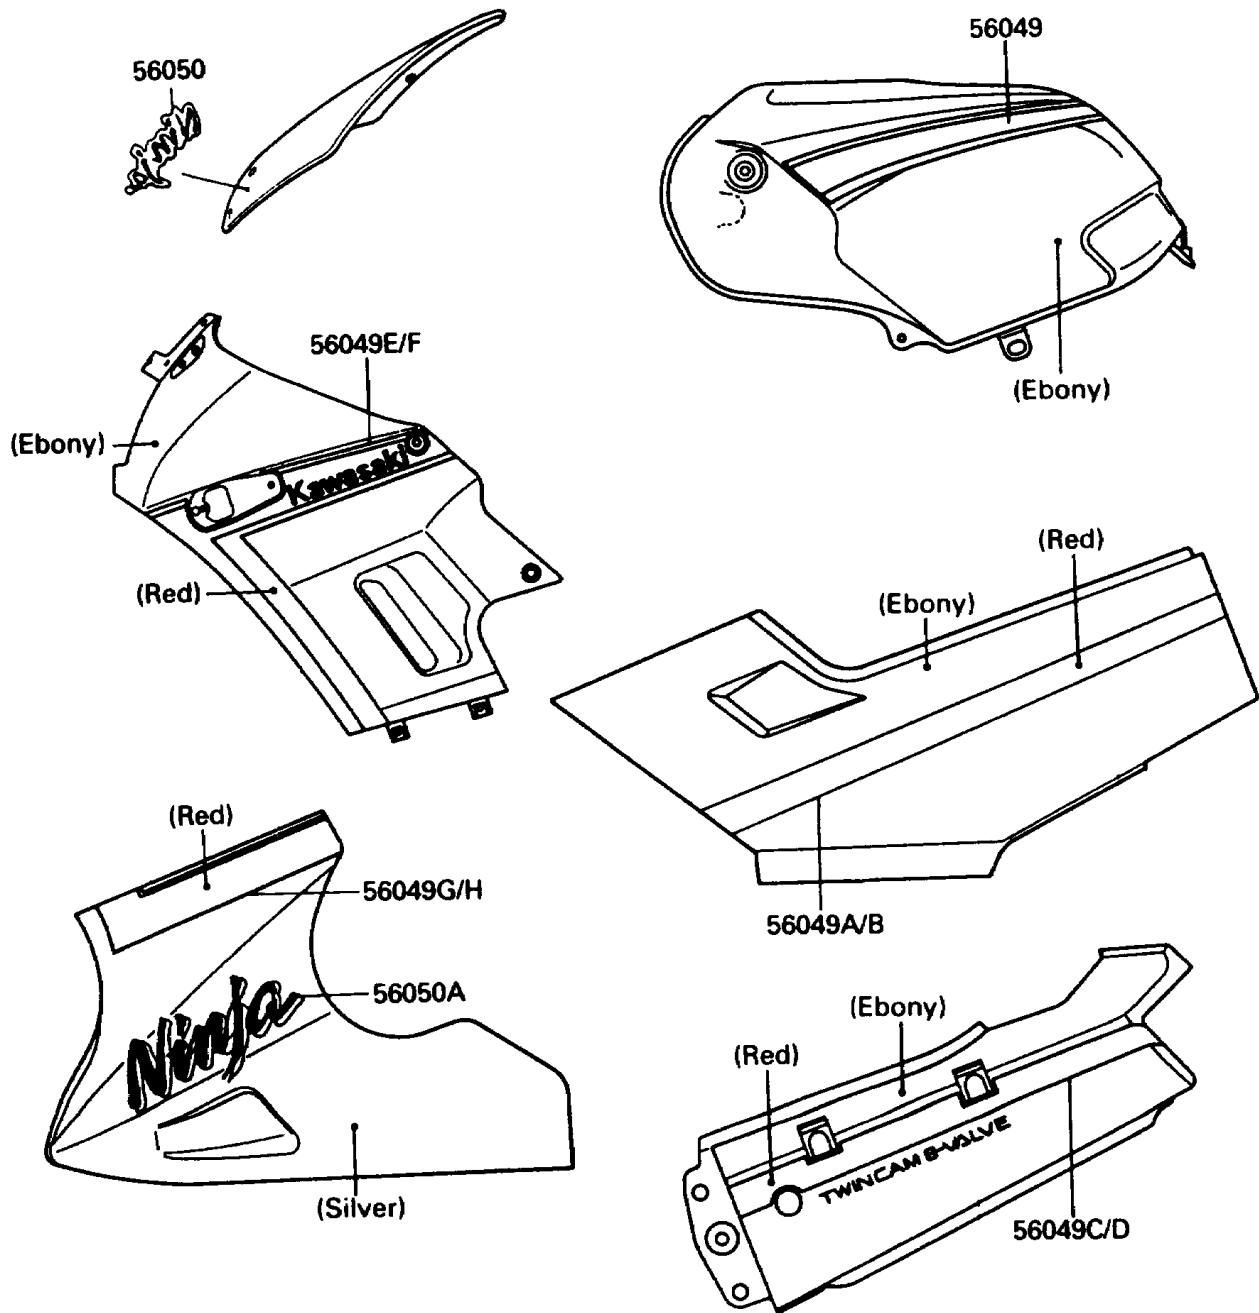

1990 Ninja® 250R PARTS DIAGRAM

Decals(EBONY/SILVER)(EX250-F4)

F2861D

1990 Ninja® 250R PARTS LIST

Decals(EBONY/SILVER)(EX250-F4)

| ITEM NAME | PART NUMBER | QUANTITY |
|---------------------------------------|-------------|----------|
| PATTERN,FUEL TANK (Ref # 56049) | 56049-1183 | 1 |
| PATTERN,SIDE COVER,LH (Ref # 56049A) | 56049-1184 | 1 |
| PATTERN,SIDE COVER,RH (Ref # 56049B) | 56049-1185 | 1 |
| PATTERN,SEAT COVER,LH (Ref # 56049C) | 56049-1186 | 1 |
| PATTERN,SEAT COVER,RH (Ref # 56049D) | 56049-1187 | 1 |
| PATTERN,UPP COWLING,LH (Ref # 56049E) | 56049-1188 | 1 |
| PATTERN,UPP COWLING,RH (Ref # 56049F) | 56049-1189 | 1 |
| PATTERN,LWR COWLING,LH (Ref # 56049G) | 56049-1190 | 1 |
| PATTERN,LWR COWLING,RH (Ref # 56049H) | 56049-1191 | 1 |
| MARK,WINDSHIELD (Ref # 56050) | 56050-1054 | 1 |
| MARK,NINJA (Ref # 56050A) | 56050-1390 | 2 |