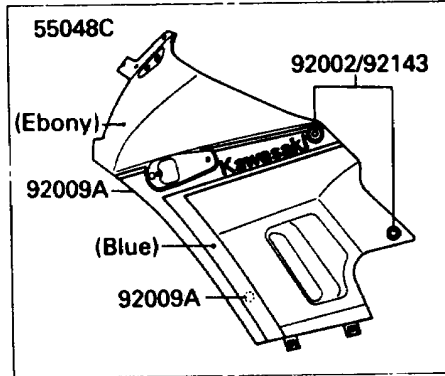

1988 NINJA® 250R PARTS DIAGRAM

Cowling

F2871

1988 NINJA® 250R PARTS LIST

Cowling

ITEM NAME	PART NUMBER	QUANTITY
CAP,RADIATOR COVER (Ref # 11012)	11012-1587	1
BRACKET,COWLING STAY (Ref # 11046)	11046-1289	1
COVER,RADIATOR,LH,EBONY (Ref # 14024A)	14024-1580-H8	1
COVER,RADIATOR,RH,EBONY (Ref # 14024D)	14024-1581-H8	1
WINDSHIELD (Ref # 39154)	39154-1083	1
COWLING,UPP,EBONY (Ref # 55028)	55028-5385-H8	1
MIRROR-ASSY,LH (Ref # 56001)	56001-1321	1
MIRROR-ASSY,RH (Ref # 56001A)	56001-1322	1
BOLT,SOCKET,6X18,BLACK (Ref # 92002)	92002-1514	4
BOLT,SOCKET,6X18,WHITE (Ref # 92002A)	92002-1889	4
SCREW,6X18,BLACK (Ref # 92009A)	92009-1181	4
SCREW,5X12,BLACK (Ref # 92009B)	92009-1490	6
NUT,CAP,8MM,BLACK (Ref # 92015)	92015-1174	1
NUT,5MM,COWLING (Ref # 92015A)	92015-1343	6
NUT,6MM (Ref # 92015B)	92015-1602	4
WASHER,NYLON,5.3X11.5X1.5 (Ref # 92022)	92022-1521	6
PLUG (Ref # 92066)	92066-1216	2
DAMPER (Ref # 92075)	92075-1067	2
DAMPER (Ref # 92075A)	92075-1634	4
COLLAR,BLACK (Ref # 92143)	92143-1226	4
COLLAR,WHITE (Ref # 92143A)	92143-1273	4
DAMPER,MIRROR,LH (Ref # 92160)	92160-1060	1
DAMPER,MIRROR,RH (Ref # 92160A)	92160-1061	1
BOLT-SOCKET,8X40,BLACK (Ref # 120)	120S0840	2
BOLT-FLANGED (Ref # 130)	130J0610	2