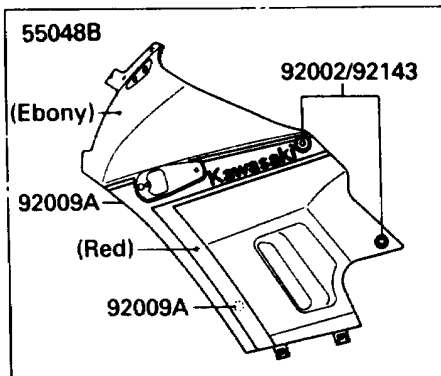

1988 NINJA® 250R PARTS DIAGRAM

Cowling

F2871

1988 NINJA® 250R PARTS LIST

Cowling

ITEM NAME	PART NUMBER	QUANTITY
CAP,RADIATOR COVER (Ref # 11012)	11012-1587	1
BRACKET,COWLING STAY (Ref # 11046)	11046-1289	1
COVER,RADIATOR,LH,EBONY (Ref # 14024A)	14024-1580-H8	1
COVER,RADIATOR,RH,EBONY (Ref # 14024D)	14024-1581-H8	1
WINDSHIELD (Ref # 39154)	39154-1083	1
COWLING,UPP,EBONY (Ref # 55028)	55028-5385-H8	1
MIRROR-ASSY,LH (Ref # 56001)	56001-1321	1
MIRROR-ASSY,RH (Ref # 56001A)	56001-1322	1
BOLT,SOCKET,6X18,BLACK (Ref # 92002)	92002-1514	4
BOLT,SOCKET,6X18,WHITE (Ref # 92002A)	92002-1889	4
SCREW,6X18,BLACK (Ref # 92009A)	92009-1181	4
SCREW,5X12,BLACK (Ref # 92009B)	92009-1490	6
NUT,CAP,8MM,BLACK (Ref # 92015)	92015-1174	1
NUT,5MM,COWLING (Ref # 92015A)	92015-1343	6
NUT,6MM (Ref # 92015B)	92015-1602	4
WASHER,NYLON,5.3X11.5X1.5 (Ref # 92022)	92022-1521	6
PLUG (Ref # 92066)	92066-1216	2
DAMPER (Ref # 92075)	92075-1067	2
DAMPER (Ref # 92075A)	92075-1634	4
COLLAR,BLACK (Ref # 92143)	92143-1226	4
COLLAR,WHITE (Ref # 92143A)	92143-1273	4
DAMPER,MIRROR,LH (Ref # 92160)	92160-1060	1
DAMPER,MIRROR,RH (Ref # 92160A)	92160-1061	1
BOLT-SOCKET,8X40,BLACK (Ref # 120)	120S0840	2
BOLT-FLANGED (Ref # 130)	130J0610	2