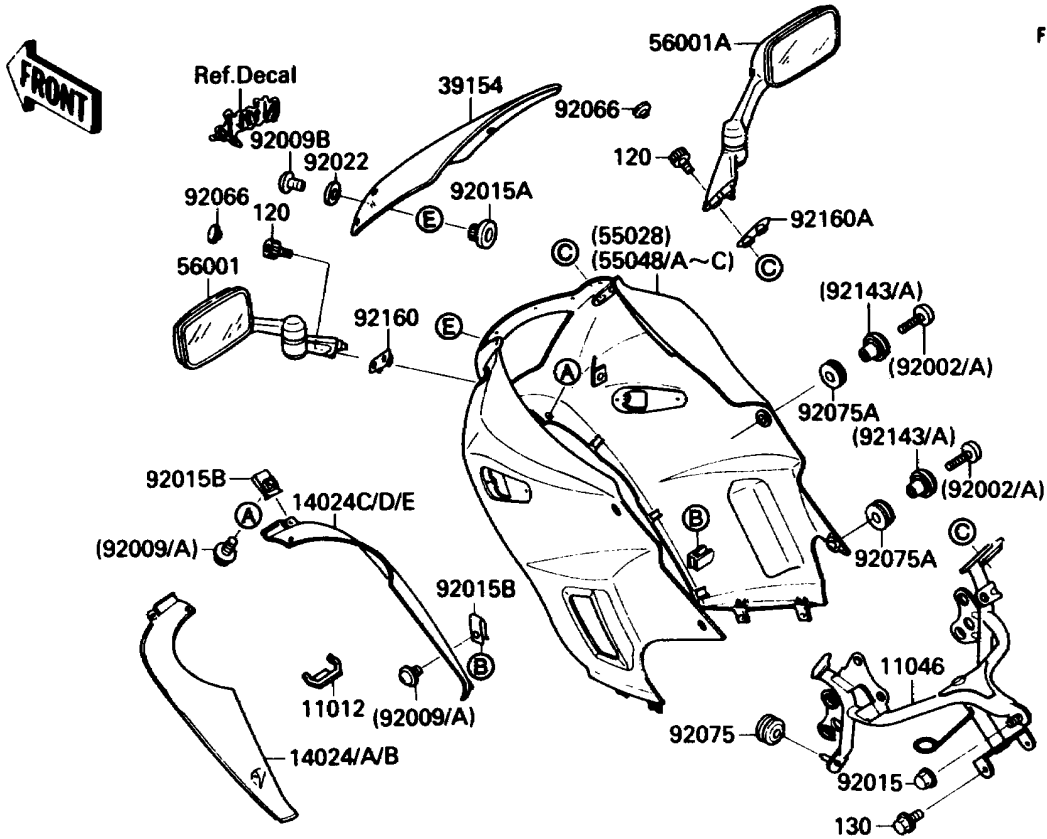

1988 NINJA® 250R PARTS DIAGRAM

Cowling

F2871

1988 NINJA® 250R PARTS LIST

Cowling

ITEM NAME	PART NUMBER	QUANTITY
CAP,RADIATOR COVER (Ref # 11012)	11012-1587	1
BRACKET,COWLING STAY (Ref # 11046)	11046-1289	1
COVER,RADIATOR,LH,EBONY (Ref # 14024A)	14024-1580-H8	1
COVER,RADIATOR,RH,EBONY (Ref # 14024D)	14024-1581-H8	1
WINDSHIELD (Ref # 39154)	39154-1083	1
COWLING,UPP,EBONY (Ref # 55028)	55028-5385-H8	1
MIRROR-ASSY,LH (Ref # 56001)	56001-1321	1
MIRROR-ASSY,RH (Ref # 56001A)	56001-1322	1
BOLT,SOCKET,6X18,BLACK (Ref # 92002)	92002-1514	4
BOLT,SOCKET,6X18,WHITE (Ref # 92002A)	92002-1889	4
SCREW,6X18,BLACK (Ref # 92009A)	92009-1181	4
SCREW,5X12,BLACK (Ref # 92009B)	92009-1490	6
NUT,CAP,8MM,BLACK (Ref # 92015)	92015-1174	1
NUT,5MM,COWLING (Ref # 92015A)	92015-1343	6
NUT,6MM (Ref # 92015B)	92015-1602	4
WASHER,NYLON,5.3X11.5X1.5 (Ref # 92022)	92022-1521	6
PLUG (Ref # 92066)	92066-1216	2
DAMPER (Ref # 92075)	92075-1067	2
DAMPER (Ref # 92075A)	92075-1634	4
COLLAR,BLACK (Ref # 92143)	92143-1226	4
COLLAR,WHITE (Ref # 92143A)	92143-1273	4
DAMPER,MIRROR,LH (Ref # 92160)	92160-1060	1
DAMPER,MIRROR,RH (Ref # 92160A)	92160-1061	1
BOLT-SOCKET,8X40,BLACK (Ref # 120)	120S0840	2
BOLT-FLANGED (Ref # 130)	130J0610	2