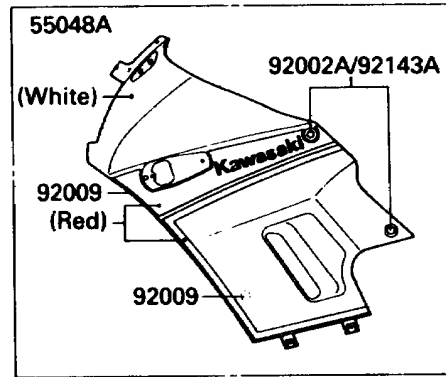

1988 NINJA® 250R PARTS DIAGRAM

Cowling

F2871

1988 NINJA® 250R PARTS LIST

Cowling

ITEM NAME	PART NUMBER	QUANTITY
CAP,RADIATOR COVER (Ref # 11012)	11012-1587	1
BRACKET,COWLING STAY (Ref # 11046)	11046-1289	1
COVER,RADIATOR,LH,EBONY (Ref # 14024A)	14024-1580-H8	1
COVER,RADIATOR,RH,EBONY (Ref # 14024D)	14024-1581-H8	1
WINDSHIELD (Ref # 39154)	39154-1083	1
COWLING,UPP,EBONY (Ref # 55028)	55028-5385-H8	1
MIRROR-ASSY,LH (Ref # 56001)	56001-1321	1
MIRROR-ASSY,RH (Ref # 56001A)	56001-1322	1
BOLT,SOCKET,6X18,BLACK (Ref # 92002)	92002-1514	4
BOLT,SOCKET,6X18,WHITE (Ref # 92002A)	92002-1889	4
SCREW,6X18,BLACK (Ref # 92009A)	92009-1181	4
SCREW,5X12,BLACK (Ref # 92009B)	92009-1490	6
NUT,CAP,8MM,BLACK (Ref # 92015)	92015-1174	1
NUT,5MM,COWLING (Ref # 92015A)	92015-1343	6
NUT,6MM (Ref # 92015B)	92015-1602	4
WASHER,NYLON,5.3X11.5X1.5 (Ref # 92022)	92022-1521	6
PLUG (Ref # 92066)	92066-1216	2
DAMPER (Ref # 92075)	92075-1067	2
DAMPER (Ref # 92075A)	92075-1634	4
COLLAR,BLACK (Ref # 92143)	92143-1226	4
COLLAR,WHITE (Ref # 92143A)	92143-1273	4
DAMPER,MIRROR,LH (Ref # 92160)	92160-1060	1
DAMPER,MIRROR,RH (Ref # 92160A)	92160-1061	1
BOLT-SOCKET,8X40,BLACK (Ref # 120)	120S0840	2
BOLT-FLANGED (Ref # 130)	130J0610	2