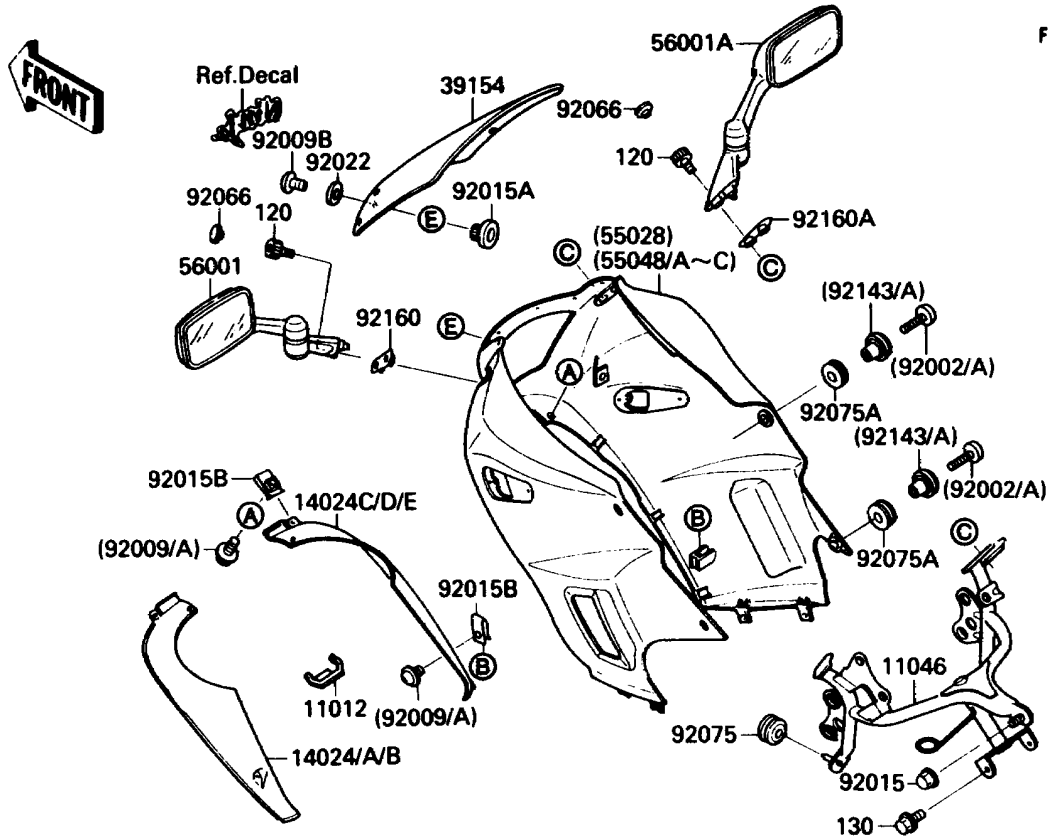

1988 NINJA® 250R PARTS DIAGRAM

Cowling

F2871

1988 NINJA® 250R PARTS LIST

Cowling

ITEM NAME	PART NUMBER	QUANTITY
CAP,RADIATOR COVER (Ref # 11012)	11012-1587	1
BRACKET,COWLING STAY (Ref # 11046)	11046-1289	1
COVER,RADIATOR,LH,EBONY (Ref # 14024A)	14024-1580-H8	1
COVER,RADIATOR,RH,EBONY (Ref # 14024D)	14024-1581-H8	1
WINDSHIELD (Ref # 39154)	39154-1083	1
COWLING,UPP,EBONY (Ref # 55028)	55028-5385-H8	1
MIRROR-ASSY,LH (Ref # 56001)	56001-1321	1
MIRROR-ASSY,RH (Ref # 56001A)	56001-1322	1
BOLT,SOCKET,6X18,BLACK (Ref # 92002)	92002-1514	4
BOLT,SOCKET,6X18,WHITE (Ref # 92002A)	92002-1889	4
SCREW,6X18,BLACK (Ref # 92009A)	92009-1181	4
SCREW,5X12,BLACK (Ref # 92009B)	92009-1490	6
NUT,CAP,8MM,BLACK (Ref # 92015)	92015-1174	1
NUT,5MM,COWLING (Ref # 92015A)	92015-1343	6
NUT,6MM (Ref # 92015B)	92015-1602	4
WASHER,NYLON,5.3X11.5X1.5 (Ref # 92022)	92022-1521	6
PLUG (Ref # 92066)	92066-1216	2
DAMPER (Ref # 92075)	92075-1067	2
DAMPER (Ref # 92075A)	92075-1634	4
COLLAR,BLACK (Ref # 92143)	92143-1226	4
COLLAR,WHITE (Ref # 92143A)	92143-1273	4
DAMPER,MIRROR,LH (Ref # 92160)	92160-1060	1
DAMPER,MIRROR,RH (Ref # 92160A)	92160-1061	1
BOLT-SOCKET,8X40,BLACK (Ref # 120)	120S0840	2
BOLT-FLANGED (Ref # 130)	130J0610	2