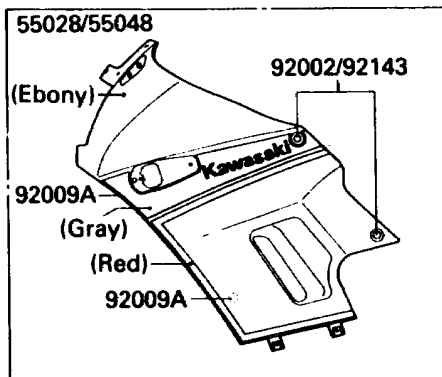

1988 NINJA® 250R PARTS DIAGRAM

Cowling

F2871

1988 NINJA® 250R PARTS LIST

Cowling

ITEM NAME	PART NUMBER	QUANTITY
CAP,RADIATOR COVER (Ref # 11012)	11012-1587	1
BRACKET,COWLING STAY (Ref # 11046)	11046-1289	1
COVER,RADIATOR,LH,EBONY (Ref # 14024A)	14024-1580-H8	1
COVER,RADIATOR,RH,EBONY (Ref # 14024D)	14024-1581-H8	1
WINDSHIELD (Ref # 39154)	39154-1083	1
COWLING,UPP,EBONY (Ref # 55028)	55028-5385-H8	1
MIRROR-ASSY,LH (Ref # 56001)	56001-1321	1
MIRROR-ASSY,RH (Ref # 56001A)	56001-1322	1
BOLT,SOCKET,6X18,BLACK (Ref # 92002)	92002-1514	4
BOLT,SOCKET,6X18,WHITE (Ref # 92002A)	92002-1889	4
SCREW,6X18,BLACK (Ref # 92009A)	92009-1181	4
SCREW,5X12,BLACK (Ref # 92009B)	92009-1490	6
NUT,CAP,8MM,BLACK (Ref # 92015)	92015-1174	1
NUT,5MM,COWLING (Ref # 92015A)	92015-1343	6
NUT,6MM (Ref # 92015B)	92015-1602	4
WASHER,NYLON,5.3X11.5X1.5 (Ref # 92022)	92022-1521	6
PLUG (Ref # 92066)	92066-1216	2
DAMPER (Ref # 92075)	92075-1067	2
DAMPER (Ref # 92075A)	92075-1634	4
COLLAR,BLACK (Ref # 92143)	92143-1226	4
COLLAR,WHITE (Ref # 92143A)	92143-1273	4
DAMPER,MIRROR,LH (Ref # 92160)	92160-1060	1
DAMPER,MIRROR,RH (Ref # 92160A)	92160-1061	1
BOLT-SOCKET,8X40,BLACK (Ref # 120)	120S0840	2
BOLT-FLANGED (Ref # 130)	130J0610	2