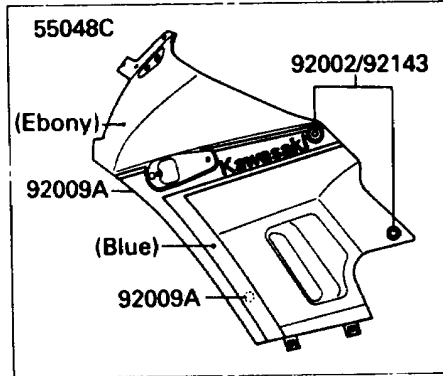

1988 NINJA® 250R PARTS DIAGRAM

Cowling

F2871

1988 NINJA® 250R PARTS LIST

Cowling

ITEM NAME	PART NUMBER	QUANTITY
CAP,RADIATOR COVER (Ref # 11012)	11012-1587	1
BRACKET,COWLING STAY (Ref # 11046)	11046-1289	1
COVER,RADIATOR,LH,EBONY (Ref # 14024A)	14024-1580-H8	1
COVER,RADIATOR,RH,EBONY (Ref # 14024D)	14024-1581-H8	1
WINDSHIELD (Ref # 39154)	39154-1083	1
COWLING,UPP,EBONY (Ref # 55028)	55028-5385-H8	1
MIRROR-ASSY,LH (Ref # 56001)	56001-1321	1
MIRROR-ASSY,RH (Ref # 56001A)	56001-1322	1
BOLT,SOCKET,6X18,BLACK (Ref # 92002)	92002-1514	4
BOLT,SOCKET,6X18,WHITE (Ref # 92002A)	92002-1889	4
SCREW,6X18,BLACK (Ref # 92009A)	92009-1181	4
SCREW,5X12,BLACK (Ref # 92009B)	92009-1490	6
NUT,CAP,8MM,BLACK (Ref # 92015)	92015-1174	1
NUT,5MM,COWLING (Ref # 92015A)	92015-1343	6
NUT,6MM (Ref # 92015B)	92015-1602	4
WASHER,NYLON,5.3X11.5X1.5 (Ref # 92022)	92022-1521	6
PLUG (Ref # 92066)	92066-1216	2
DAMPER (Ref # 92075)	92075-1067	2
DAMPER (Ref # 92075A)	92075-1634	4
COLLAR,BLACK (Ref # 92143)	92143-1226	4
COLLAR,WHITE (Ref # 92143A)	92143-1273	4
DAMPER,MIRROR,LH (Ref # 92160)	92160-1060	1
DAMPER,MIRROR,RH (Ref # 92160A)	92160-1061	1
BOLT-SOCKET,8X40,BLACK (Ref # 120)	120S0840	2
BOLT-FLANGED (Ref # 130)	130J0610	2