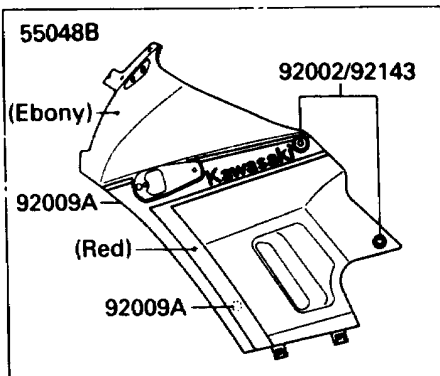

1988 NINJA® 250R PARTS DIAGRAM

Cowling

F2871

1988 NINJA® 250R PARTS LIST

Cowling

ITEM NAME	PART NUMBER	QUANTITY
CAP,RADIATOR COVER (Ref # 11012)	11012-1587	1
BRACKET,COWLING STAY (Ref # 11046)	11046-1289	1
COVER,RADIATOR,LH,EBONY (Ref # 14024A)	14024-1580-H8	1
COVER,RADIATOR,RH,EBONY (Ref # 14024D)	14024-1581-H8	1
WINDSHIELD (Ref # 39154)	39154-1083	1
COWLING,UPP,EBONY (Ref # 55028)	55028-5385-H8	1
MIRROR-ASSY,LH (Ref # 56001)	56001-1321	1
MIRROR-ASSY,RH (Ref # 56001A)	56001-1322	1
BOLT,SOCKET,6X18,BLACK (Ref # 92002)	92002-1514	4
BOLT,SOCKET,6X18,WHITE (Ref # 92002A)	92002-1889	4
SCREW,6X18,BLACK (Ref # 92009A)	92009-1181	4
SCREW,5X12,BLACK (Ref # 92009B)	92009-1490	6
NUT,CAP,8MM,BLACK (Ref # 92015)	92015-1174	1
NUT,5MM,COWLING (Ref # 92015A)	92015-1343	6
NUT,6MM (Ref # 92015B)	92015-1602	4
WASHER,NYLON,5.3X11.5X1.5 (Ref # 92022)	92022-1521	6
PLUG (Ref # 92066)	92066-1216	2
DAMPER (Ref # 92075)	92075-1067	2
DAMPER (Ref # 92075A)	92075-1634	4
COLLAR,BLACK (Ref # 92143)	92143-1226	4
COLLAR,WHITE (Ref # 92143A)	92143-1273	4
DAMPER,MIRROR,LH (Ref # 92160)	92160-1060	1
DAMPER,MIRROR,RH (Ref # 92160A)	92160-1061	1
BOLT-SOCKET,8X40,BLACK (Ref # 120)	120S0840	2
BOLT-FLANGED (Ref # 130)	130J0610	2