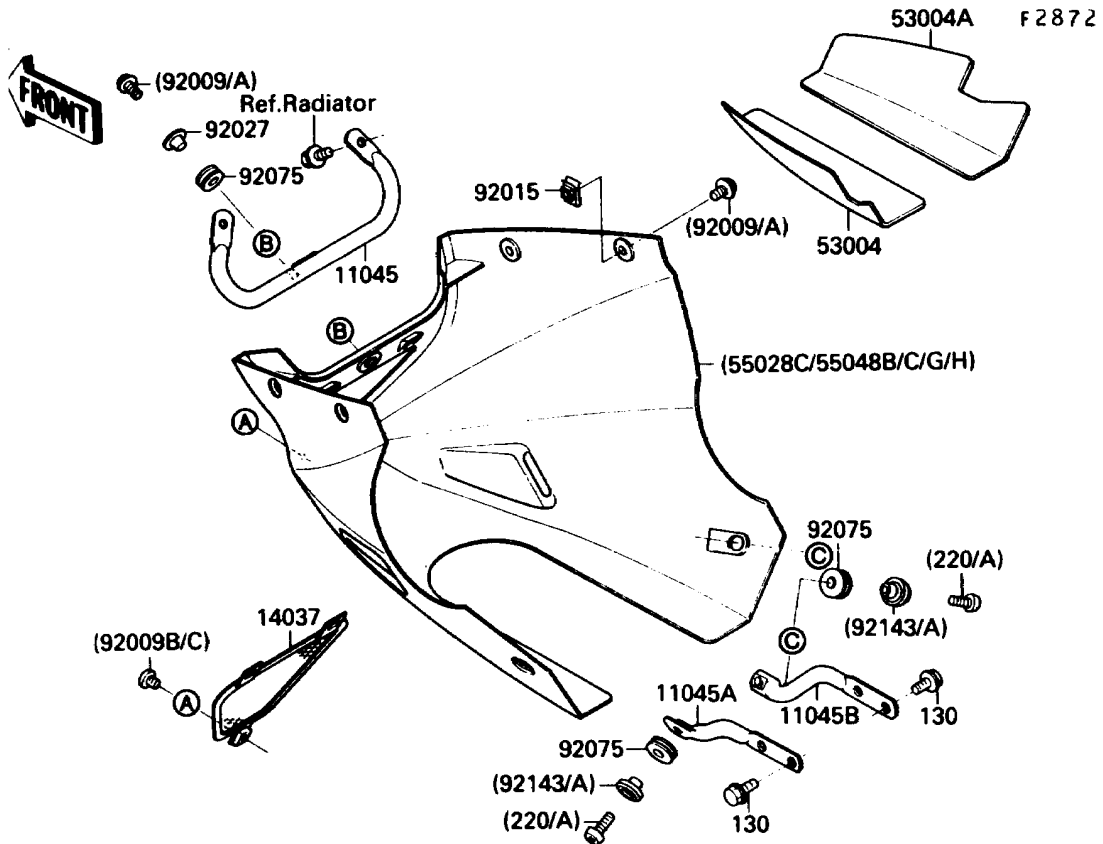

# 1989 Ninja® 250R PARTS DIAGRAM

Cowling Lower

# 1989 Ninja® 250R PARTS LIST

## Cowling Lowers

ITEM NAME	PART NUMBER	QUANTITY
BRACKET,LOWER COWLING,FR (Ref # 11045)	11045-1861	1
BRACKET,LOWER COWLING,RR,LH (Ref # 11045A)	11045-1864	1
BRACKET,LOWER COWLING,RR,RH (Ref # 11045B)	11045-1865	1
SCREEN (Ref # 14037)	14037-1094	1
MAT,LOWER COWLING,LH (Ref # 53004)	53004-1053	1
MAT,LOWER COWLING,RH (Ref # 53004A)	53004-1054	1
COWLING.,LWR,EBONY (Ref # 55048B)	55048-5033-H8	1
COWLING.,LWR,P.A.WHITE (Ref # 55048C)	55048-5035-R1	1
SCREW,6X18,WHITE (Ref # 92009)	92009-1111	5
SCREW,6X18,BLACK (Ref # 92009A)	92009-1181	5
SCREW,5X16,BLACK (Ref # 92009B)	92009-1301	1
SCREW,5X16,WHITE (Ref # 92009C)	92009-1464	1
NUT,6MM (Ref # 92015)	92015-1602	4
COLLAR,L=9.1,BLACK (Ref # 92027)	92027-1935	2
DAMPER (Ref # 92075)	92075-1634	3
COLLAR,BLACK (Ref # 92143)	92143-1226	2
COLLAR,WHITE (Ref # 92143A)	92143-1273	2
BOLT-FLANGED,6X14,BLACK (Ref # 130)	130J0614	1
SCREW-PAN-CROS,6X20,WHITE (Ref # 220)	220B0620	2
SCREW-PAN-CROS,6X20,BLACK (Ref # 220A)	220C0620	2