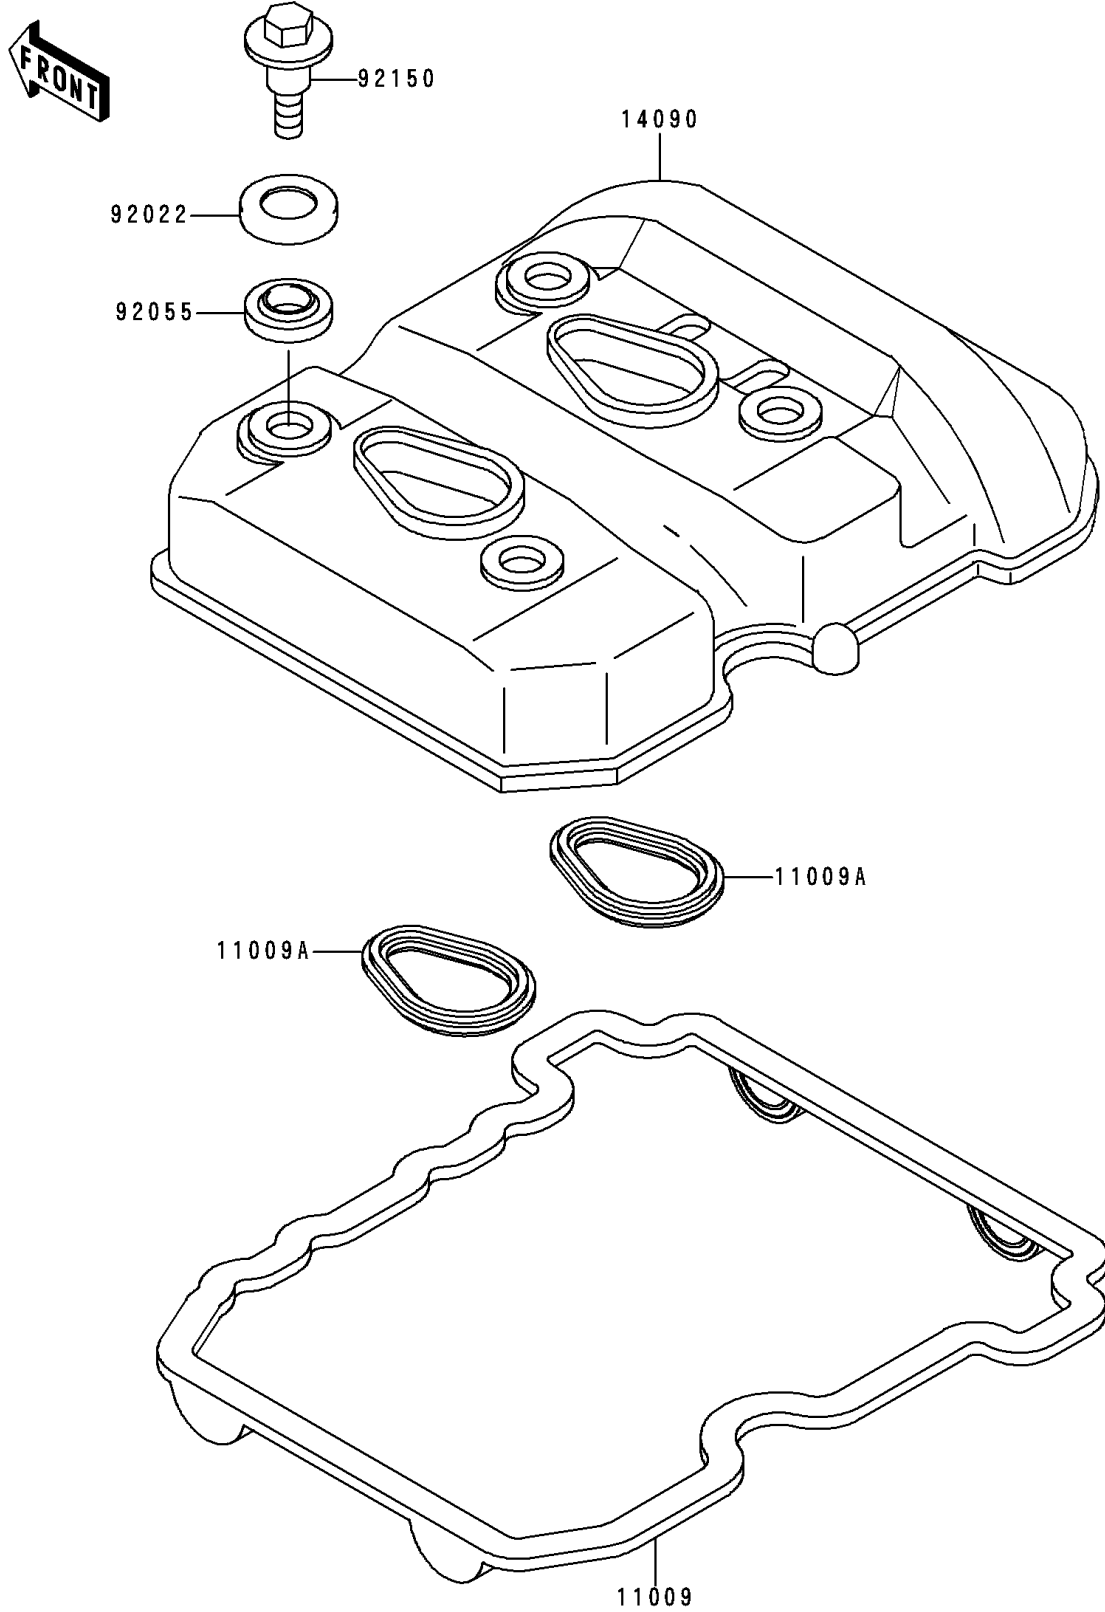

1992 Ninja® 250R PARTS DIAGRAM

Cylinder Head Cover

E1112

1992 Ninja® 250R PARTS LIST

Cylinder Head Cover

ITEM NAME	PART NUMBER	QUANTITY
-----------	-------------	----------