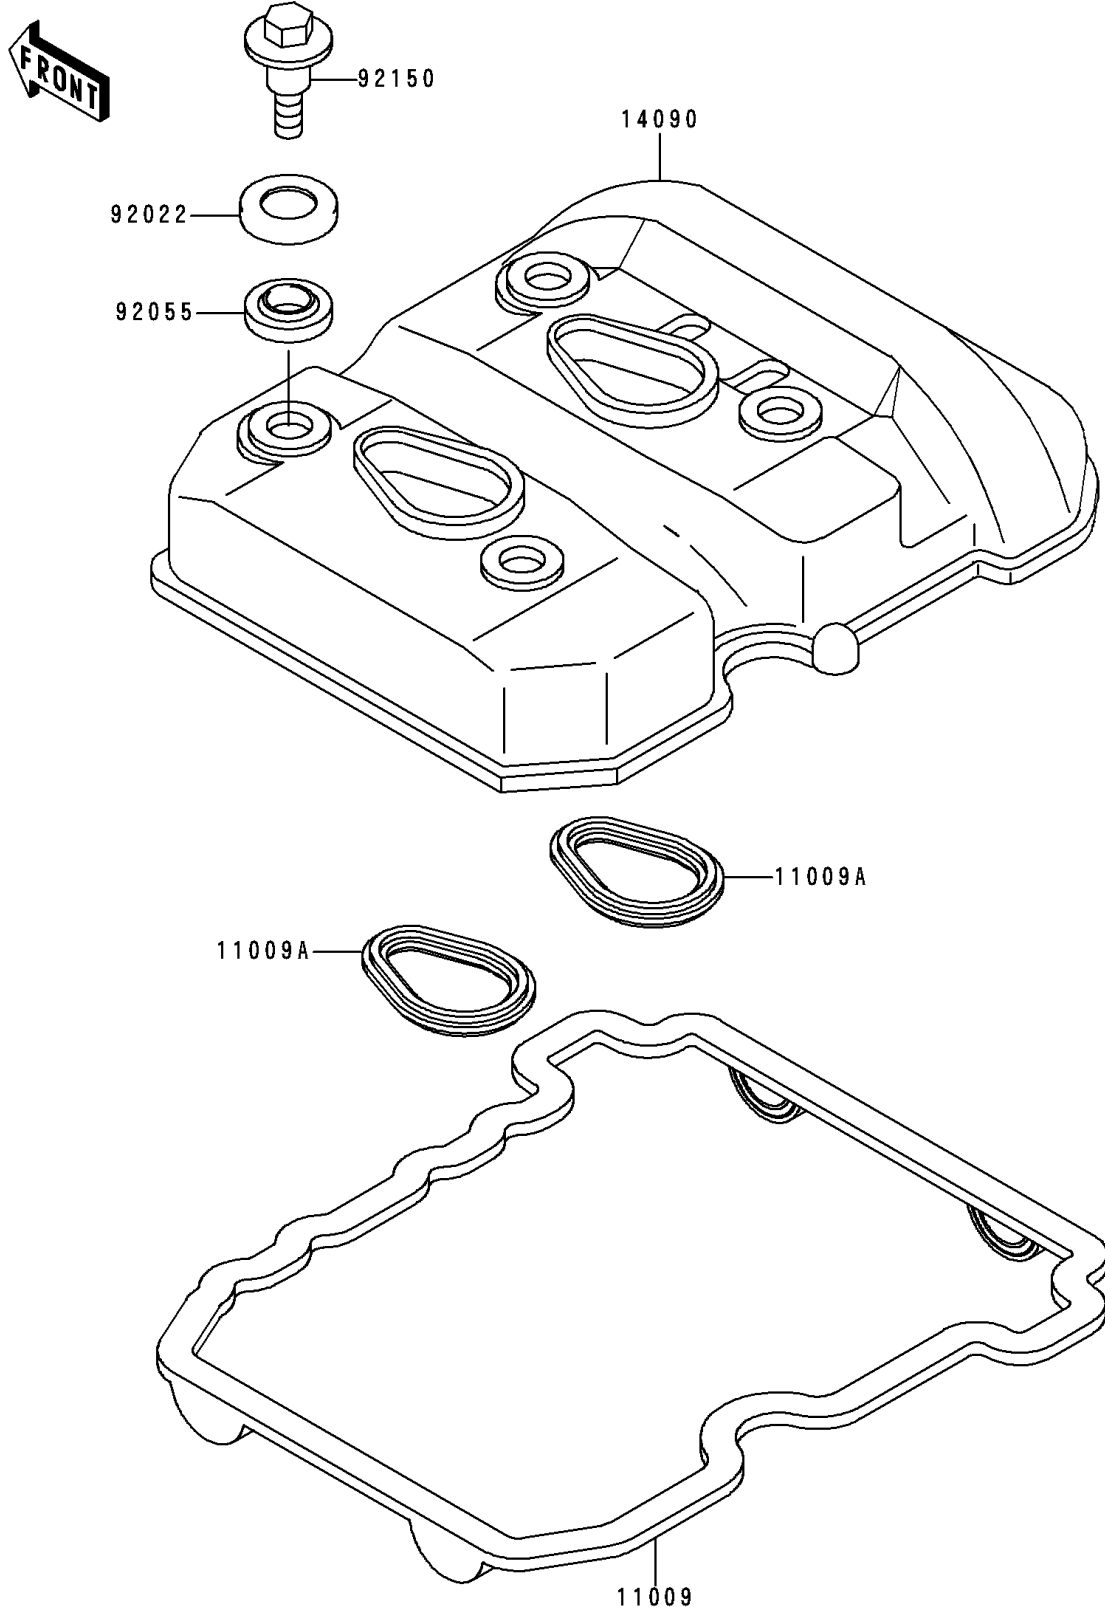

1993 Ninja® 250R PARTS DIAGRAM

Cylinder Head Cover

E1112

1993 Ninja® 250R PARTS LIST

Cylinder Head Cover

ITEM NAME	PART NUMBER	QUANTITY
GASKET,CYLINDER HEAD COVER (Ref # 11009)	11009-1574	1
GASKET (Ref # 11009A)	11009-1575	2
COVER,CYLINDER HEAD (Ref # 14090)	14090-1334	1
WASHER,HEAD COVER BOLT (Ref # 92022)	92022-1637	4
RING-O,HEAD COVER BOLT (Ref # 92055)	92055-1225	4
BOLT,HEAD COVER (Ref # 92150)	92150-1447	4