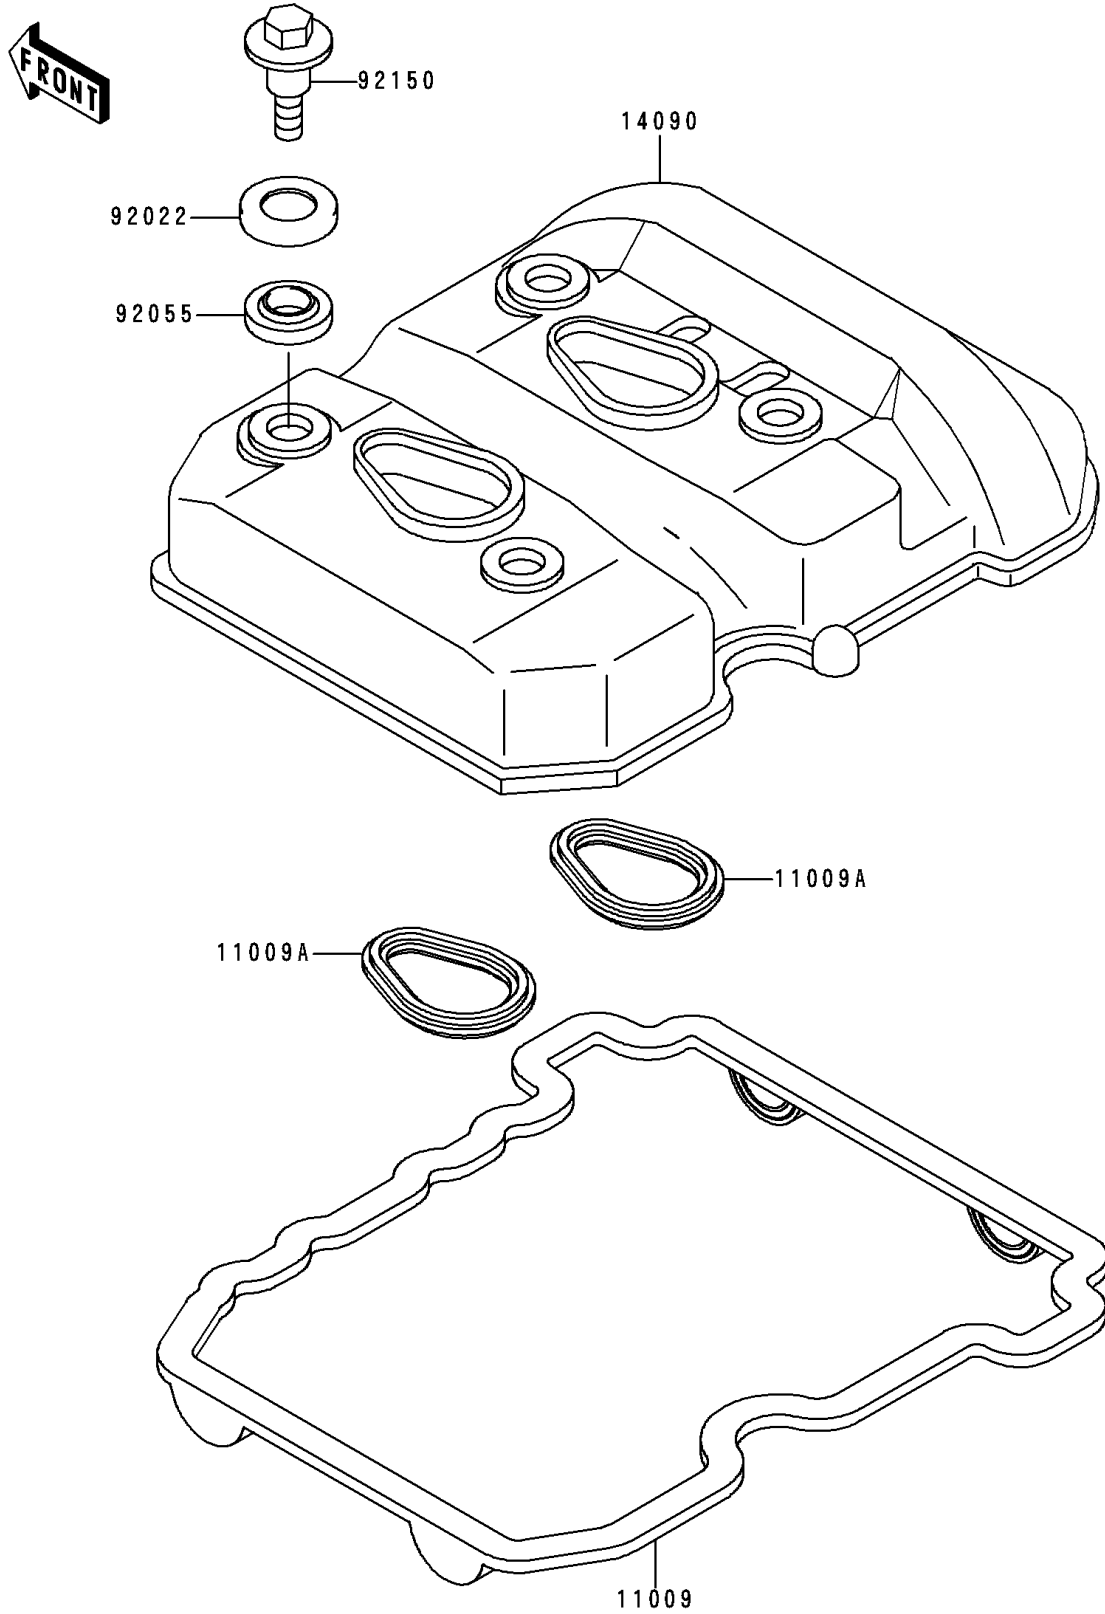

1994 Ninja® 250R PARTS DIAGRAM

Cylinder Head Cover

E1112

1994 Ninja® 250R PARTS LIST

Cylinder Head Cover

ITEM NAME	PART NUMBER	QUANTITY
GASKET,CYLINDER HEAD COVER (Ref # 11009)	11009-1574	1
GASKET (Ref # 11009A)	11009-1575	2
COVER,CYLINDER HEAD (Ref # 14090)	14090-1334	1
WASHER,HEAD COVER BOLT (Ref # 92022)	92022-1637	4
RING-O,HEAD COVER BOLT (Ref # 92055)	92055-1225	4
BOLT,HEAD COVER (Ref # 92150)	92150-1447	4