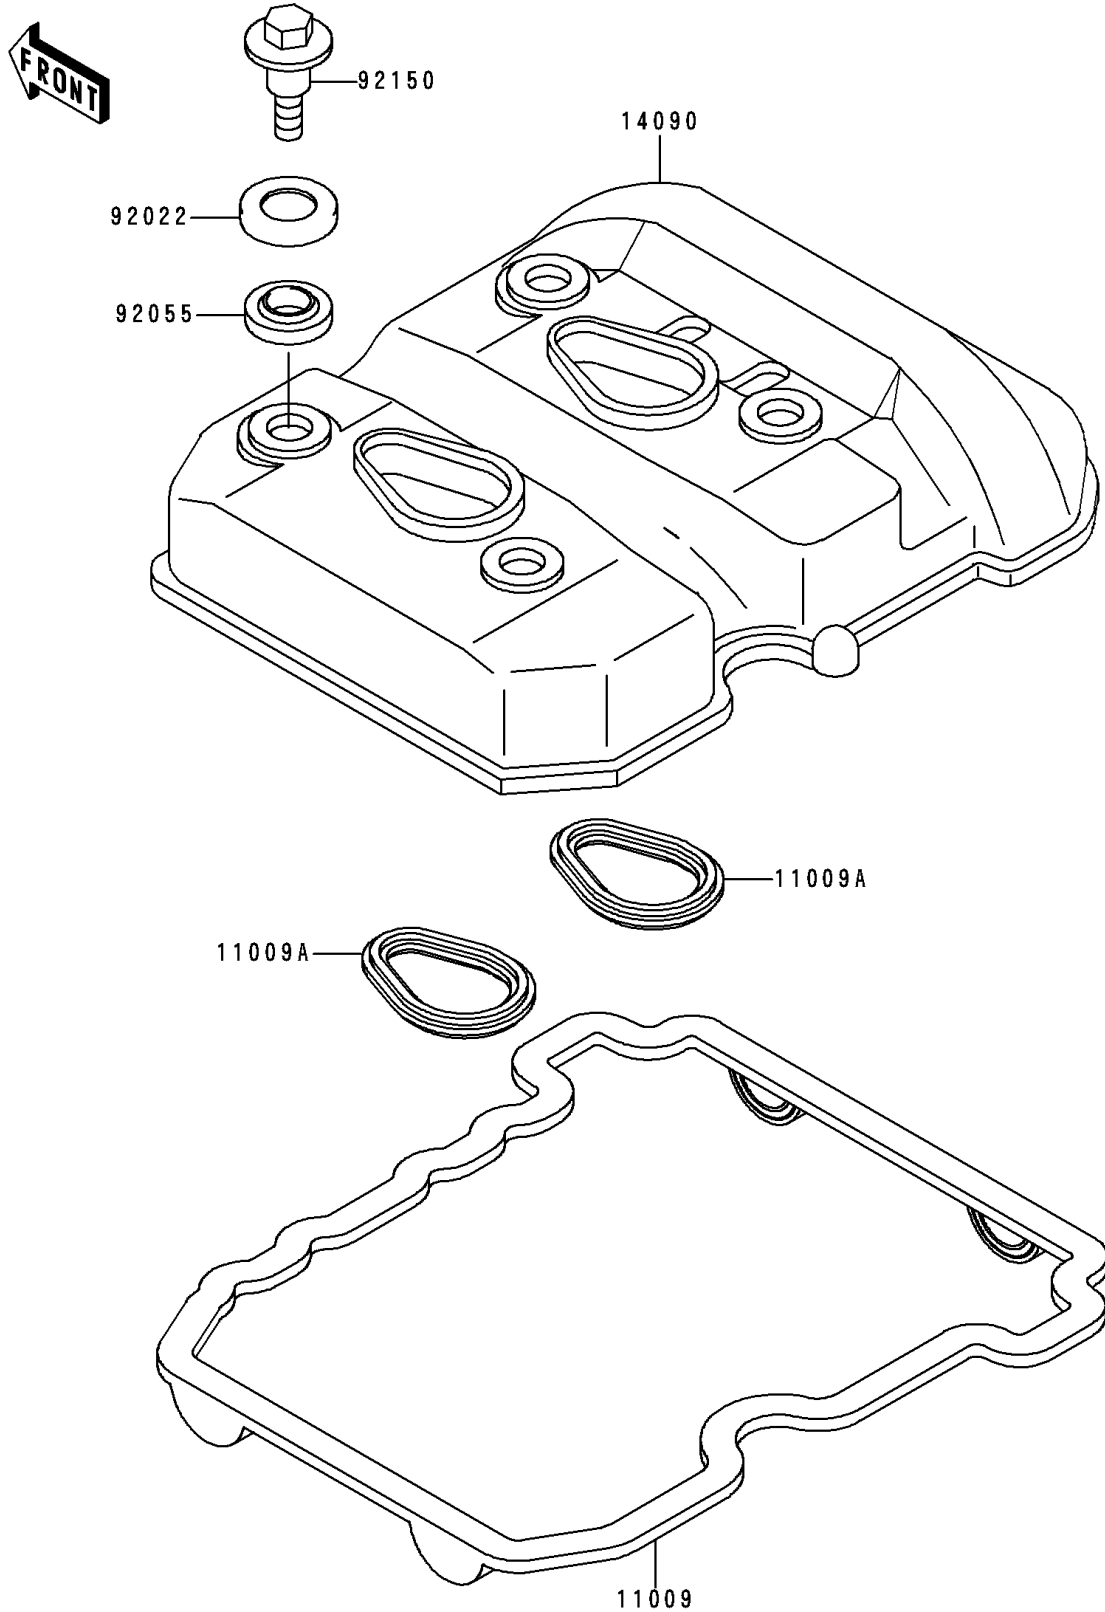

# 1995 Ninja® 250R PARTS DIAGRAM

Cylinder Head Cover

E1112

# 1995 Ninja® 250R PARTS LIST

## Cylinder Head Cover

ITEM NAME	PART NUMBER	QUANTITY
GASKET,CYLINDER HEAD COVER (Ref # 11009)	11009-1574	1
GASKET (Ref # 11009A)	11009-1575	2
COVER,CYLINDER HEAD (Ref # 14090)	14090-1334	1
WASHER,HEAD COVER BOLT (Ref # 92022)	92022-1637	4
RING-O,HEAD COVER BOLT (Ref # 92055)	92055-1225	4
BOLT,HEAD COVER (Ref # 92150)	92150-1447	4