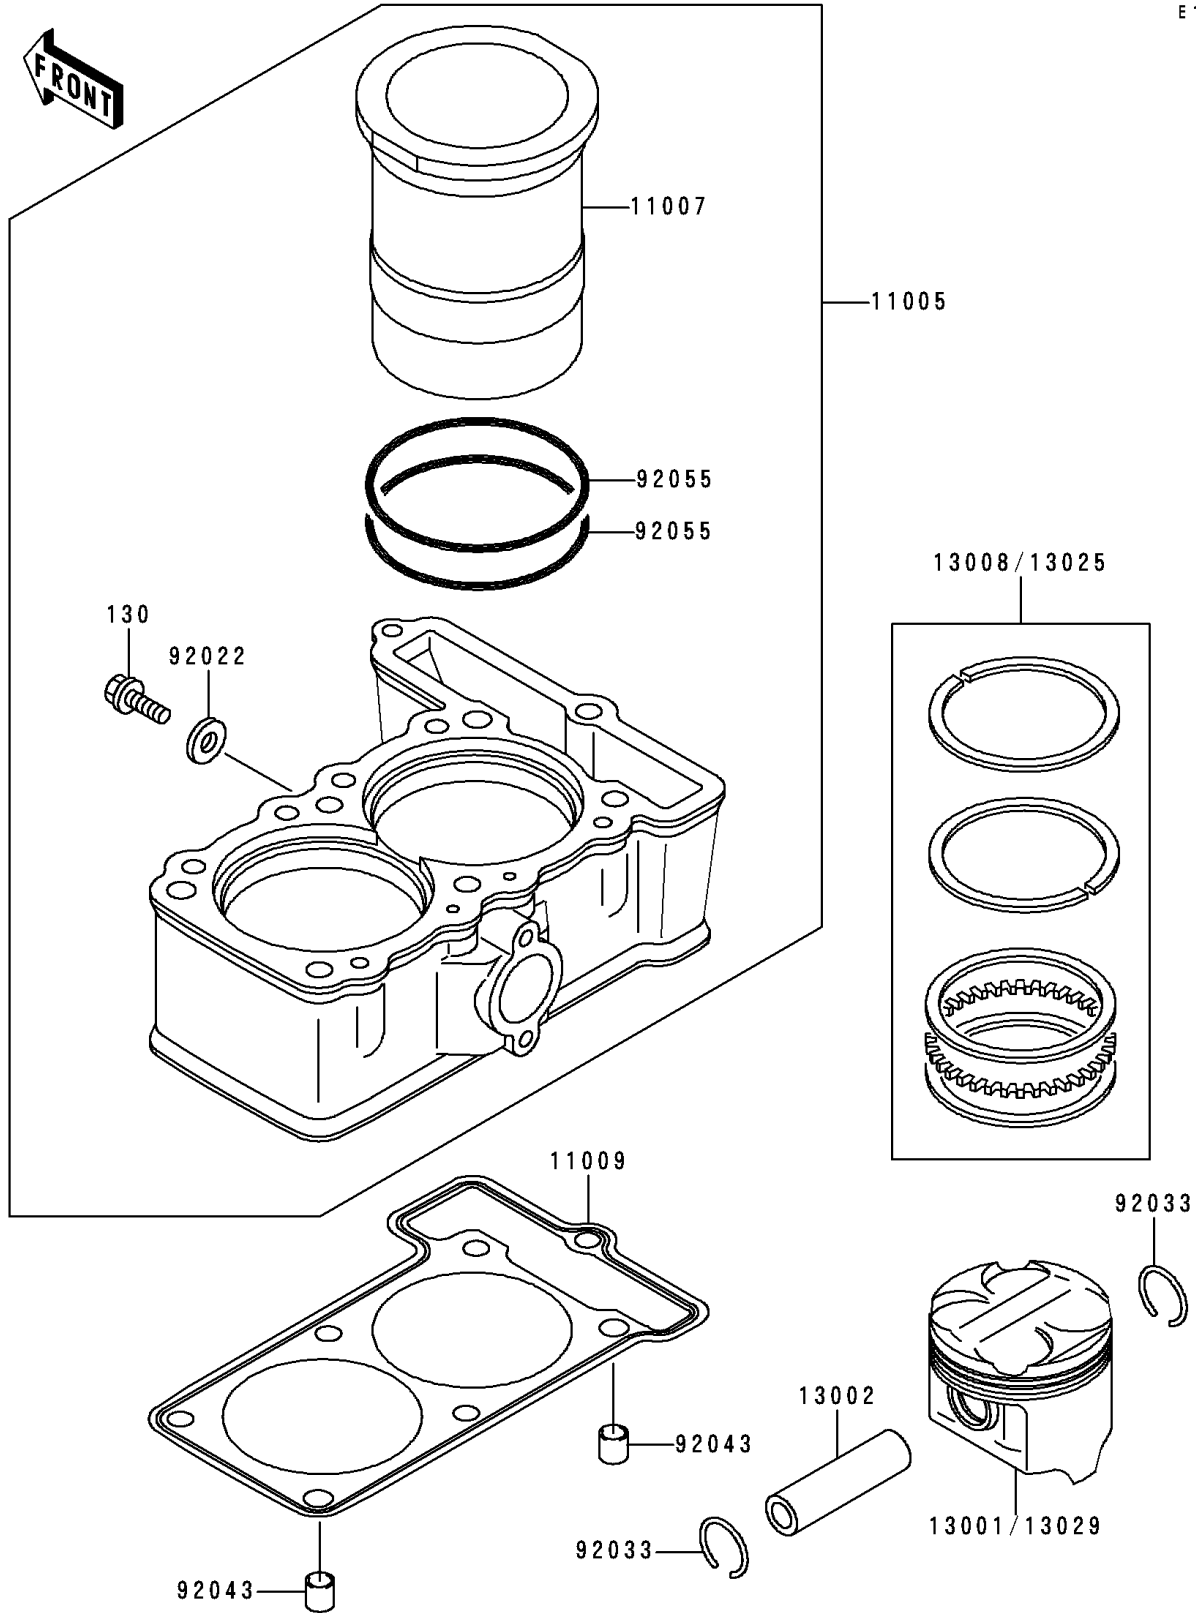

1992 Ninja® 250R PARTS DIAGRAM

Cylinder/Piston(s)

E1120

1992 Ninja® 250R PARTS LIST

Cylinder/Piston(s)

ITEM NAME	PART NUMBER	QUANTITY
BOLT-FLANGED,6X10,BLACK (Ref # 130)	130C0610	1
CYLINDER-ENGINE (Ref # 11005)	11005-1623	1
LINER-CYLINDER (Ref # 11007)	11007-1111	2
GASKET,CYLINDER BASE (Ref # 11009)	11009-1572	1
PISTON-ENGINE,STD (Ref # 13001)	13001-1325	2
PIN-PISTON (Ref # 13002)	13002-1097	2
RING-SET-PISTON,STD (Ref # 13008)	13008-1157	2
RING-SET-PISTON L,O/S 0.50 (Ref # 13025)	13025-1120	2
PISTON-ENGINE L,O/S 0.50 (Ref # 13029)	13029-1201	2
WASHER,6.2X11X1 (Ref # 92022)	92022-304	1
RING-SNAP,PISTON PIN (Ref # 92033)	92033-1161	4
PIN,8.2X10X14 (Ref # 92043)	92043-1264	2
RING-O,68.2X2.4 (Ref # 92055)	92055-1338	4