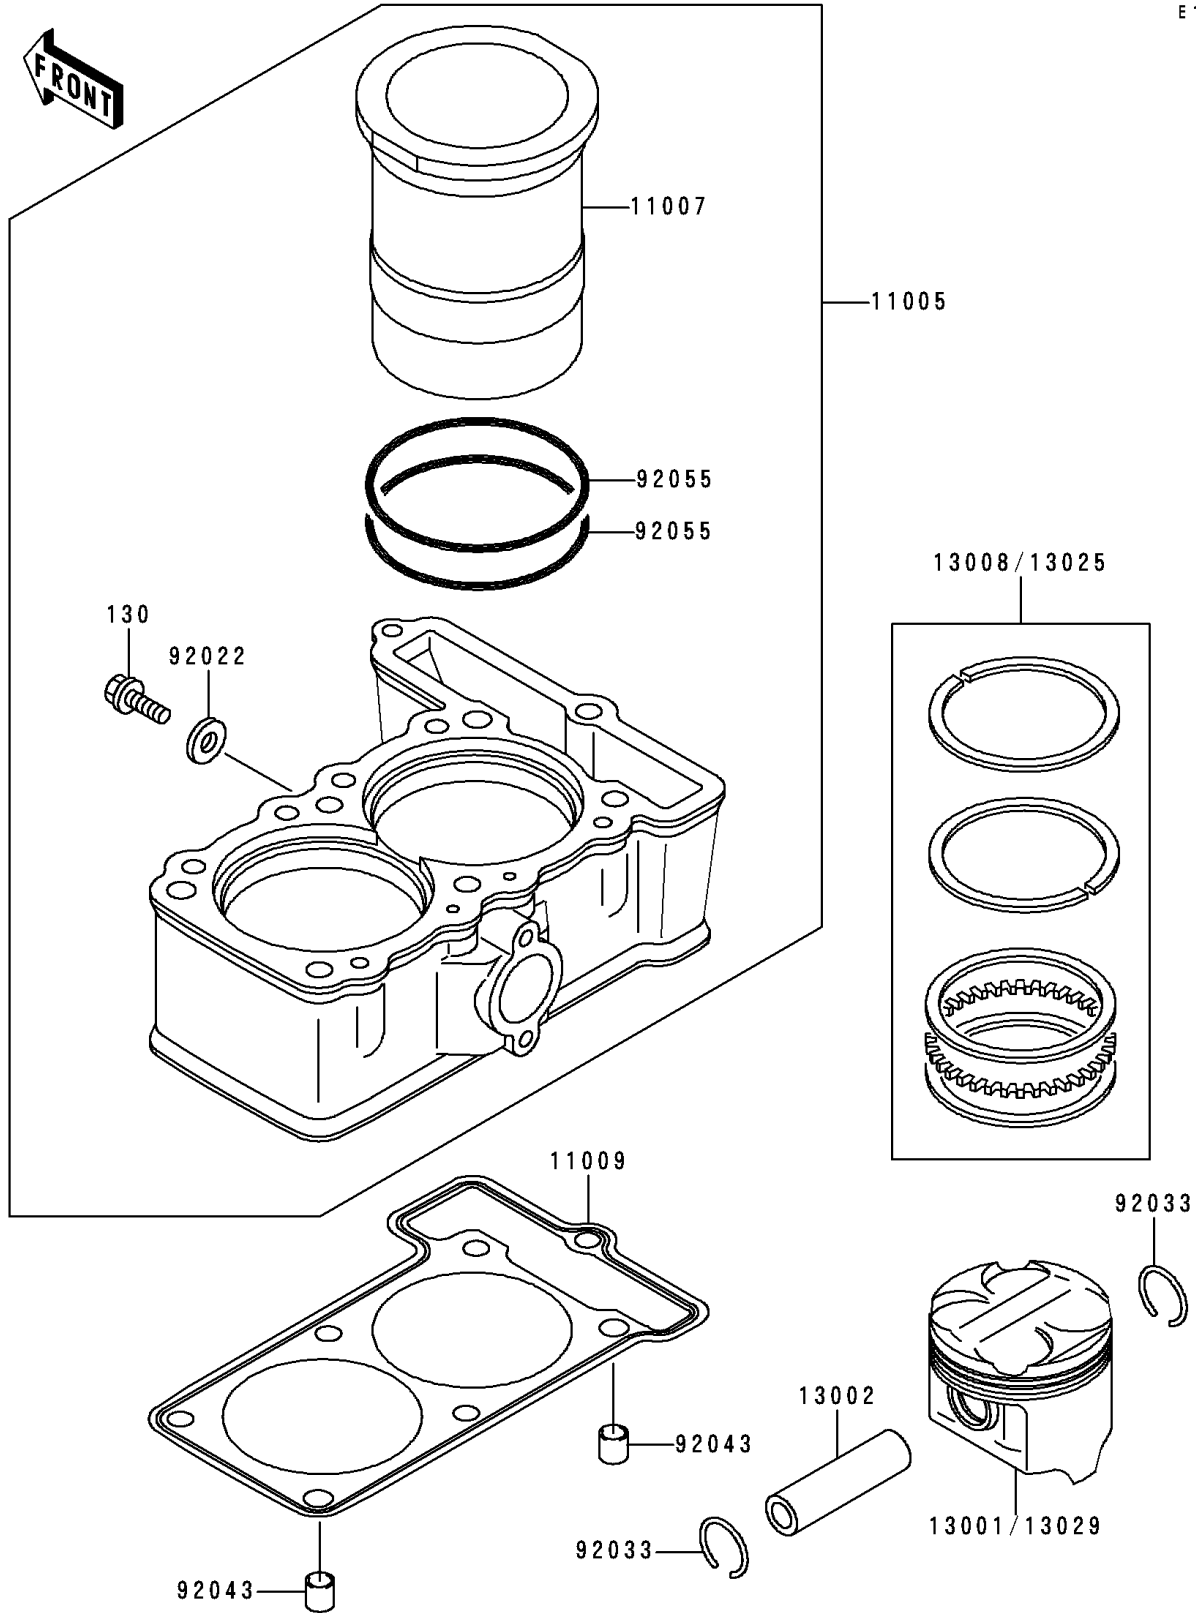

# 1995 Ninja® 250R PARTS DIAGRAM

Cylinder/Piston(s)

E1120

# 1995 Ninja® 250R PARTS LIST

Cylinder/Piston(s)

ITEM NAME	PART NUMBER	QUANTITY
BOLT-FLANGED,6X10,BLACK (Ref # 130)	130C0610	1
CYLINDER-ENGINE (Ref # 11005)	11005-1623	1
LINER-CYLINDER (Ref # 11007)	11007-1111	2
GASKET,CYLINDER BASE (Ref # 11009)	11009-1572	1
PISTON-ENGINE,STD (Ref # 13001)	13001-1325	2
PIN-PISTON (Ref # 13002)	13002-1097	2
RING-SET-PISTON,STD (Ref # 13008)	13008-1157	2
RING-SET-PISTON L,O/S 0.50 (Ref # 13025)	13025-1120	2
PISTON-ENGINE L,O/S 0.50 (Ref # 13029)	13029-1201	2
WASHER,6.2X11X1 (Ref # 92022)	92022-304	1
RING-SNAP,PISTON PIN (Ref # 92033)	92033-1161	4
PIN,8.2X10X14 (Ref # 92043)	92043-1264	2
RING-O,68.2X2.4 (Ref # 92055)	92055-1338	4