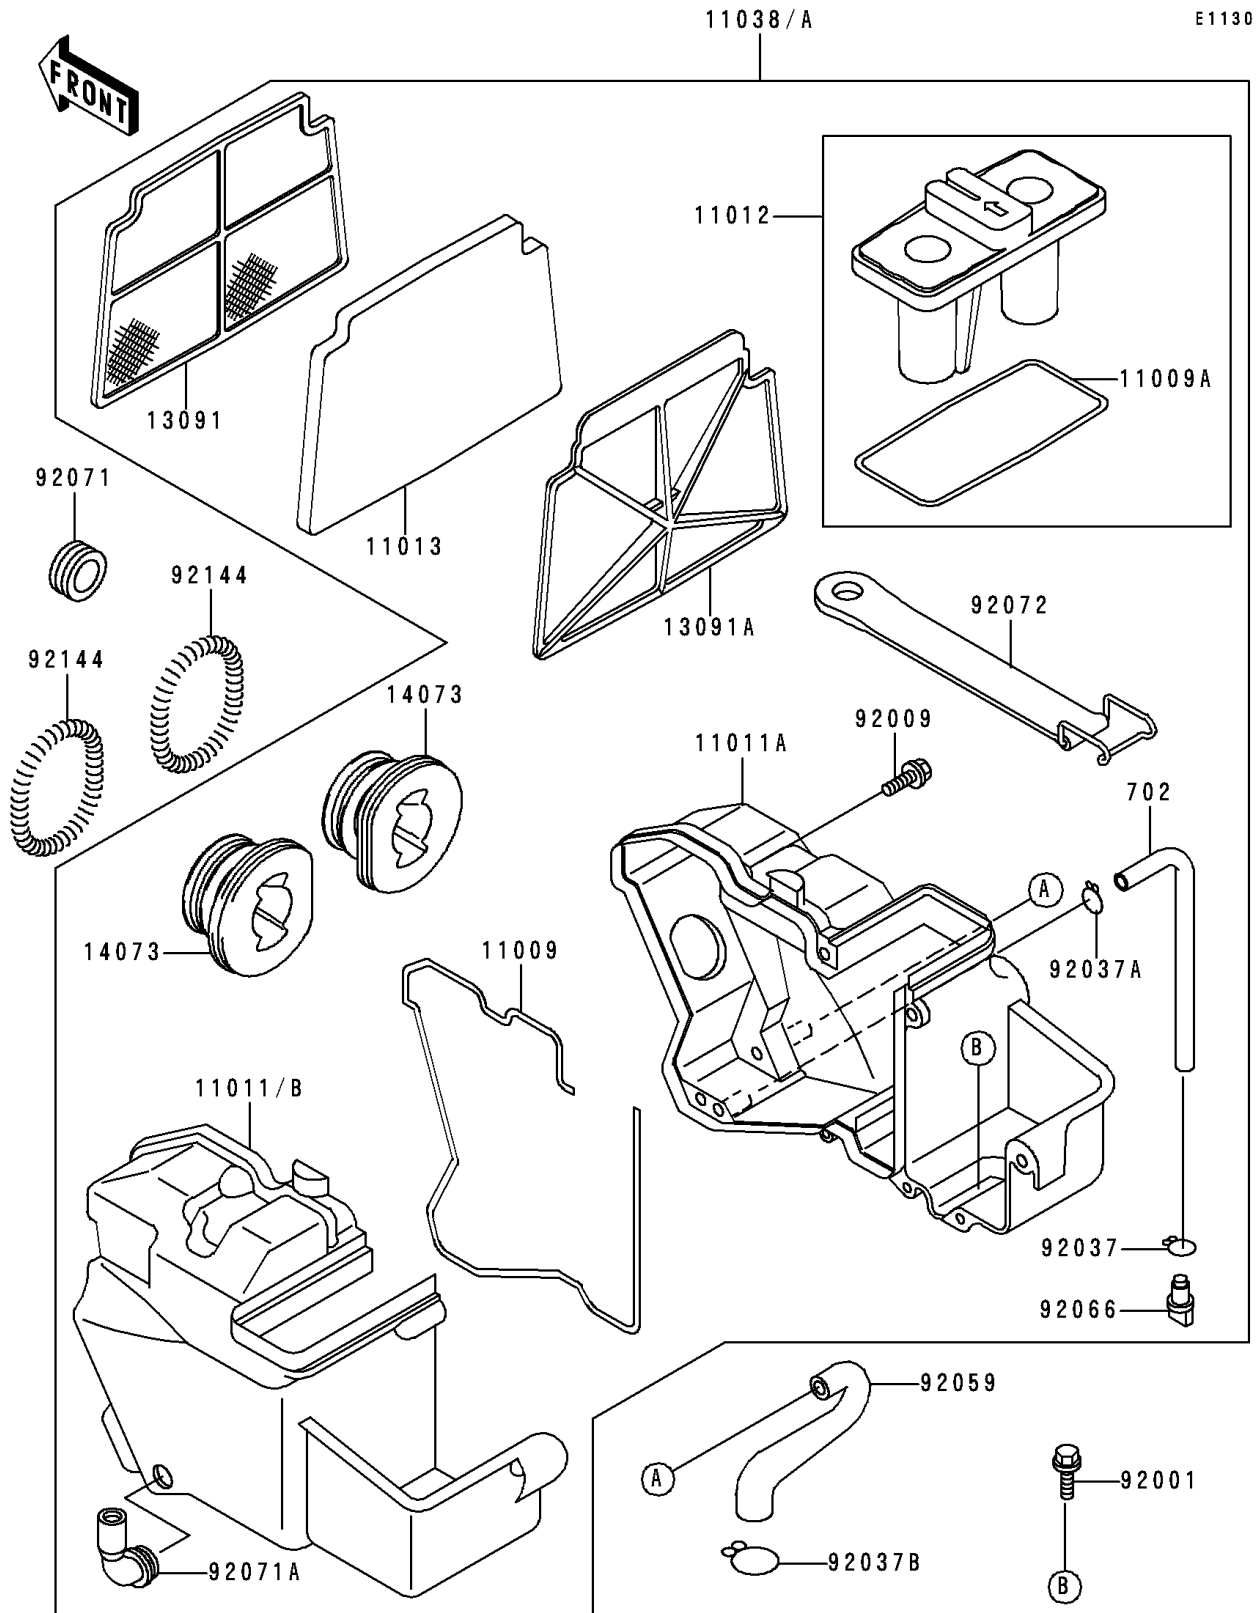

1992 Ninja® 250R PARTS DIAGRAM

Air Cleaner

1992 Ninja® 250R PARTS LIST

Air Cleaner

| ITEM NAME | PART NUMBER | QUANTITY |
|--------------------------------------|-------------|----------|
| TUBE-RUBBER (Ref # 702) | 702A07200 | 1 |
| GASKET,AIR FILTER (Ref # 11009) | 11009-1599 | 1 |
| GASKET,AIR FILTER CAP (Ref # 11009A) | 11009-1613 | 1 |
| CASE-AIR FILTER,RH (Ref # 11011A) | 11011-1219 | 1 |
| CAP,INTAKE (Ref # 11012) | 11012-1504 | 1 |
| ELEMENT-AIR FILTER (Ref # 11013) | 11013-1141 | 1 |
| HOLDER,AIR FILTER,FR (Ref # 13091) | 13091-1421 | 1 |
| HOLDER,AIR FILTER,RR (Ref # 13091A) | 13091-1422 | 1 |
| DUCT,AIR FILTER (Ref # 14073) | 14073-1307 | 2 |
| BOLT,6X20 (Ref # 92001) | 92001-1773 | 2 |
| SCREW,TAPPING,5X25 (Ref # 92009) | 92009-1339 | 10 |
| CLAMP (Ref # 92037) | 92037-1712 | 1 |
| CLAMP,TUBE (Ref # 92037A) | 92037-1972 | 1 |
| CLAMP,TUBE (Ref # 92037B) | 92037-213 | 1 |
| TUBE,BREAHER (Ref # 92059) | 92059-1676 | 1 |
| PLUG,DRAIN (Ref # 92066) | 92066-1211 | 1 |
| GROMMET,RESERVOIR (Ref # 92071) | 92071-1047 | 1 |
| BAND,AIR FILTER (Ref # 92072) | 92072-1196 | 1 |
| SPRING,AIR FILTER DUCT (Ref # 92144) | 92144-1771 | 2 |
| CASE-AIR FILTER,LH (Ref # 11011) | 11011-1218 | 1 |
| CASE-AIR FILTER,LH (Ref # 11011B) | 11011-1233 | 1 |
| CASE-ASSY-AIR FILTER (Ref # 11038) | 11038-1063 | 1 |
| CASE-ASSY-AIR FILTER (Ref # 11038A) | 11038-1067 | 1 |
| GROMMET,AIR FILTER (Ref # 92071A) | 92071-1114 | 1 |