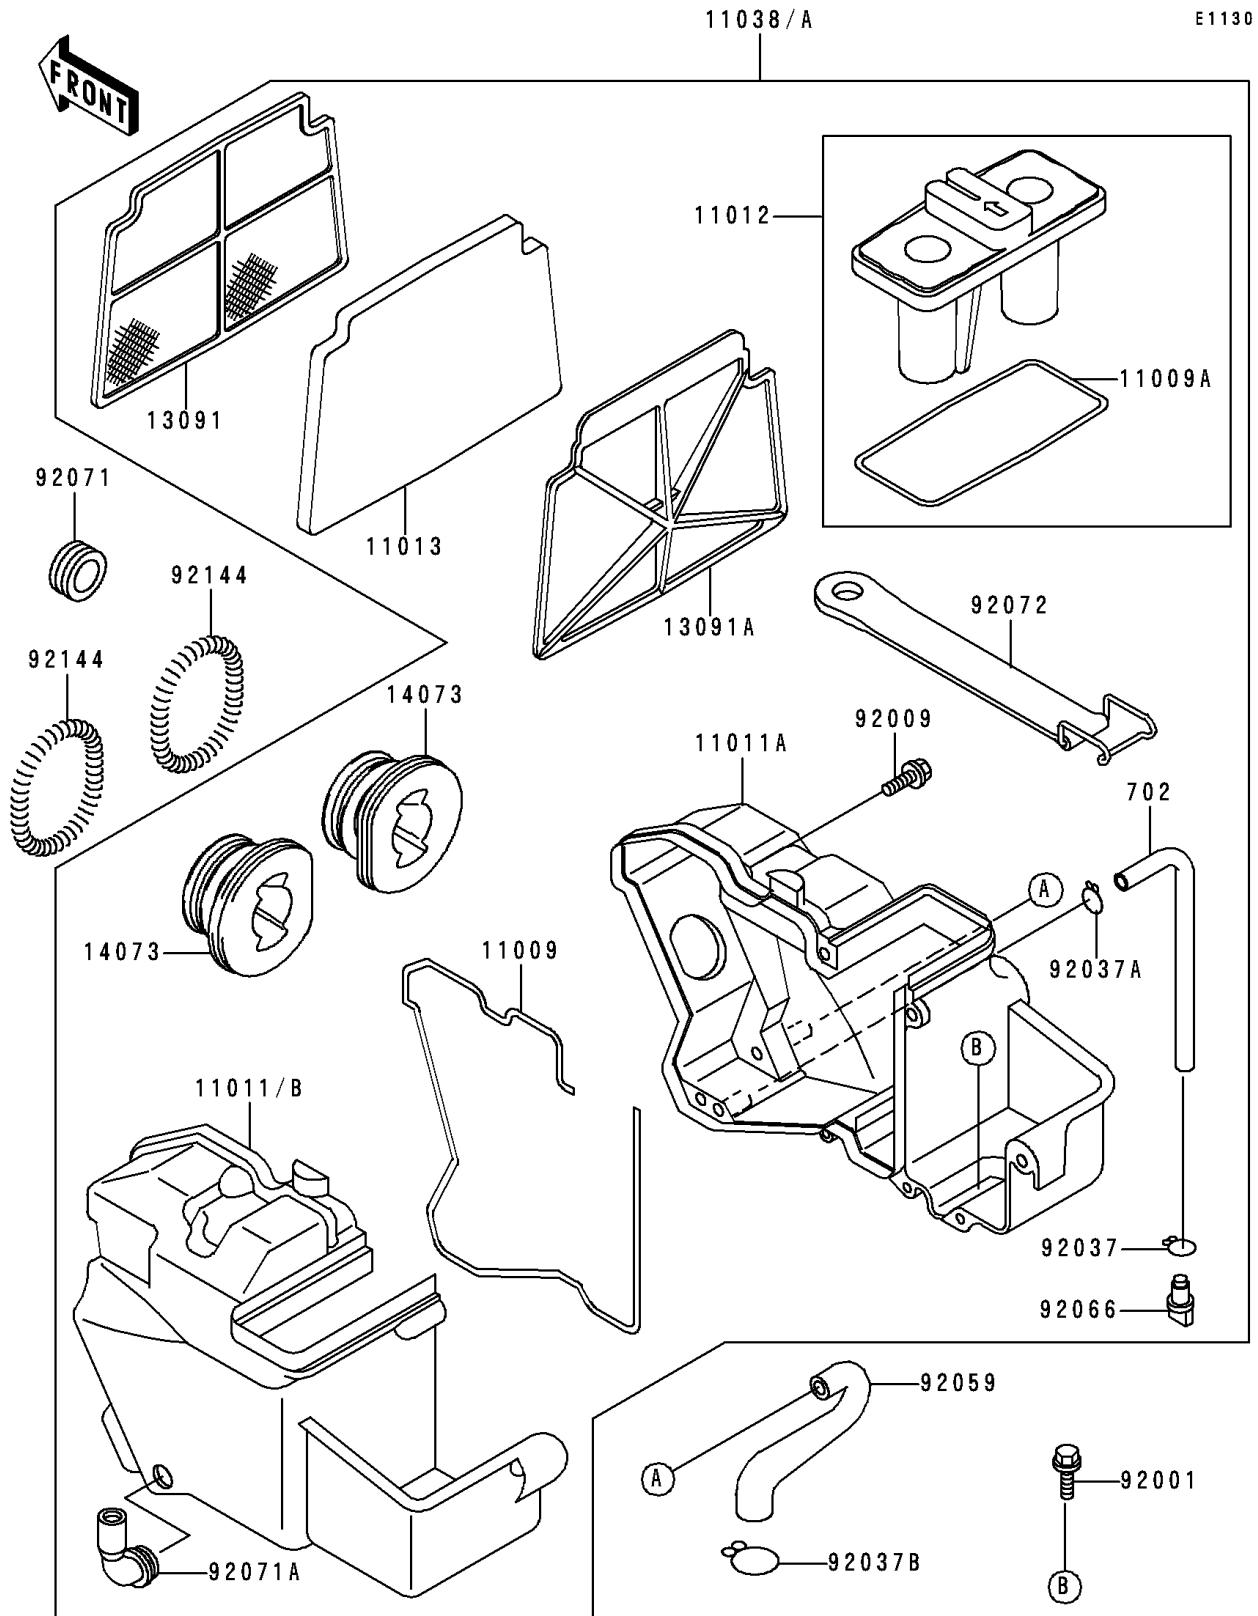

1993 Ninja® 250R PARTS DIAGRAM

Air Cleaner

1993 Ninja® 250R PARTS LIST

Air Cleaner

ITEM NAME	PART NUMBER	QUANTITY
TUBE-RUBBER (Ref # 702)	702A07200	1
GASKET,AIR FILTER (Ref # 11009)	11009-1599	1
GASKET,AIR FILTER CAP (Ref # 11009A)	11009-1613	1
CASE-AIR FILTER,RH (Ref # 11011A)	11011-1219	1
CAP,INTAKE (Ref # 11012)	11012-1504	1
ELEMENT-AIR FILTER (Ref # 11013)	11013-1141	1
HOLDER,AIR FILTER,FR (Ref # 13091)	13091-1421	1
HOLDER,AIR FILTER,RR (Ref # 13091A)	13091-1422	1
DUCT,AIR FILTER (Ref # 14073)	14073-1307	2
BOLT,6X20 (Ref # 92001)	92001-1773	2
SCREW,TAPPING,5X25 (Ref # 92009)	92009-1339	10
CLAMP (Ref # 92037)	92037-1712	1
CLAMP,TUBE (Ref # 92037A)	92037-1972	1
CLAMP,TUBE (Ref # 92037B)	92037-213	1
TUBE,BREAHER (Ref # 92059)	92059-1676	1
PLUG,DRAIN (Ref # 92066)	92066-1211	1
GROMMET,RESERVOIR (Ref # 92071)	92071-1047	1
BAND,AIR FILTER (Ref # 92072)	92072-1196	1
SPRING,AIR FILTER DUCT (Ref # 92144)	92144-1771	2
CASE-AIR FILTER,LH (Ref # 11011)	11011-1218	1
CASE-AIR FILTER,LH (Ref # 11011B)	11011-1233	1
CASE-ASSY-AIR FILTER (Ref # 11038)	11038-1063	1
CASE-ASSY-AIR FILTER (Ref # 11038A)	11038-1067	1
GROMMET,AIR FILTER (Ref # 92071A)	92071-1114	1