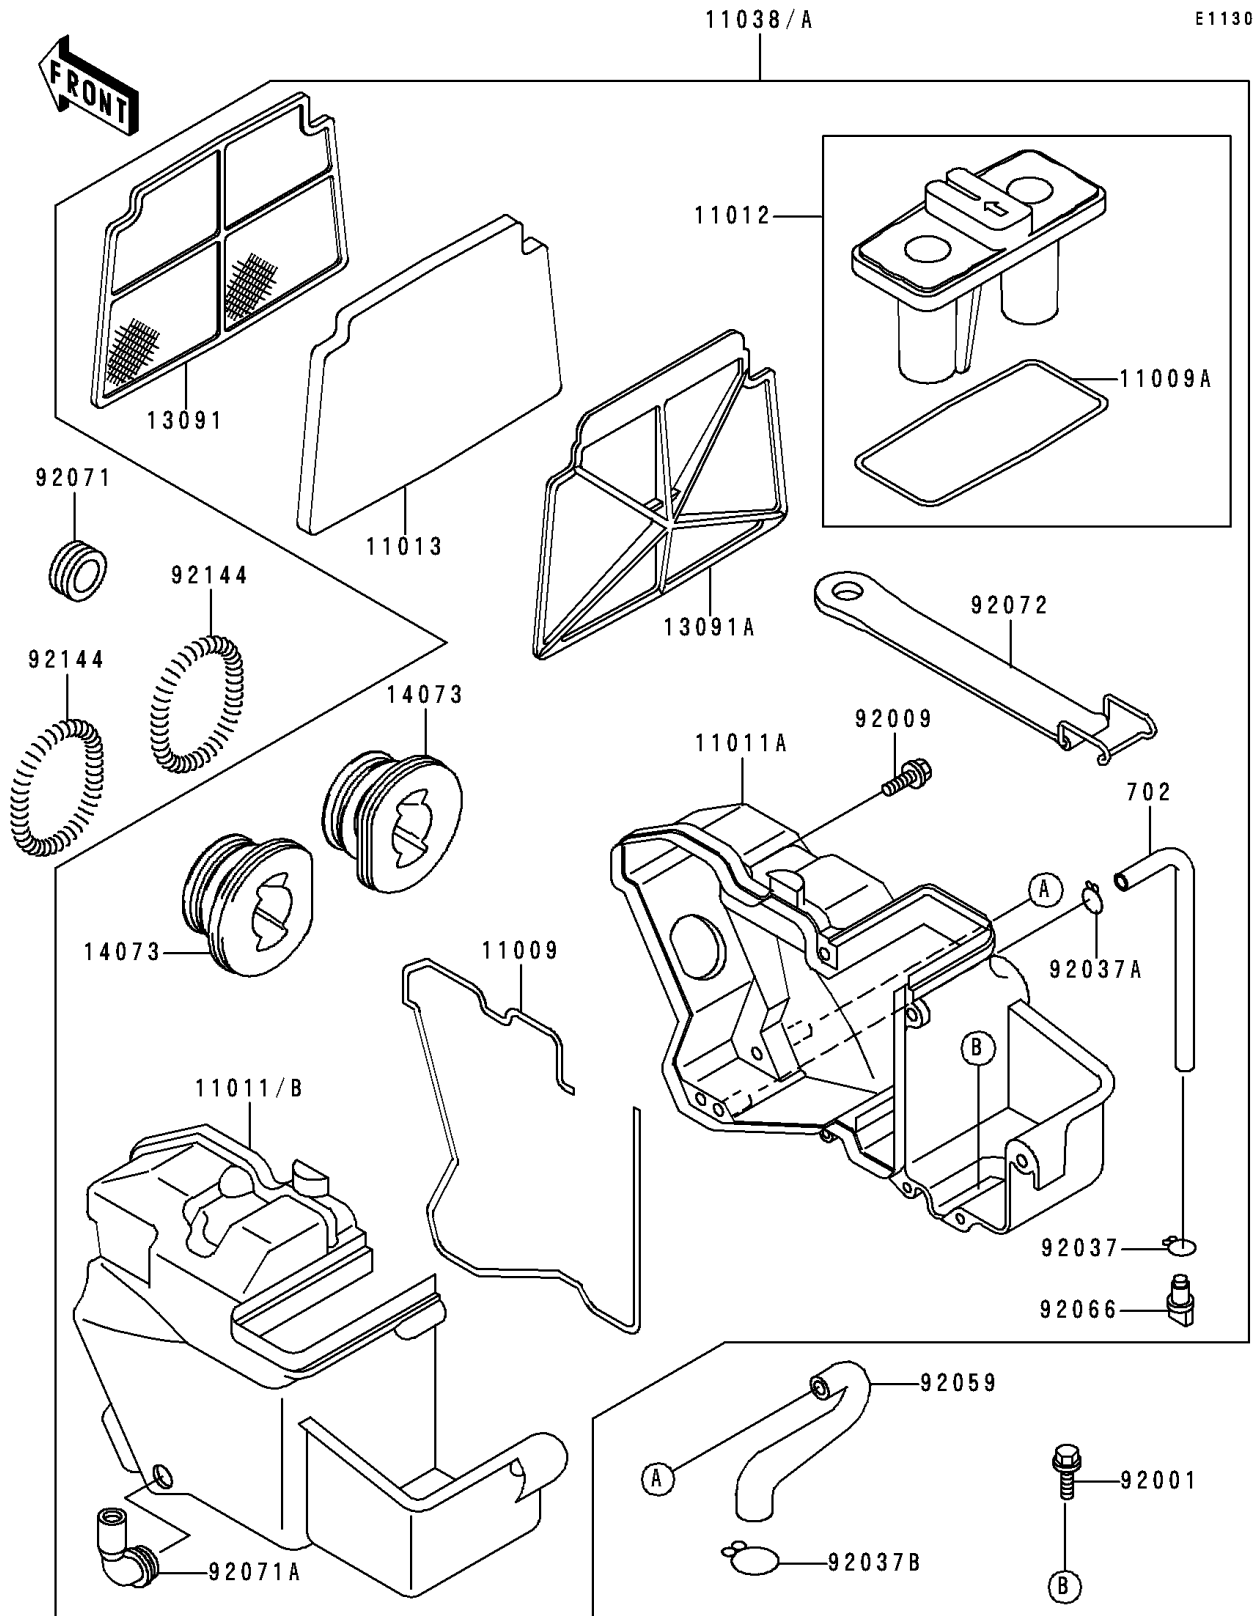

1993 Ninja® 250R PARTS DIAGRAM

Air Cleaner

1993 Ninja® 250R PARTS LIST

Air Cleaner

ITEM NAME	PART NUMBER	QUANTITY
TUBE-RUBBER (Ref # 702)	702A07200	1
GASKET,AIR FILTER (Ref # 11009)	11009-1599	1
GASKET,AIR FILTER CAP (Ref # 11009A)	11009-1613	1
CASE-AIR FILTER,RH (Ref # 11011A)	11011-1219	1
CAP,INTAKE (Ref # 11012)	11012-1504	1
ELEMENT-AIR FILTER (Ref # 11013)	11013-1141	1
HOLDER,AIR FILTER,FR (Ref # 13091)	13091-1421	1
HOLDER,AIR FILTER,RR (Ref # 13091A)	13091-1422	1
DUCT,AIR FILTER (Ref # 14073)	14073-1307	2
BOLT,6X20 (Ref # 92001)	92001-1773	2
SCREW,TAPPING,5X25 (Ref # 92009)	92009-1339	10
CLAMP (Ref # 92037)	92037-1712	1
CLAMP,TUBE (Ref # 92037A)	92037-1972	1
CLAMP,TUBE (Ref # 92037B)	92037-213	1
TUBE,BREAHER (Ref # 92059)	92059-1676	1
PLUG,DRAIN (Ref # 92066)	92066-1211	1
GROMMET,RESERVOIR (Ref # 92071)	92071-1047	1
BAND,AIR FILTER (Ref # 92072)	92072-1196	1
SPRING,AIR FILTER DUCT (Ref # 92144)	92144-1771	2
CASE-AIR FILTER,LH (Ref # 11011)	11011-1218	1
CASE-AIR FILTER,LH (Ref # 11011B)	11011-1233	1
CASE-ASSY-AIR FILTER (Ref # 11038)	11038-1063	1
CASE-ASSY-AIR FILTER (Ref # 11038A)	11038-1067	1
GROMMET,AIR FILTER (Ref # 92071A)	92071-1114	1