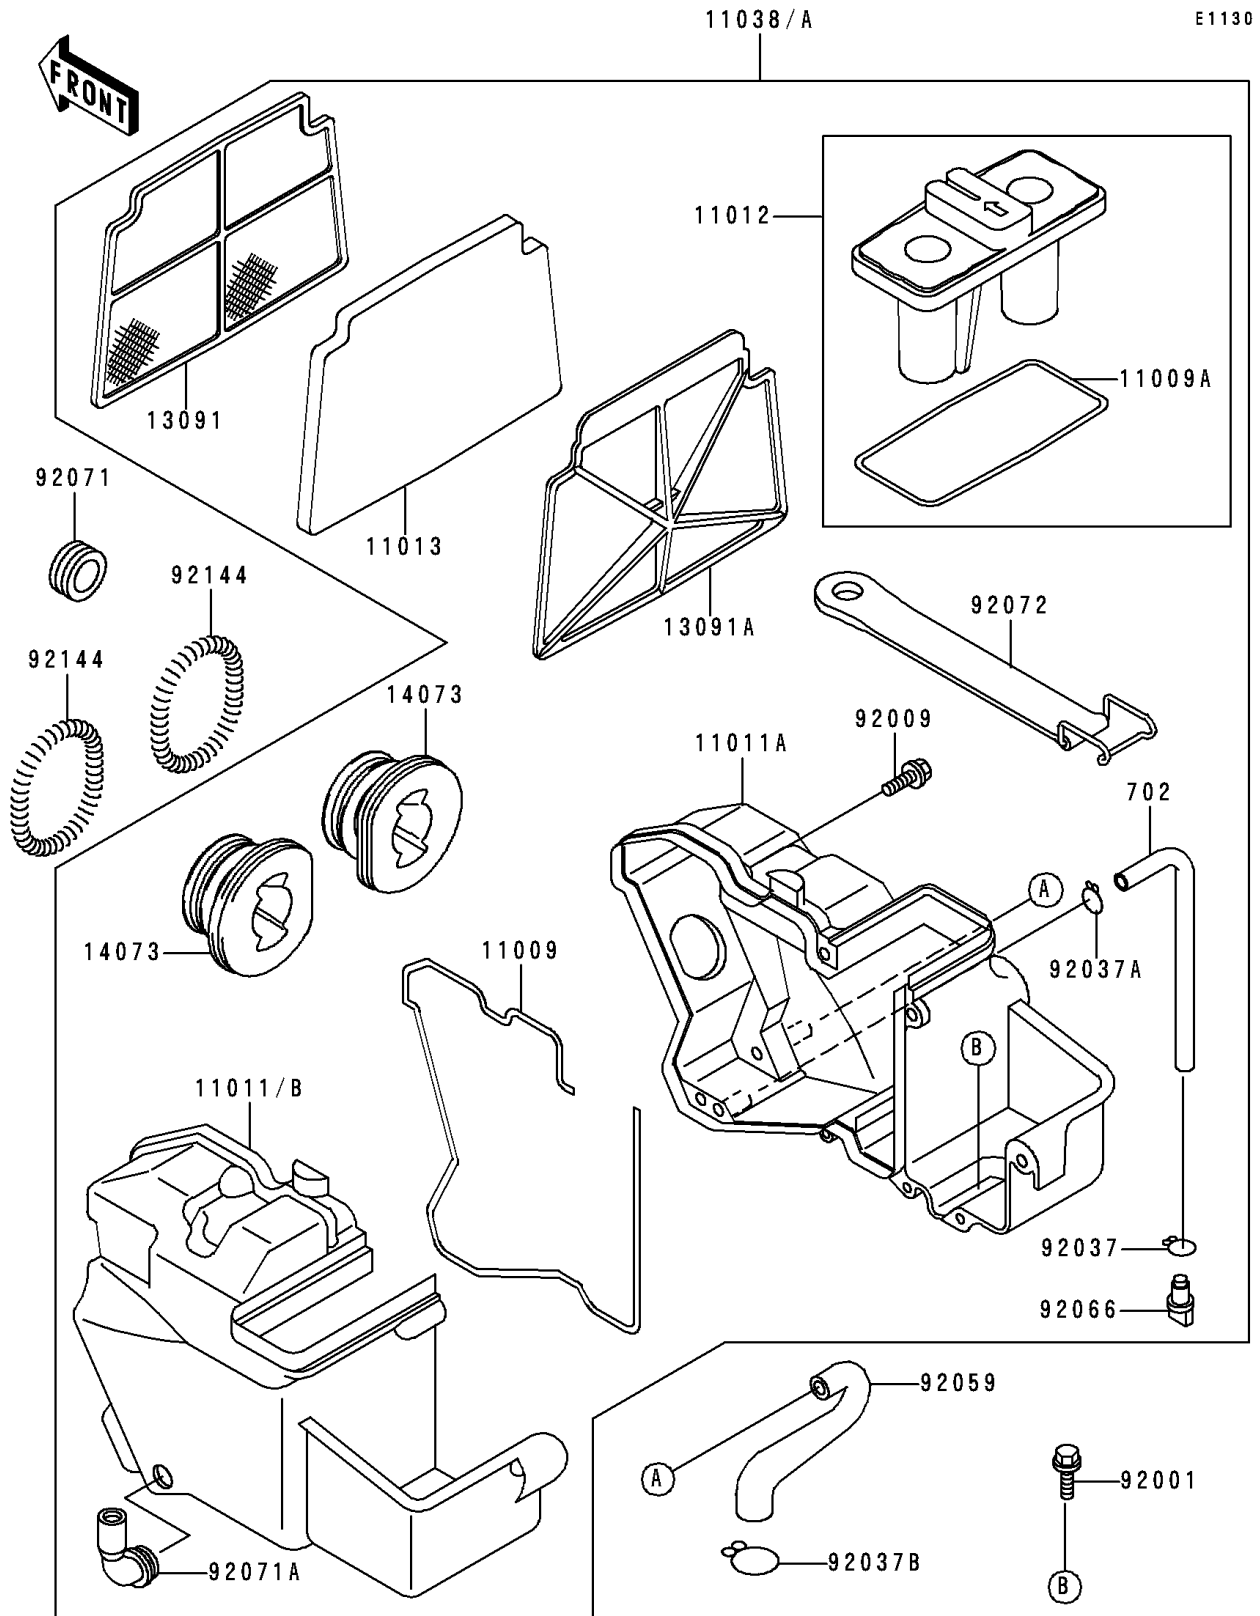

# 1994 Ninja® 250R PARTS DIAGRAM

Air Cleaner

# 1994 Ninja® 250R PARTS LIST

## Air Cleaner

ITEM NAME	PART NUMBER	QUANTITY
TUBE-RUBBER (Ref # 702)	702A07200	1
GASKET,AIR FILTER (Ref # 11009)	11009-1599	1
GASKET,AIR FILTER CAP (Ref # 11009A)	11009-1613	1
CASE-AIR FILTER,RH (Ref # 11011A)	11011-1219	1
CAP,INTAKE (Ref # 11012)	11012-1504	1
ELEMENT-AIR FILTER (Ref # 11013)	11013-1141	1
HOLDER,AIR FILTER,FR (Ref # 13091)	13091-1421	1
HOLDER,AIR FILTER,RR (Ref # 13091A)	13091-1422	1
DUCT,AIR FILTER (Ref # 14073)	14073-1307	2
BOLT,6X20 (Ref # 92001)	92001-1773	2
SCREW,TAPPING,5X25 (Ref # 92009)	92009-1339	10
CLAMP (Ref # 92037)	92037-1712	1
CLAMP,TUBE (Ref # 92037A)	92037-1972	1
CLAMP,TUBE (Ref # 92037B)	92037-213	1
TUBE,BREAHER (Ref # 92059)	92059-1676	1
PLUG,DRAIN (Ref # 92066)	92066-1211	1
GROMMET,RESERVOIR (Ref # 92071)	92071-1047	1
BAND,AIR FILTER (Ref # 92072)	92072-1196	1
SPRING,AIR FILTER DUCT (Ref # 92144)	92144-1771	2
CASE-AIR FILTER,LH (Ref # 11011)	11011-1218	1
CASE-AIR FILTER,LH (Ref # 11011B)	11011-1233	1
CASE-ASSY-AIR FILTER (Ref # 11038)	11038-1063	1
CASE-ASSY-AIR FILTER (Ref # 11038A)	11038-1067	1
GROMMET,AIR FILTER (Ref # 92071A)	92071-1114	1