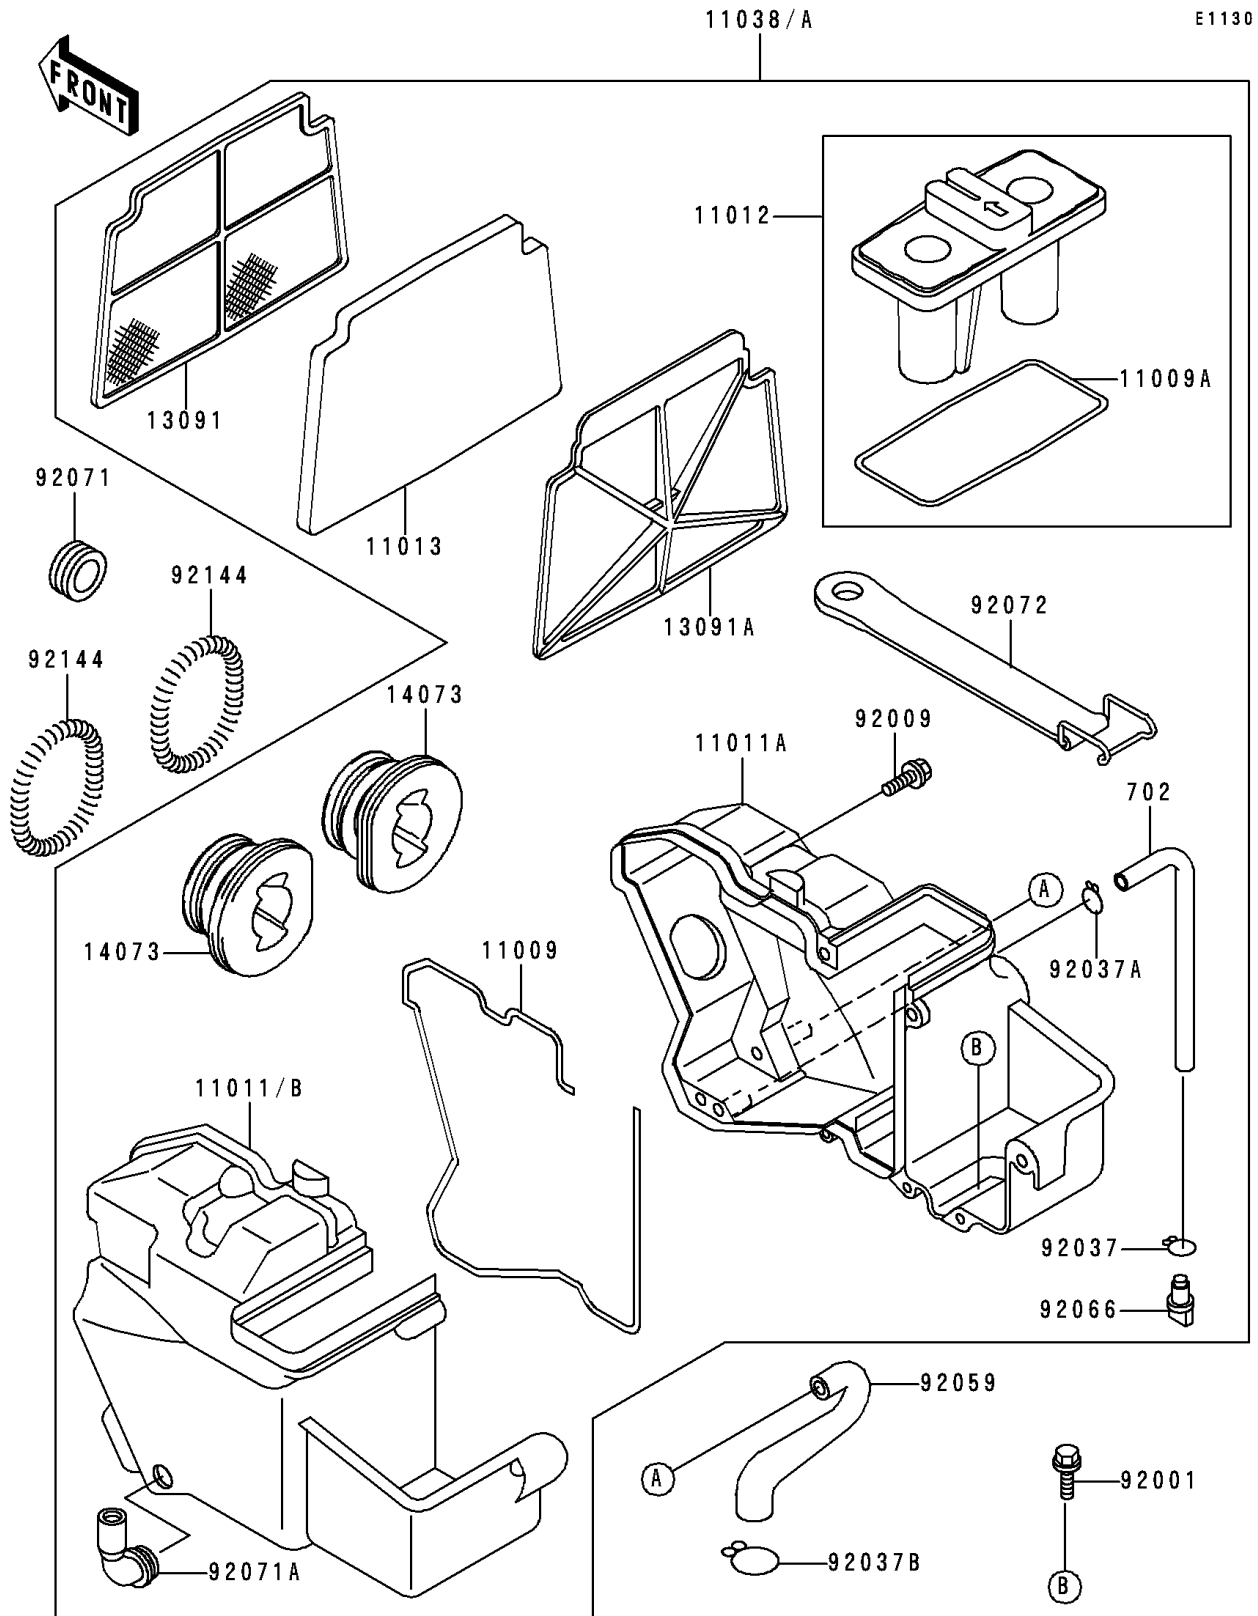

1995 Ninja® 250R PARTS DIAGRAM

Air Cleaner

1995 Ninja® 250R PARTS LIST

Air Cleaner

ITEM NAME	PART NUMBER	QUANTITY
TUBE-RUBBER (Ref # 702)	702A07200	1
GASKET,AIR FILTER (Ref # 11009)	11009-1599	1
GASKET,AIR FILTER CAP (Ref # 11009A)	11009-1613	1
CASE-AIR FILTER,RH (Ref # 11011A)	11011-1219	1
CAP,INTAKE (Ref # 11012)	11012-1504	1
ELEMENT-AIR FILTER (Ref # 11013)	11013-1141	1
HOLDER,AIR FILTER,FR (Ref # 13091)	13091-1421	1
HOLDER,AIR FILTER,RR (Ref # 13091A)	13091-1422	1
DUCT,AIR FILTER (Ref # 14073)	14073-1307	2
BOLT,6X20 (Ref # 92001)	92001-1773	2
SCREW,TAPPING,5X25 (Ref # 92009)	92009-1339	10
CLAMP (Ref # 92037)	92037-1712	1
CLAMP,TUBE (Ref # 92037A)	92037-1972	1
CLAMP,TUBE (Ref # 92037B)	92037-213	1
TUBE,BREAHER (Ref # 92059)	92059-1676	1
PLUG,DRAIN (Ref # 92066)	92066-1211	1
GROMMET,RESERVOIR (Ref # 92071)	92071-1047	1
BAND,AIR FILTER (Ref # 92072)	92072-1196	1
SPRING,AIR FILTER DUCT (Ref # 92144)	92144-1771	2
CASE-AIR FILTER,LH (Ref # 11011)	11011-1218	1
CASE-AIR FILTER,LH (Ref # 11011B)	11011-1233	1
CASE-ASSY-AIR FILTER (Ref # 11038)	11038-1063	1
CASE-ASSY-AIR FILTER (Ref # 11038A)	11038-1067	1
GROMMET,AIR FILTER (Ref # 92071A)	92071-1114	1