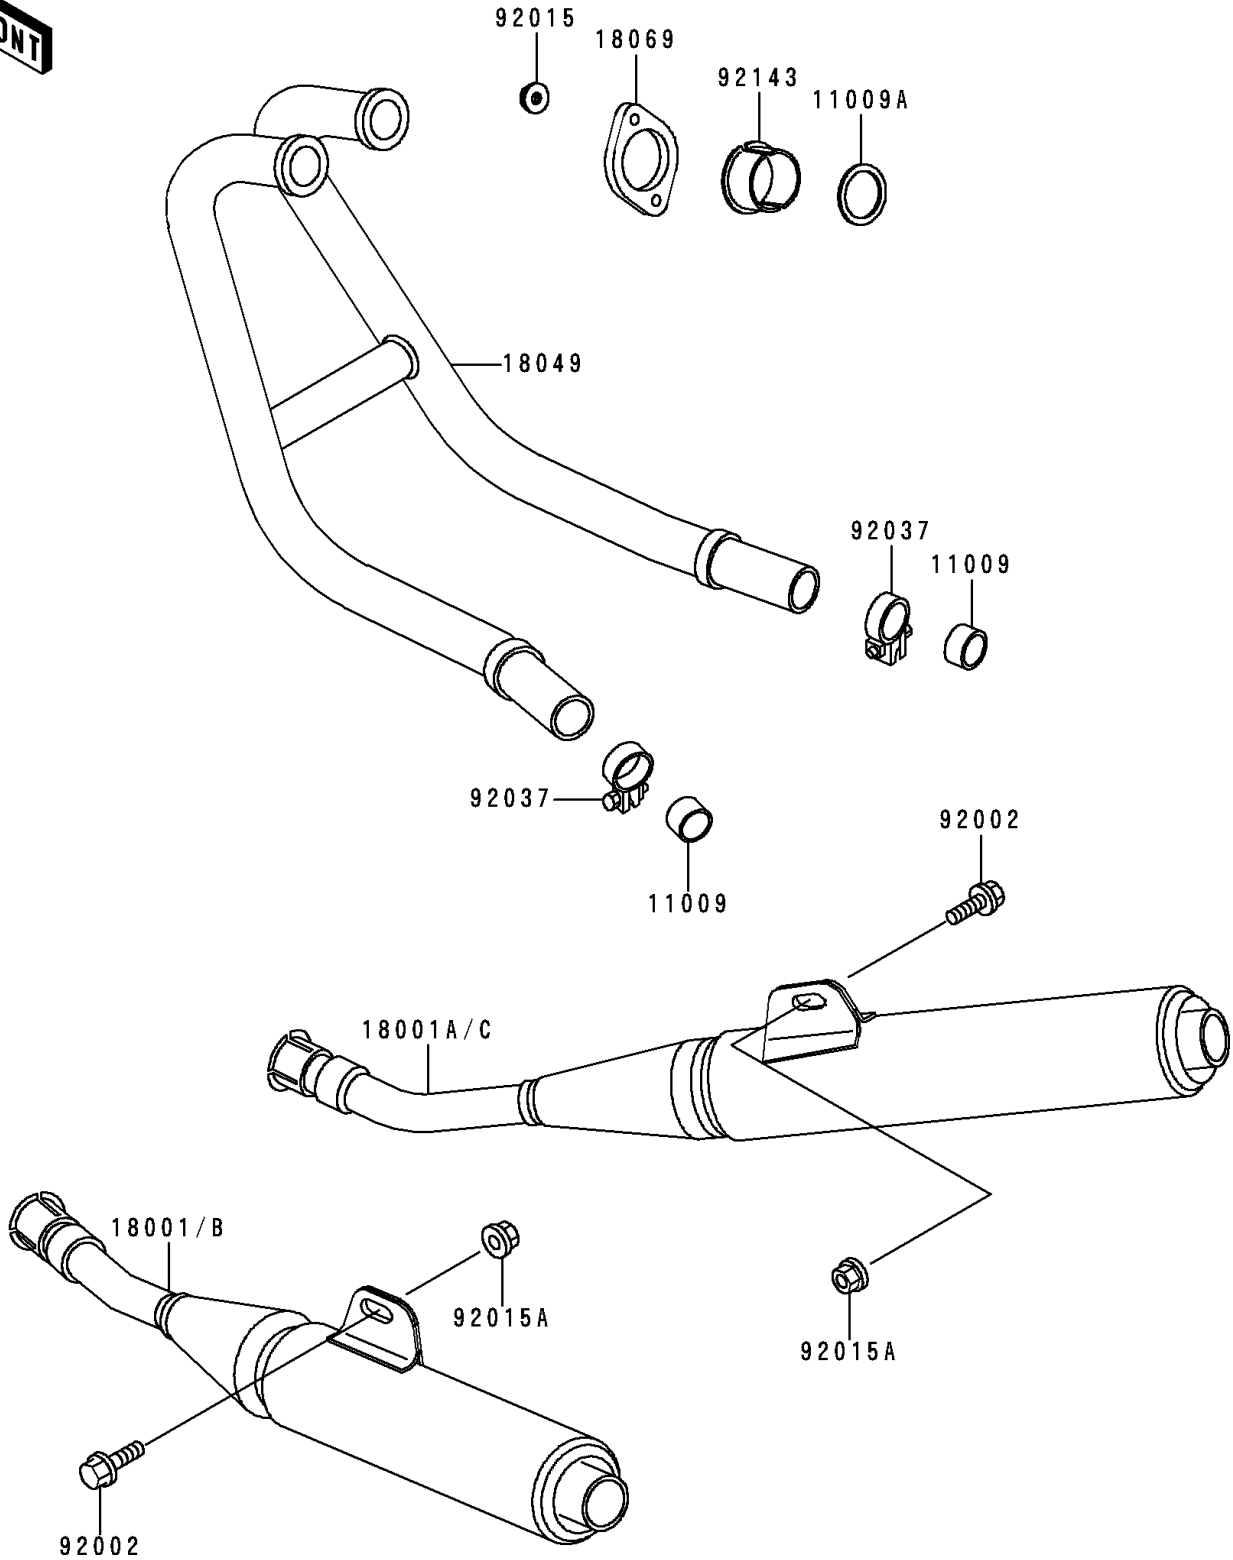

1992 Ninja® 250R PARTS DIAGRAM

Muffler(s)

E1140

1992 Ninja® 250R PARTS LIST

Muffler(s)

ITEM NAME	PART NUMBER	QUANTITY
GASKET,MUFFLER CONNECTING (Ref # 11009)	11009-1865	2
GASKET,EXHAUST PIPE HOLDER (Ref # 11009A)	11009-1866	2
PIPE-EXHAUST (Ref # 18049)	18049-1431	1
HOLDER-EXHAUST PIPE (Ref # 18069)	18069-1075	2
BOLT,10X30 (Ref # 92002)	92002-1787	2
NUT,6MM (Ref # 92015)	92015-1365	4
NUT,FLANGED,10MM (Ref # 92015A)	92015-1387	2
CLAMP,39.5MM (Ref # 92037)	92037-1792	2
COLLAR,EXHAUST PIPE (Ref # 92143)	92143-1006	4
MUFFLER,LH (Ref # 18001)	18001-1695	1
MUFFLER,RH (Ref # 18001A)	18001-1696	1
MUFFLER,LH (Ref # 18001B)	18001-1724	1
MUFFLER,RH (Ref # 18001C)	18001-1725	1