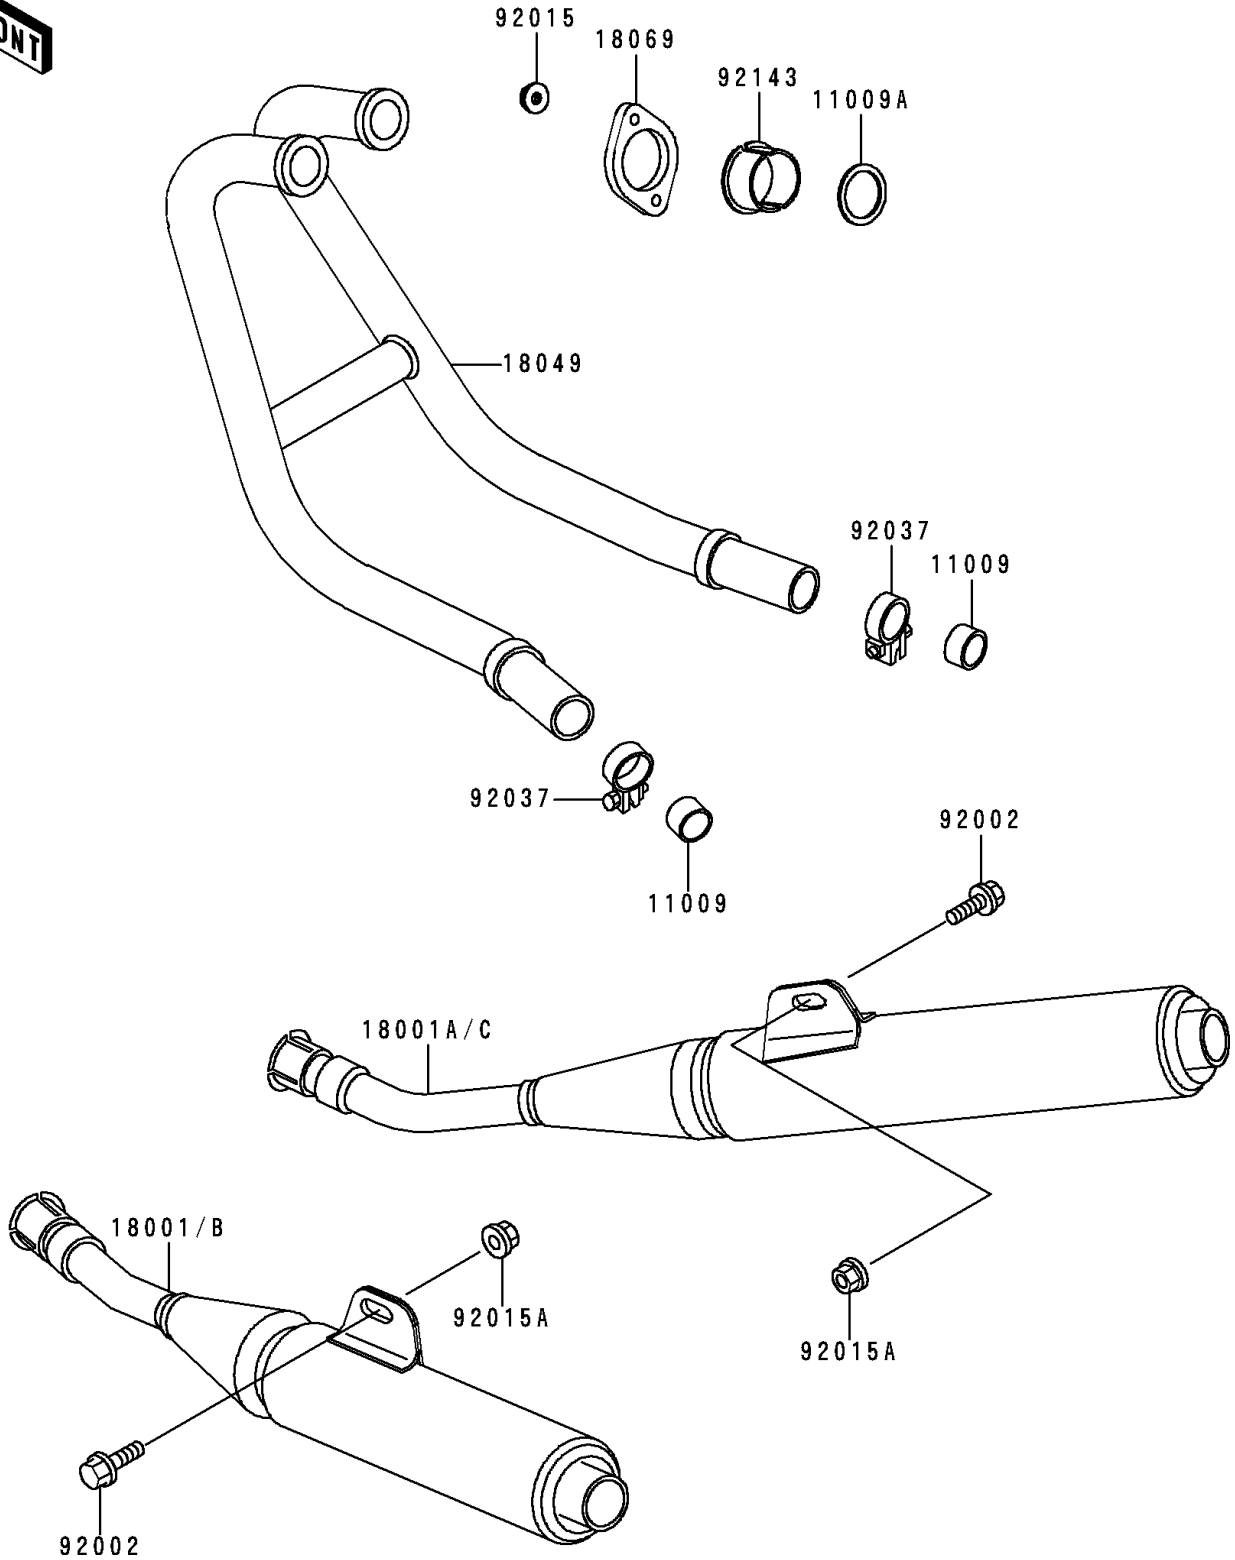

1993 Ninja® 250R PARTS DIAGRAM

Muffler(s)

E1140

1993 Ninja® 250R PARTS LIST

Muffler(s)

ITEM NAME	PART NUMBER	QUANTITY
GASKET,MUFFLER CONNECTING (Ref # 11009)	11009-1865	2
GASKET,EXHAUST PIPE HOLDER (Ref # 11009A)	11009-1866	2
PIPE-EXHAUST (Ref # 18049)	18049-1431	1
HOLDER-EXHAUST PIPE (Ref # 18069)	18069-1075	2
BOLT,10X30 (Ref # 92002)	92002-1787	2
NUT,6MM (Ref # 92015)	92015-1365	4
NUT,FLANGED,10MM (Ref # 92015A)	92015-1387	2
CLAMP,39.5MM (Ref # 92037)	92037-1792	2
COLLAR,EXHAUST PIPE (Ref # 92143)	92143-1006	4
MUFFLER,LH (Ref # 18001)	18001-1695	1
MUFFLER,RH (Ref # 18001A)	18001-1696	1
MUFFLER,LH (Ref # 18001B)	18001-1724	1
MUFFLER,RH (Ref # 18001C)	18001-1725	1