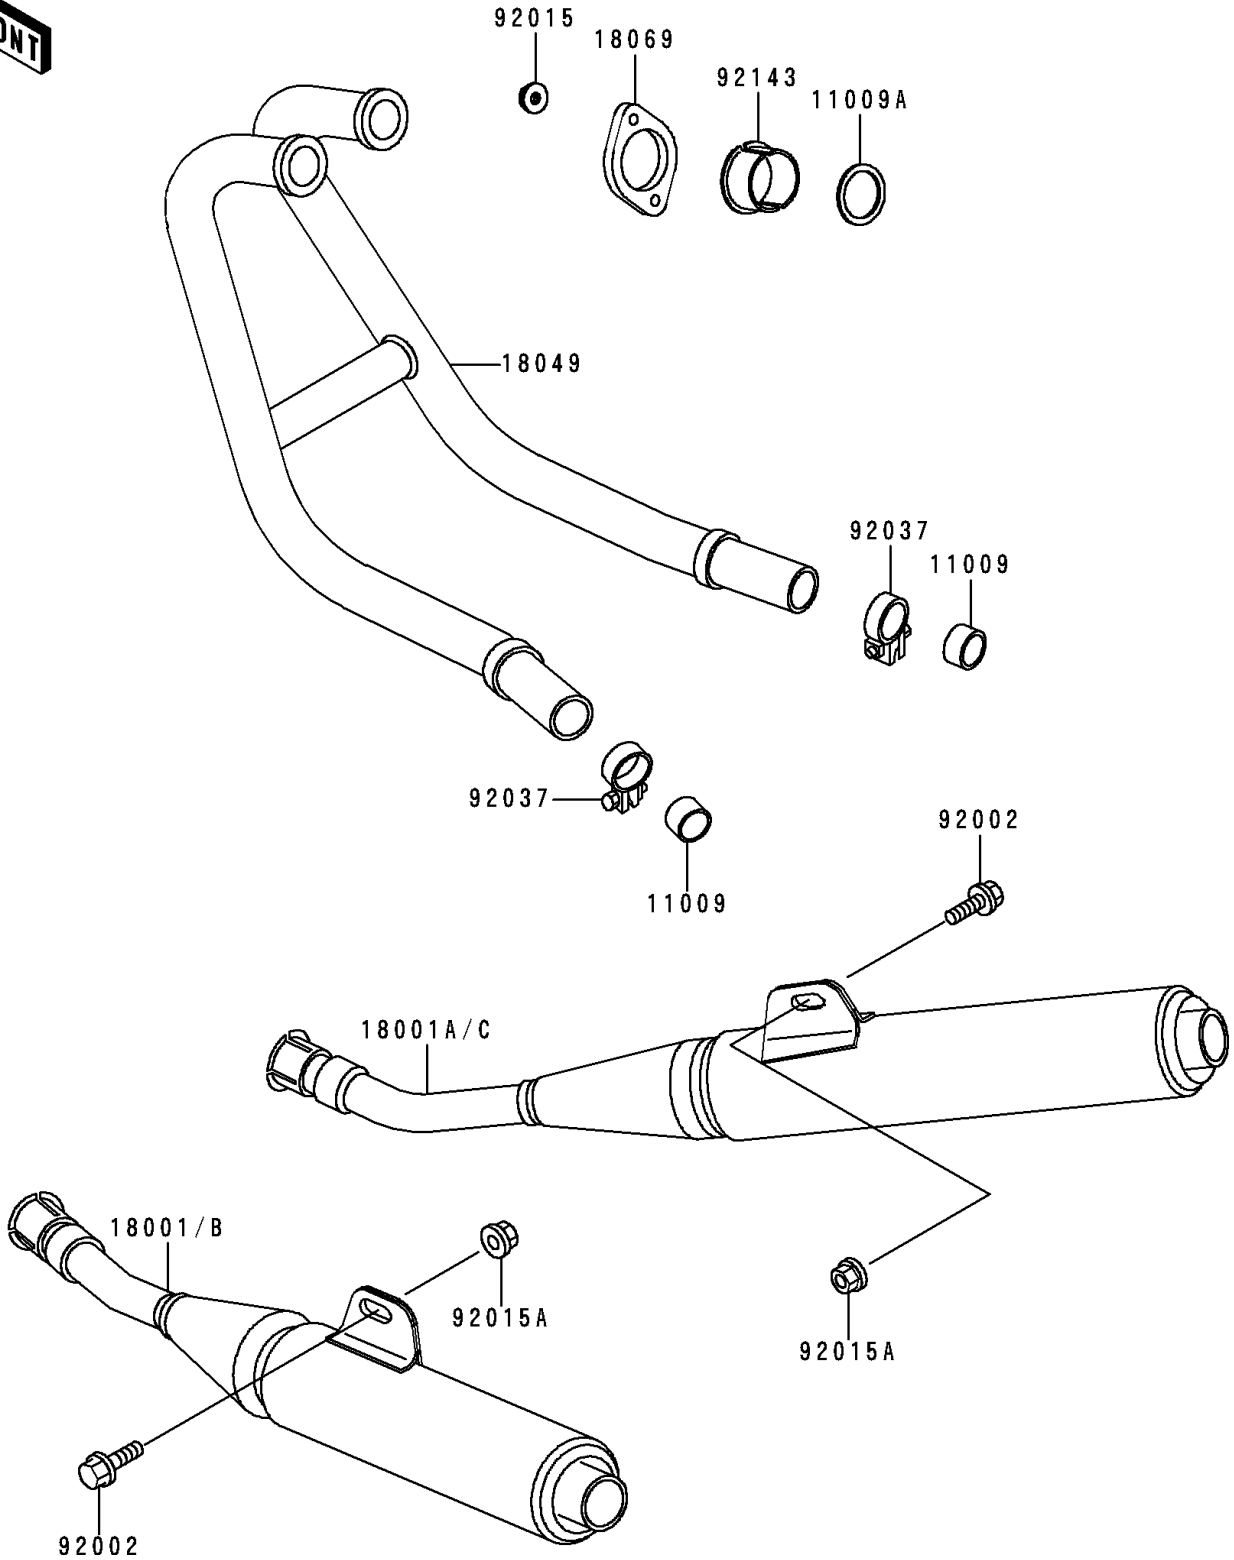

1993 Ninja® 250R PARTS DIAGRAM

Muffler(s)

E1140

1993 Ninja® 250R PARTS LIST

Muffler(s)

ITEM NAME	PART NUMBER	QUANTITY
GASKET,MUFFLER CONNECTING (Ref # 11009)	11009-1865	2
GASKET,EXHAUST PIPE HOLDER (Ref # 11009A)	11009-1866	2
PIPE-EXHAUST (Ref # 18049)	18049-1431	1
HOLDER-EXHAUST PIPE (Ref # 18069)	18069-1075	2
BOLT,10X30 (Ref # 92002)	92002-1787	2
NUT,6MM (Ref # 92015)	92015-1365	4
NUT,FLANGED,10MM (Ref # 92015A)	92015-1387	2
CLAMP,39.5MM (Ref # 92037)	92037-1792	2
COLLAR,EXHAUST PIPE (Ref # 92143)	92143-1006	4
MUFFLER,LH (Ref # 18001)	18001-1695	1
MUFFLER,RH (Ref # 18001A)	18001-1696	1
MUFFLER,LH (Ref # 18001B)	18001-1724	1
MUFFLER,RH (Ref # 18001C)	18001-1725	1