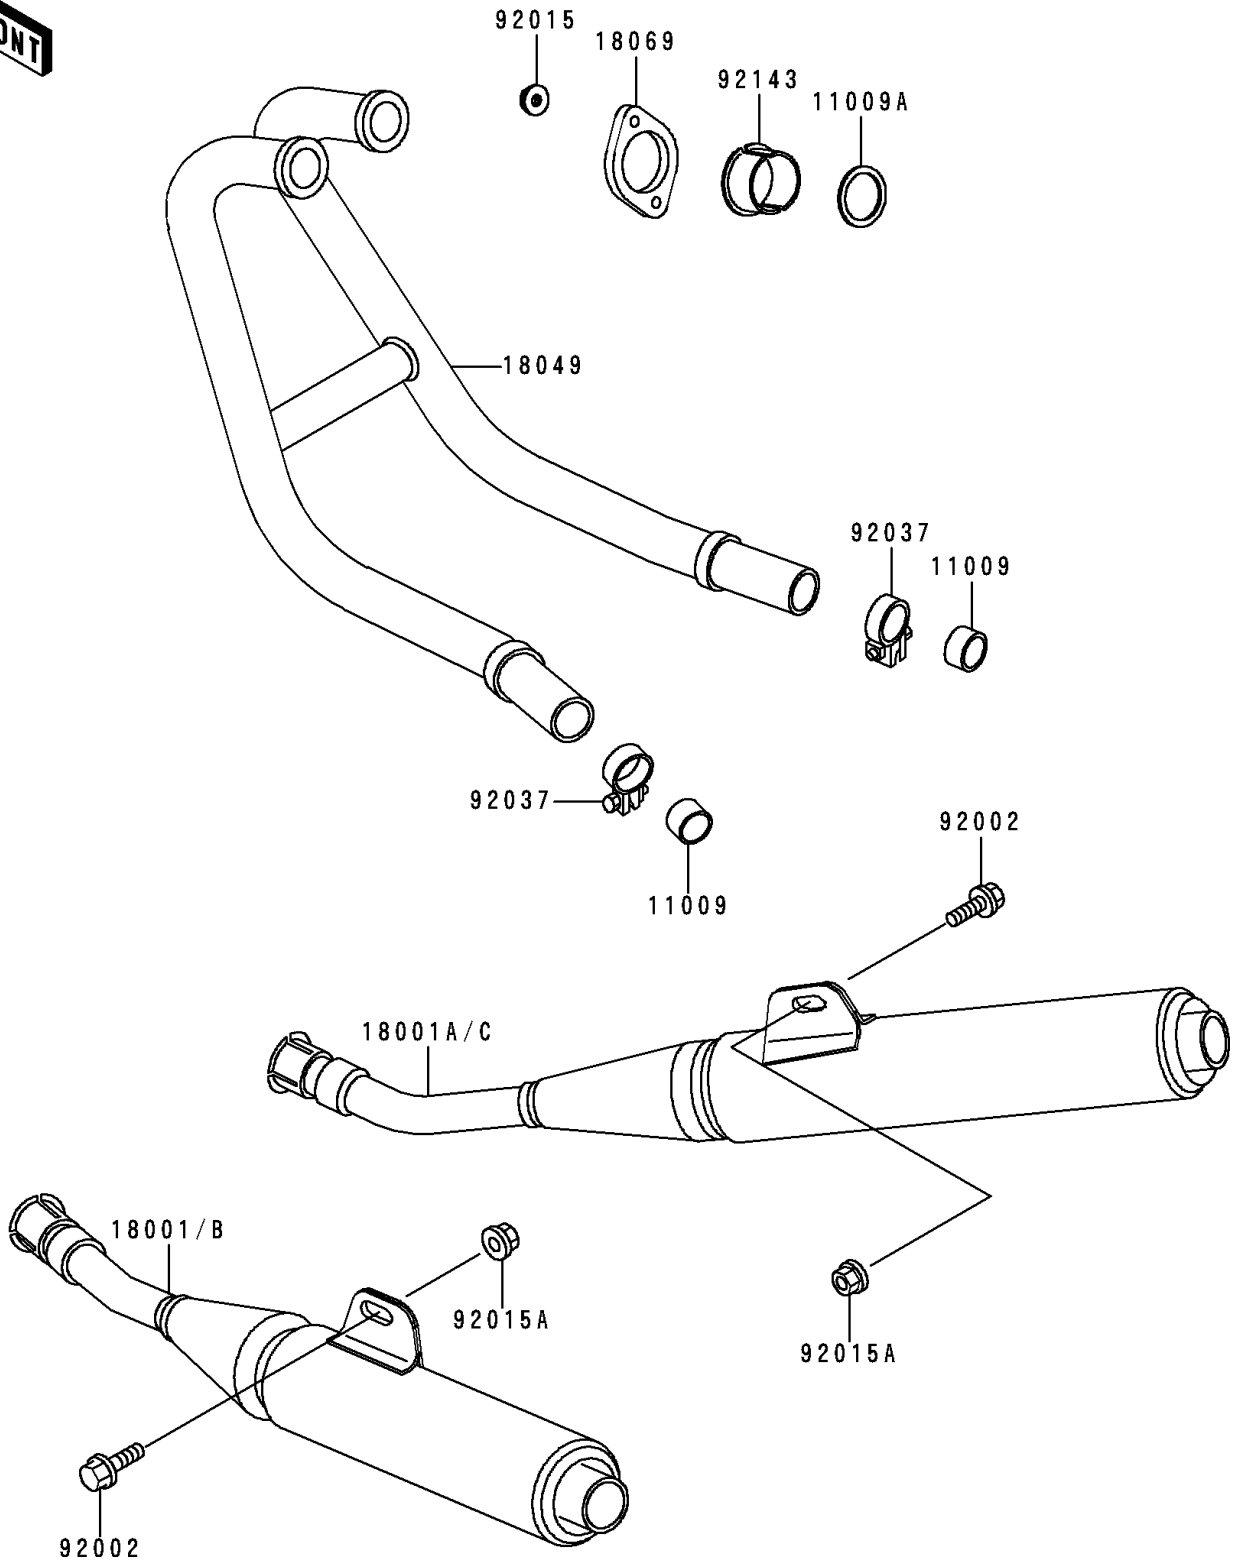

1994 Ninja® 250R PARTS DIAGRAM

Muffler(s)

E1140

1994 Ninja® 250R PARTS LIST

Muffler(s)

ITEM NAME	PART NUMBER	QUANTITY
GASKET,MUFFLER CONNECTING (Ref # 11009)	11009-1865	2
GASKET,EXHAUST PIPE HOLDER (Ref # 11009A)	11009-1866	2
PIPE-EXHAUST (Ref # 18049)	18049-1431	1
HOLDER-EXHAUST PIPE (Ref # 18069)	18069-1075	2
BOLT,10X30 (Ref # 92002)	92002-1787	2
NUT,6MM (Ref # 92015)	92015-1365	4
NUT,FLANGED,10MM (Ref # 92015A)	92015-1387	2
CLAMP,39.5MM (Ref # 92037)	92037-1792	2
COLLAR,EXHAUST PIPE (Ref # 92143)	92143-1006	4
MUFFLER,LH (Ref # 18001)	18001-1695	1
MUFFLER,RH (Ref # 18001A)	18001-1696	1
MUFFLER,LH (Ref # 18001B)	18001-1724	1
MUFFLER,RH (Ref # 18001C)	18001-1725	1