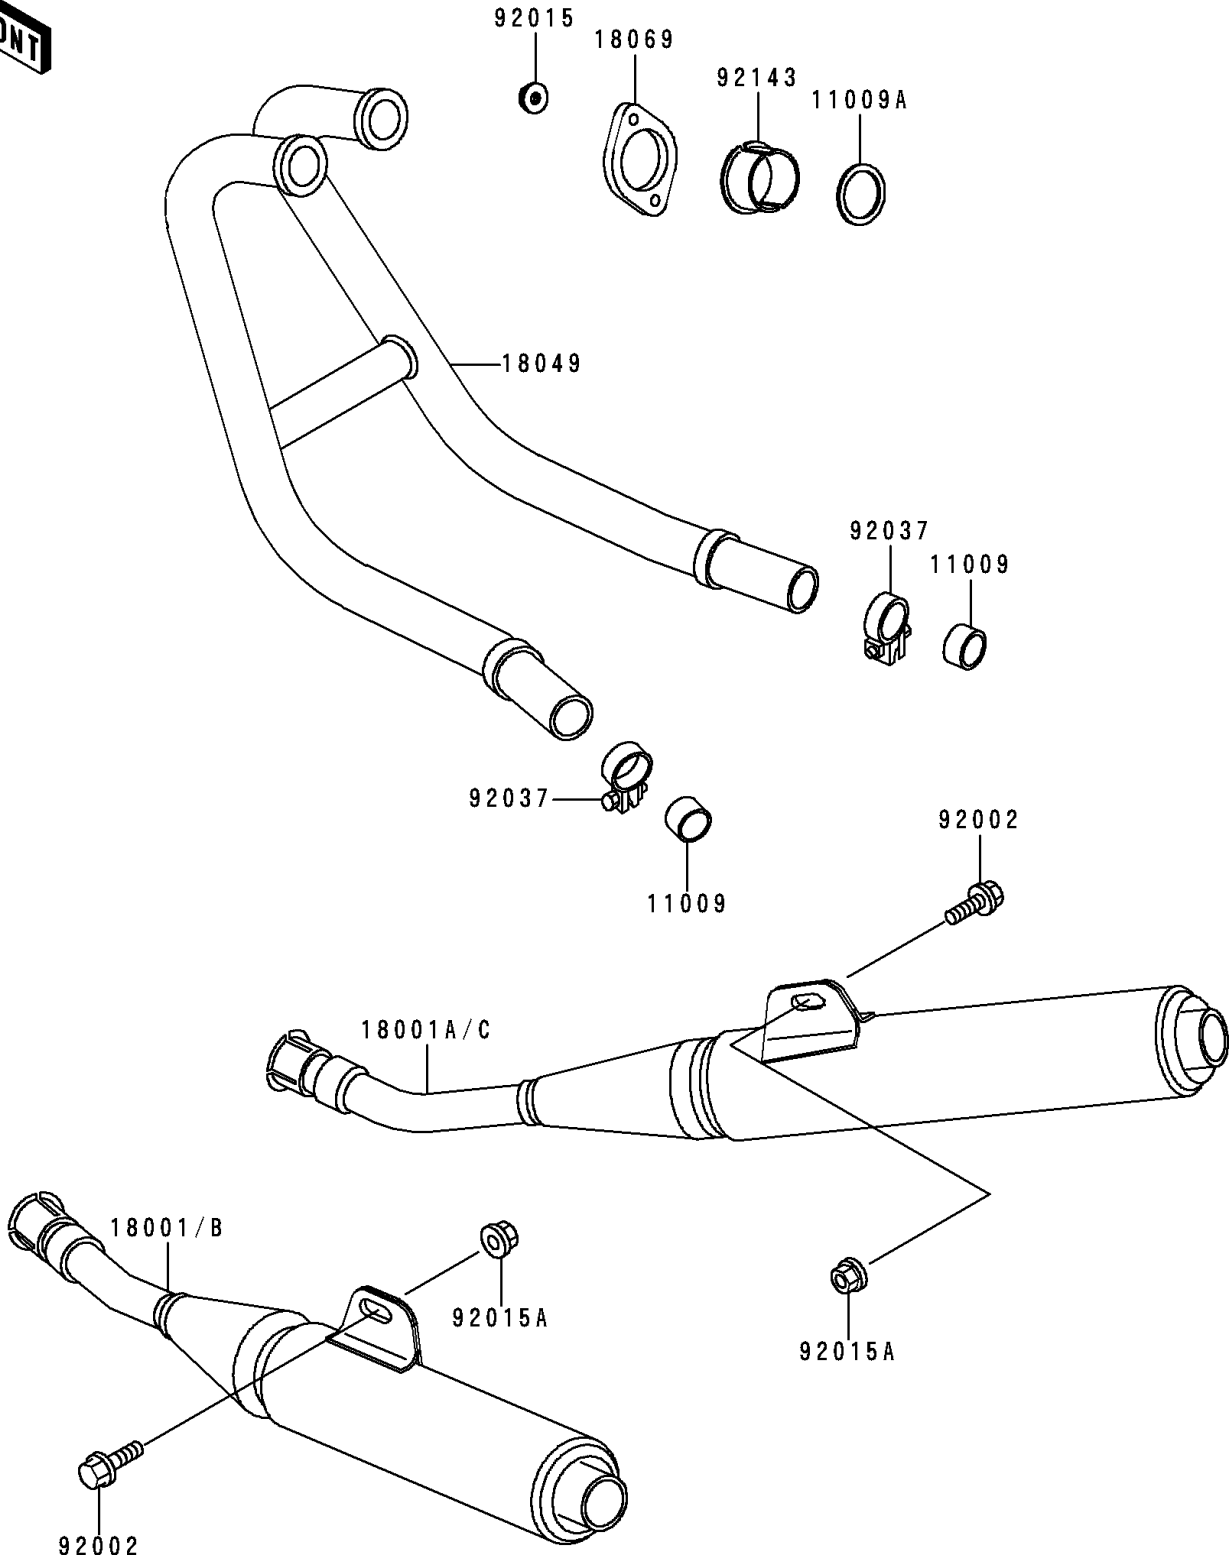

# 1994 Ninja® 250R PARTS DIAGRAM

Muffler(s)

E1140

## 1994 Ninja® 250R PARTS LIST

### Muffler(s)

ITEM NAME	PART NUMBER	QUANTITY
GASKET,MUFFLER CONNECTING (Ref # 11009)	11009-1865	2
GASKET,EXHAUST PIPE HOLDER (Ref # 11009A)	11009-1866	2
PIPE-EXHAUST (Ref # 18049)	18049-1431	1
HOLDER-EXHAUST PIPE (Ref # 18069)	18069-1075	2
BOLT,10X30 (Ref # 92002)	92002-1787	2
NUT,6MM (Ref # 92015)	92015-1365	4
NUT,FLANGED,10MM (Ref # 92015A)	92015-1387	2
CLAMP,39.5MM (Ref # 92037)	92037-1792	2
COLLAR,EXHAUST PIPE (Ref # 92143)	92143-1006	4
MUFFLER,LH (Ref # 18001)	18001-1695	1
MUFFLER,RH (Ref # 18001A)	18001-1696	1
MUFFLER,LH (Ref # 18001B)	18001-1724	1
MUFFLER,RH (Ref # 18001C)	18001-1725	1