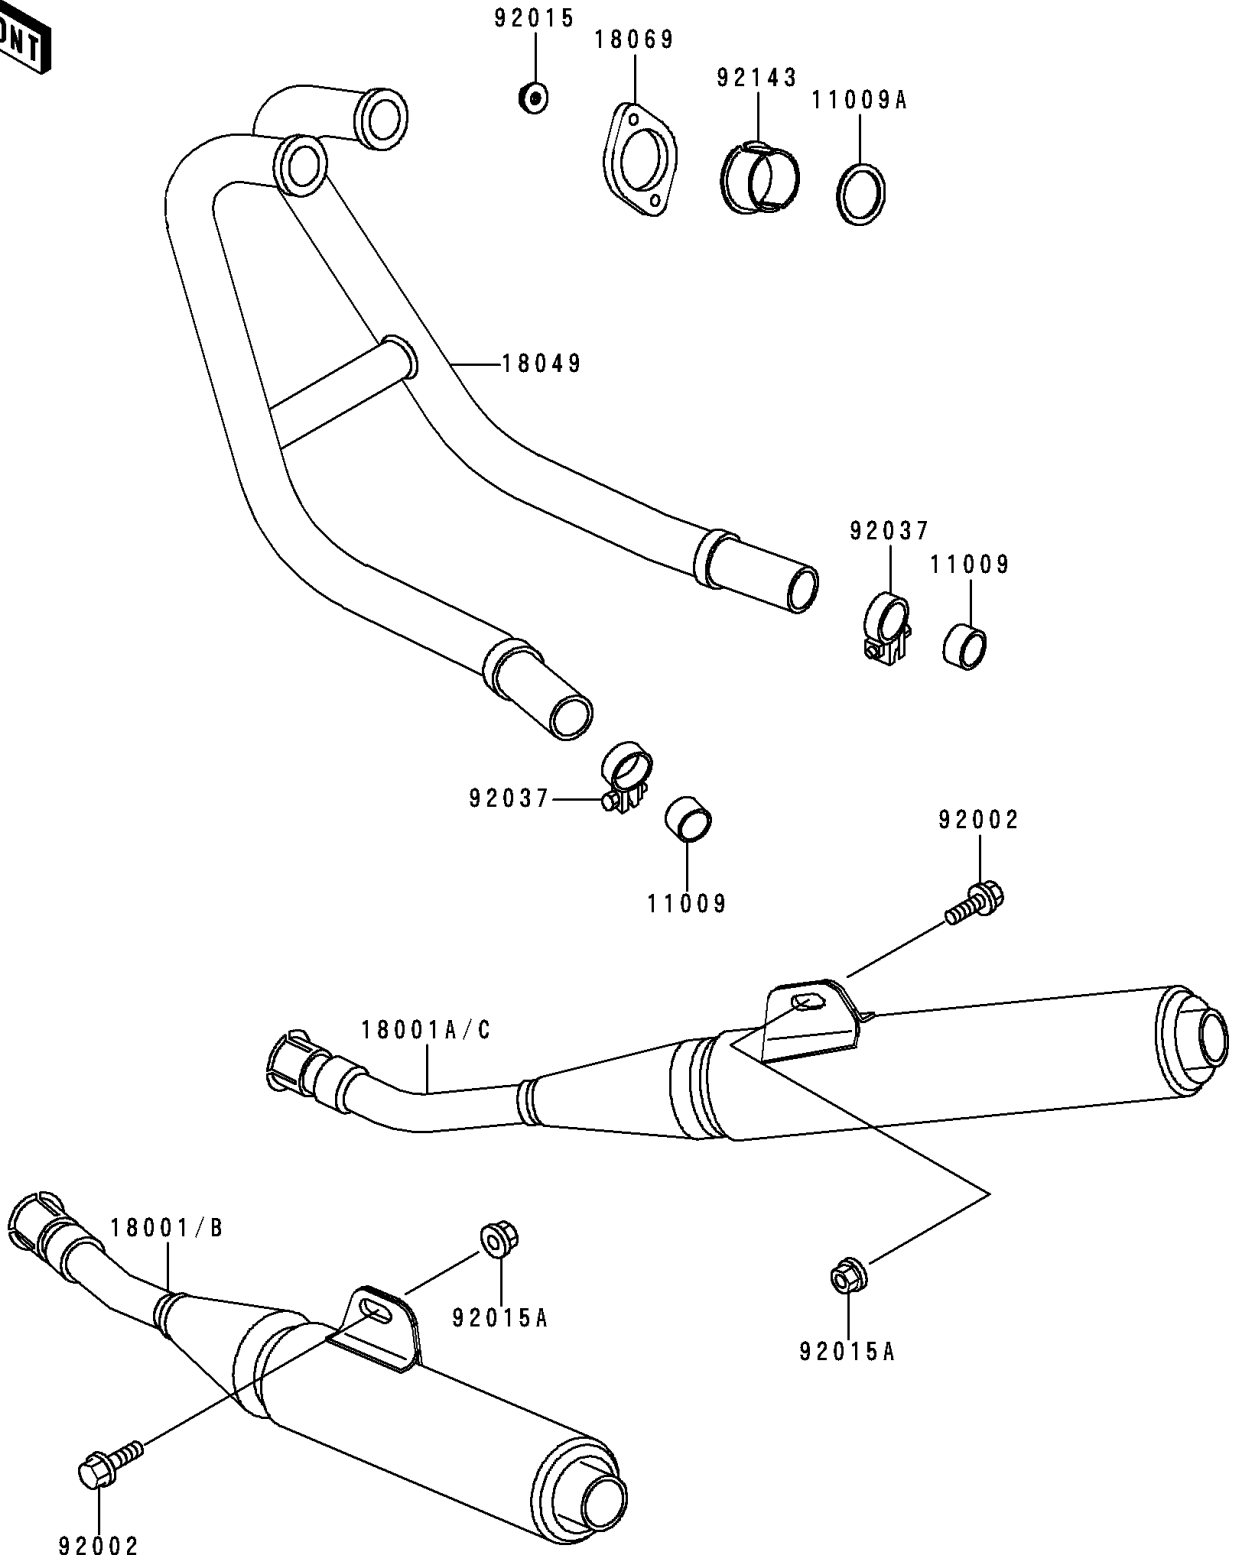

1995 Ninja® 250R PARTS DIAGRAM

Muffler(s)

E1140

1995 Ninja® 250R PARTS LIST

Muffler(s)

ITEM NAME	PART NUMBER	QUANTITY
GASKET,MUFFLER CONNECTING (Ref # 11009)	11009-1865	2
GASKET,EXHAUST PIPE HOLDER (Ref # 11009A)	11009-1866	2
PIPE-EXHAUST (Ref # 18049)	18049-1431	1
HOLDER-EXHAUST PIPE (Ref # 18069)	18069-1075	2
BOLT,10X30 (Ref # 92002)	92002-1787	2
NUT,6MM (Ref # 92015)	92015-1365	4
NUT,FLANGED,10MM (Ref # 92015A)	92015-1387	2
CLAMP,39.5MM (Ref # 92037)	92037-1792	2
COLLAR,EXHAUST PIPE (Ref # 92143)	92143-1006	4
MUFFLER,LH (Ref # 18001)	18001-1695	1
MUFFLER,RH (Ref # 18001A)	18001-1696	1
MUFFLER,LH (Ref # 18001B)	18001-1724	1
MUFFLER,RH (Ref # 18001C)	18001-1725	1