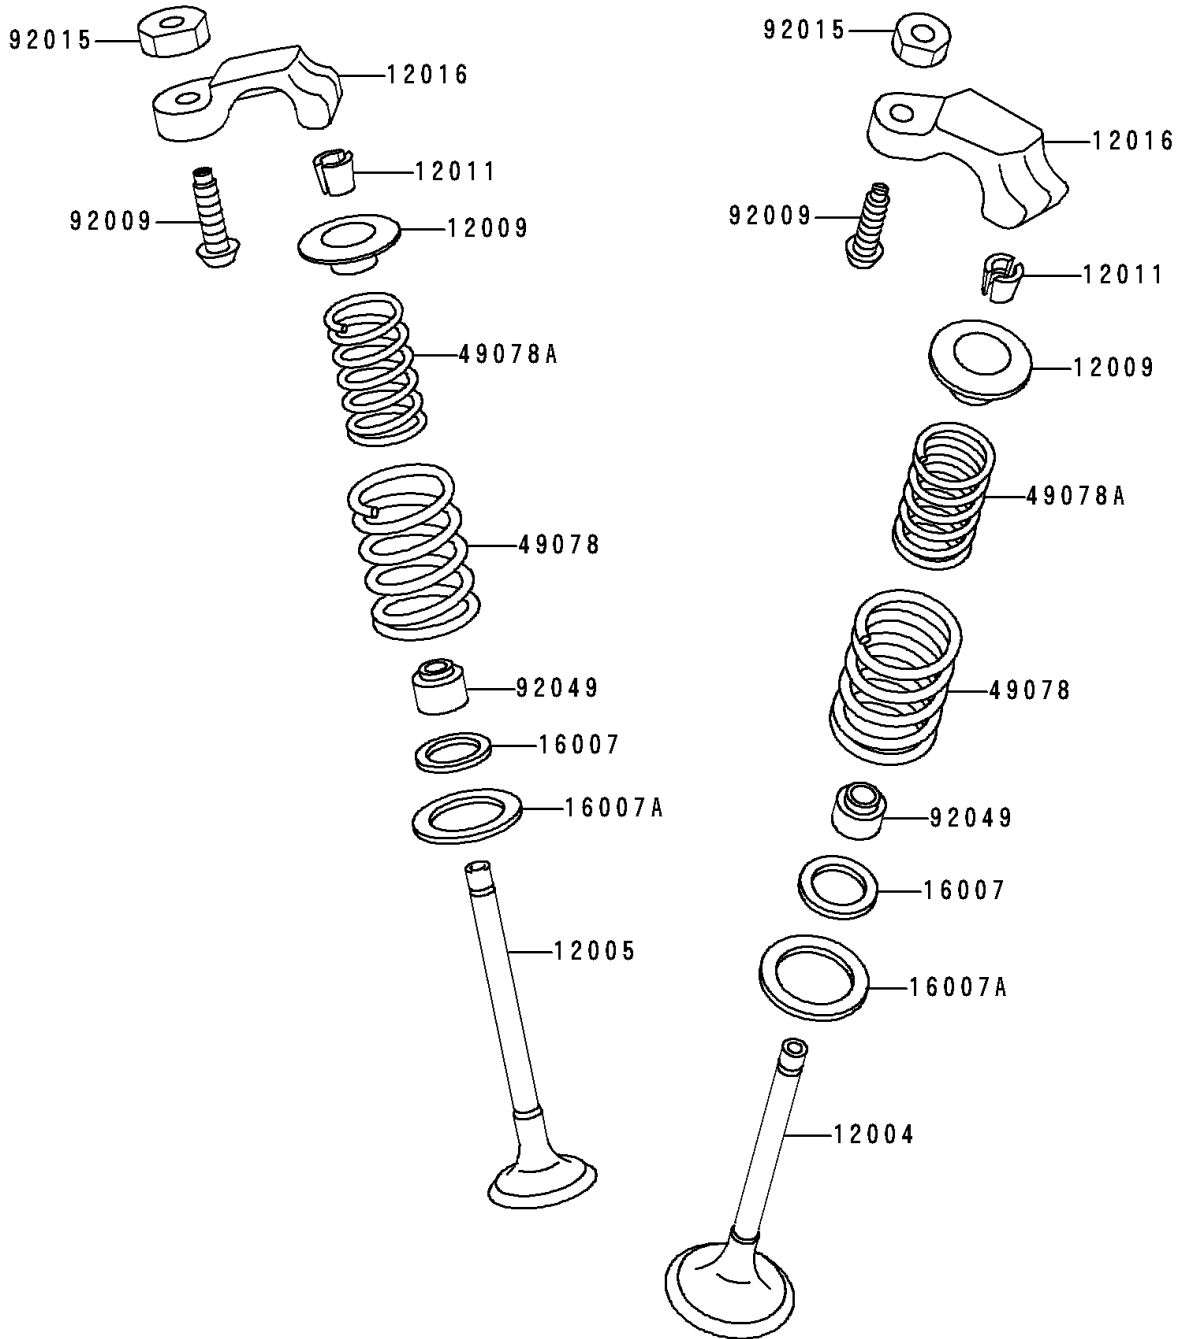

1992 Ninja® 250R PARTS DIAGRAM

Valve(s)

E1210

1992 Ninja® 250R PARTS LIST

Valve(s)

ITEM NAME	PART NUMBER	QUANTITY
VALVE-INTAKE (Ref # 12004)	12004-1074	4
VALVE-EXHAUST (Ref # 12005)	12005-1091	4
RETAINER-VALVE SPRING (Ref # 12009)	12009-1060	8
COLLET (Ref # 12011)	12011-1051	16
ARM-ROCKER (Ref # 12016)	12016-1067	8
SEAT-SPRING,12.1X16.2X0.5 (Ref # 16007)	16007-1177	8
SEAT-SPRING,17.5X23.8X0.5 (Ref # 16007A)	16007-1178	8
SPRING-ENGINE VALVE (Ref # 49078)	49078-1078	8
SPRING-ENGINE VALVE (Ref # 49078A)	49078-1079	8
SCREW,6MM (Ref # 92009)	92009-1424	8
NUT,6MM (Ref # 92015)	92015-1586	8
SEAL-OIL,VSB58.558 (Ref # 92049)	92049-1218	8