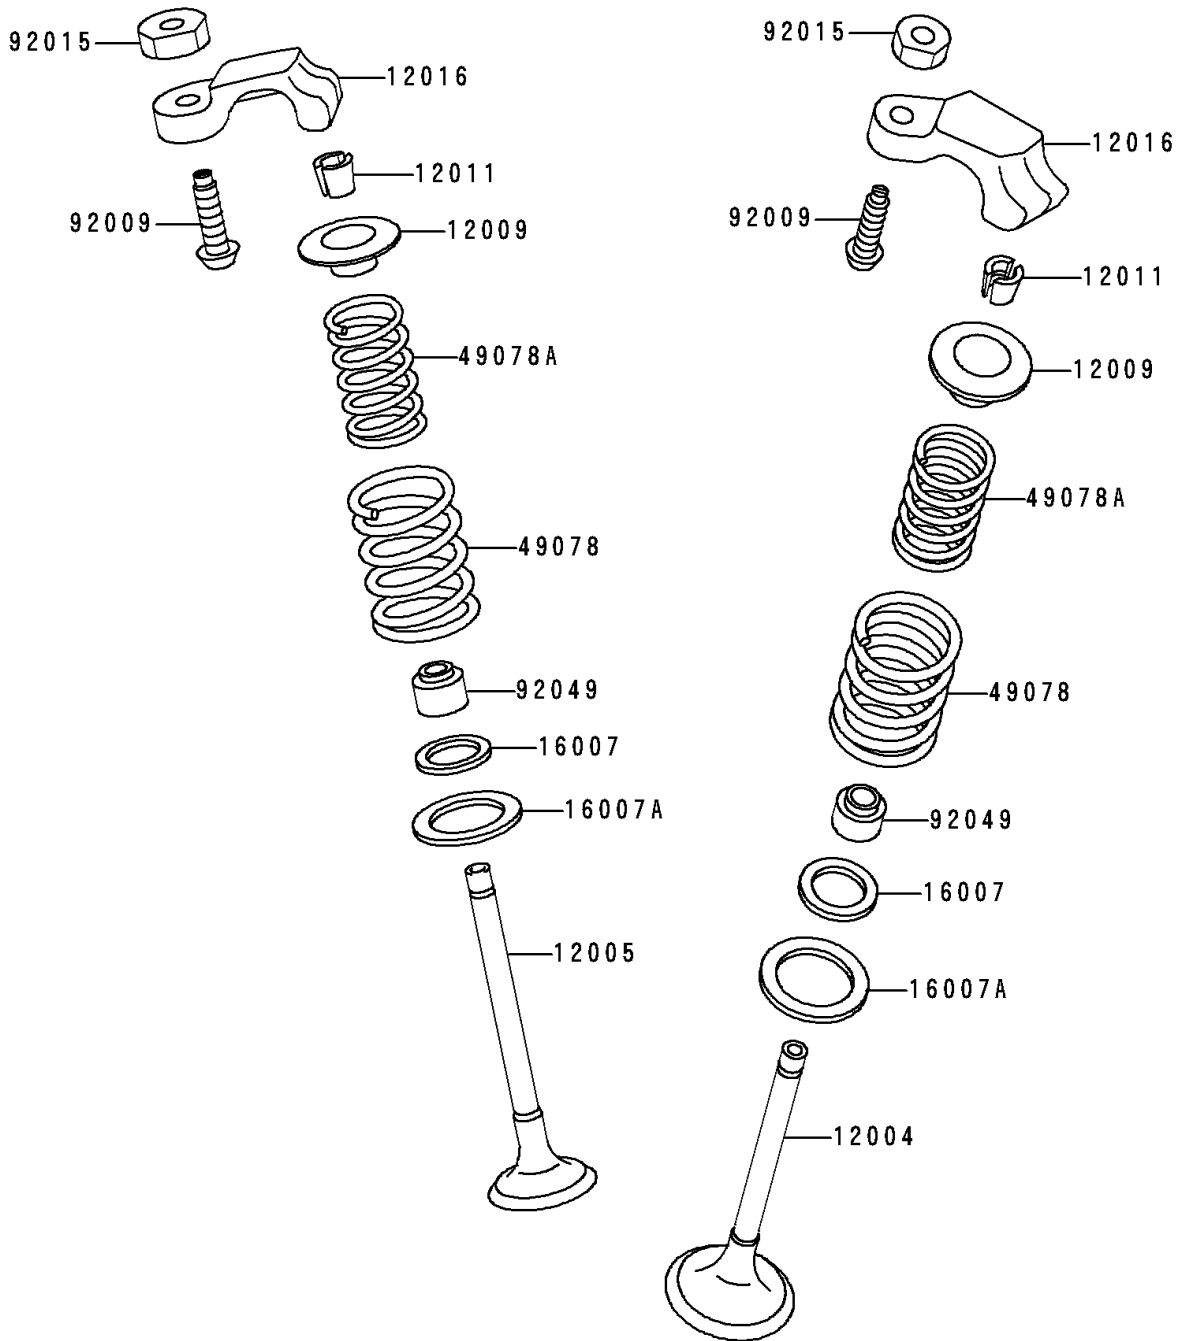

1992 Ninja® 250R PARTS DIAGRAM

Valve(s)

E1210

1992 Ninja® 250R PARTS LIST

Valve(s)

ITEM NAME	PART NUMBER	QUANTITY
VALVE-INTAKE (Ref # 12004)	12004-1074	4
VALVE-EXHAUST (Ref # 12005)	12005-1091	4
RETAINER-VALVE SPRING (Ref # 12009)	12009-1060	8
COLLET (Ref # 12011)	12011-1051	16
ARM-ROCKER (Ref # 12016)	12016-1067	8
SEAT-SPRING,12.1X16.2X0.5 (Ref # 16007)	16007-1177	8
SEAT-SPRING,17.5X23.8X0.5 (Ref # 16007A)	16007-1178	8
SPRING-ENGINE VALVE (Ref # 49078)	49078-1078	8
SPRING-ENGINE VALVE (Ref # 49078A)	49078-1079	8
SCREW,6MM (Ref # 92009)	92009-1424	8
NUT,6MM (Ref # 92015)	92015-1586	8
SEAL-OIL,VSB58.558 (Ref # 92049)	92049-1218	8