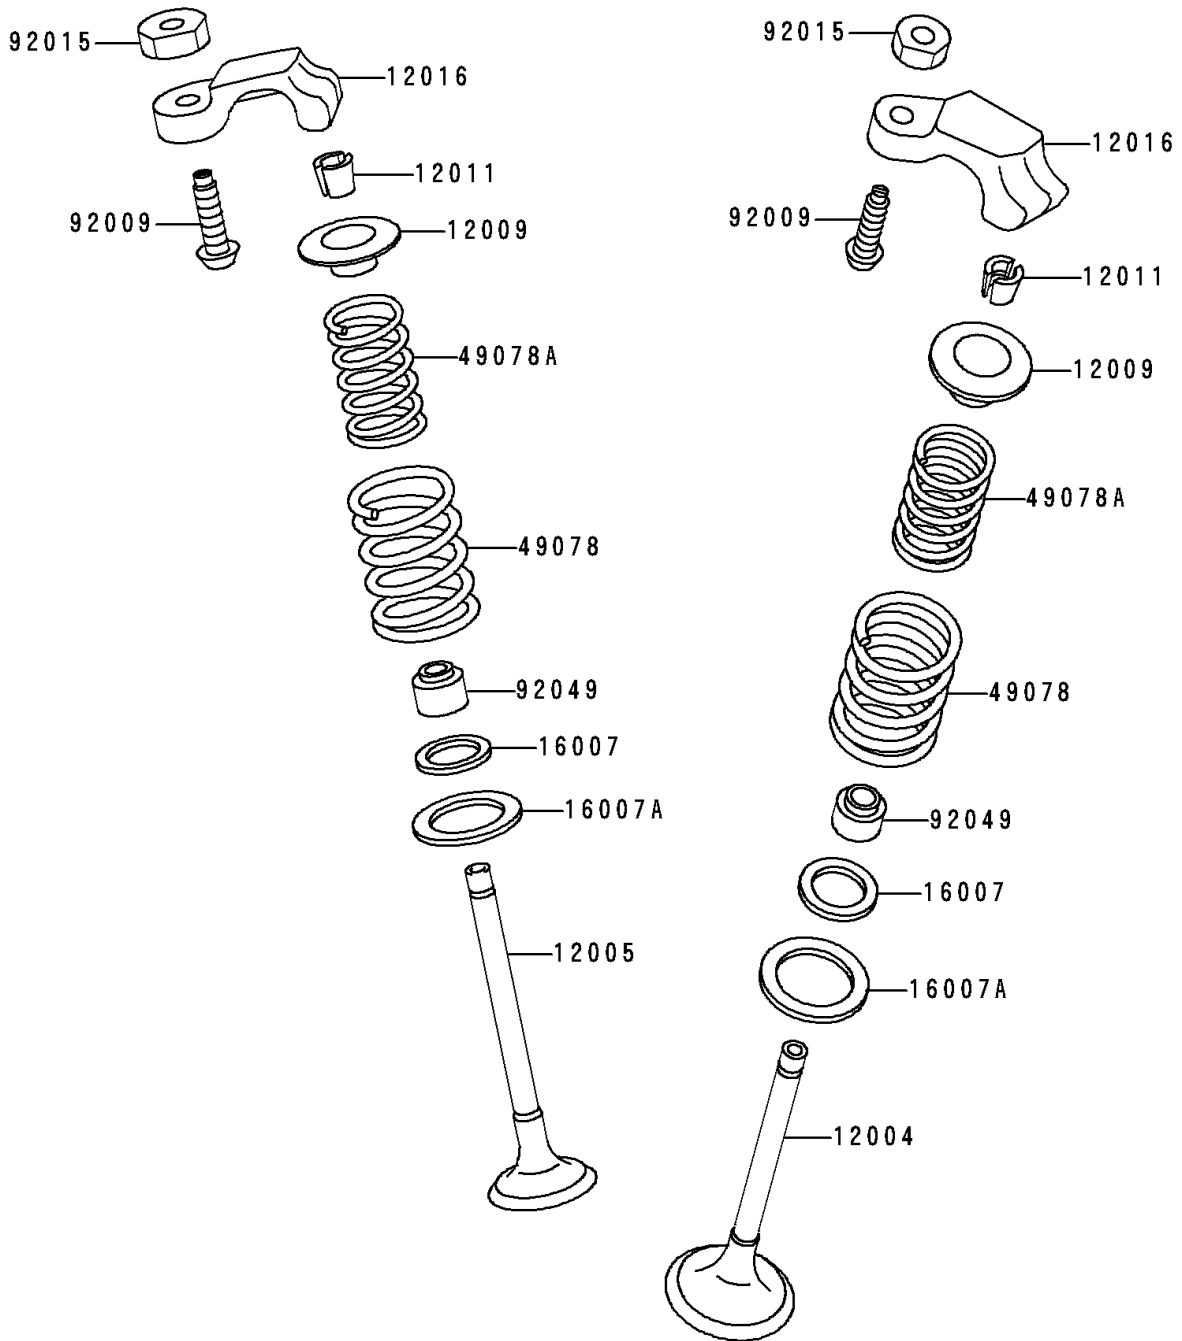

1993 Ninja® 250R PARTS DIAGRAM

Valve(s)

E1210

1993 Ninja® 250R PARTS LIST

Valve(s)

ITEM NAME	PART NUMBER	QUANTITY
VALVE-INTAKE (Ref # 12004)	12004-1074	4
VALVE-EXHAUST (Ref # 12005)	12005-1091	4
RETAINER-VALVE SPRING (Ref # 12009)	12009-1060	8
COLLET (Ref # 12011)	12011-1051	16
ARM-ROCKER (Ref # 12016)	12016-1067	8
SEAT-SPRING,12.1X16.2X0.5 (Ref # 16007)	16007-1177	8
SEAT-SPRING,17.5X23.8X0.5 (Ref # 16007A)	16007-1178	8
SPRING-ENGINE VALVE (Ref # 49078)	49078-1078	8
SPRING-ENGINE VALVE (Ref # 49078A)	49078-1079	8
SCREW,6MM (Ref # 92009)	92009-1424	8
NUT,6MM (Ref # 92015)	92015-1586	8
SEAL-OIL,VSB58.558 (Ref # 92049)	92049-1218	8