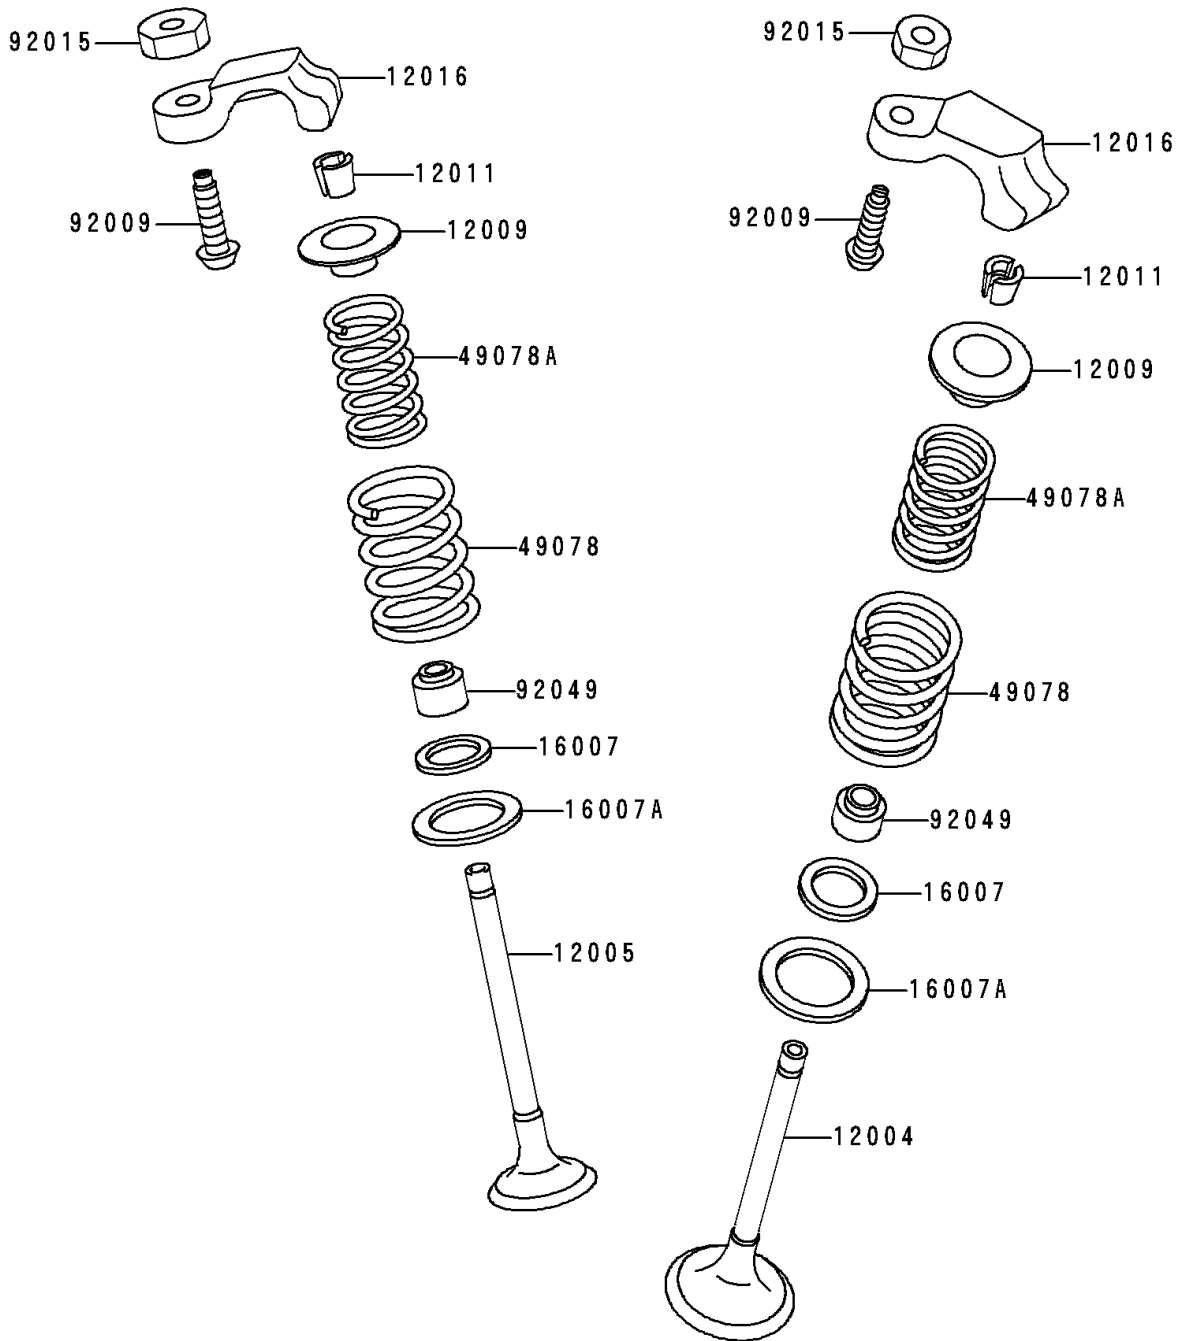

# 1993 Ninja® 250R PARTS DIAGRAM

Valve(s)

E1210

## 1993 Ninja® 250R PARTS LIST

Valve(s)

ITEM NAME	PART NUMBER	QUANTITY
VALVE-INTAKE (Ref # 12004)	12004-1074	4
VALVE-EXHAUST (Ref # 12005)	12005-1091	4
RETAINER-VALVE SPRING (Ref # 12009)	12009-1060	8
COLLET (Ref # 12011)	12011-1051	16
ARM-ROCKER (Ref # 12016)	12016-1067	8
SEAT-SPRING,12.1X16.2X0.5 (Ref # 16007)	16007-1177	8
SEAT-SPRING,17.5X23.8X0.5 (Ref # 16007A)	16007-1178	8
SPRING-ENGINE VALVE (Ref # 49078)	49078-1078	8
SPRING-ENGINE VALVE (Ref # 49078A)	49078-1079	8
SCREW,6MM (Ref # 92009)	92009-1424	8
NUT,6MM (Ref # 92015)	92015-1586	8
SEAL-OIL,VSB58.558 (Ref # 92049)	92049-1218	8