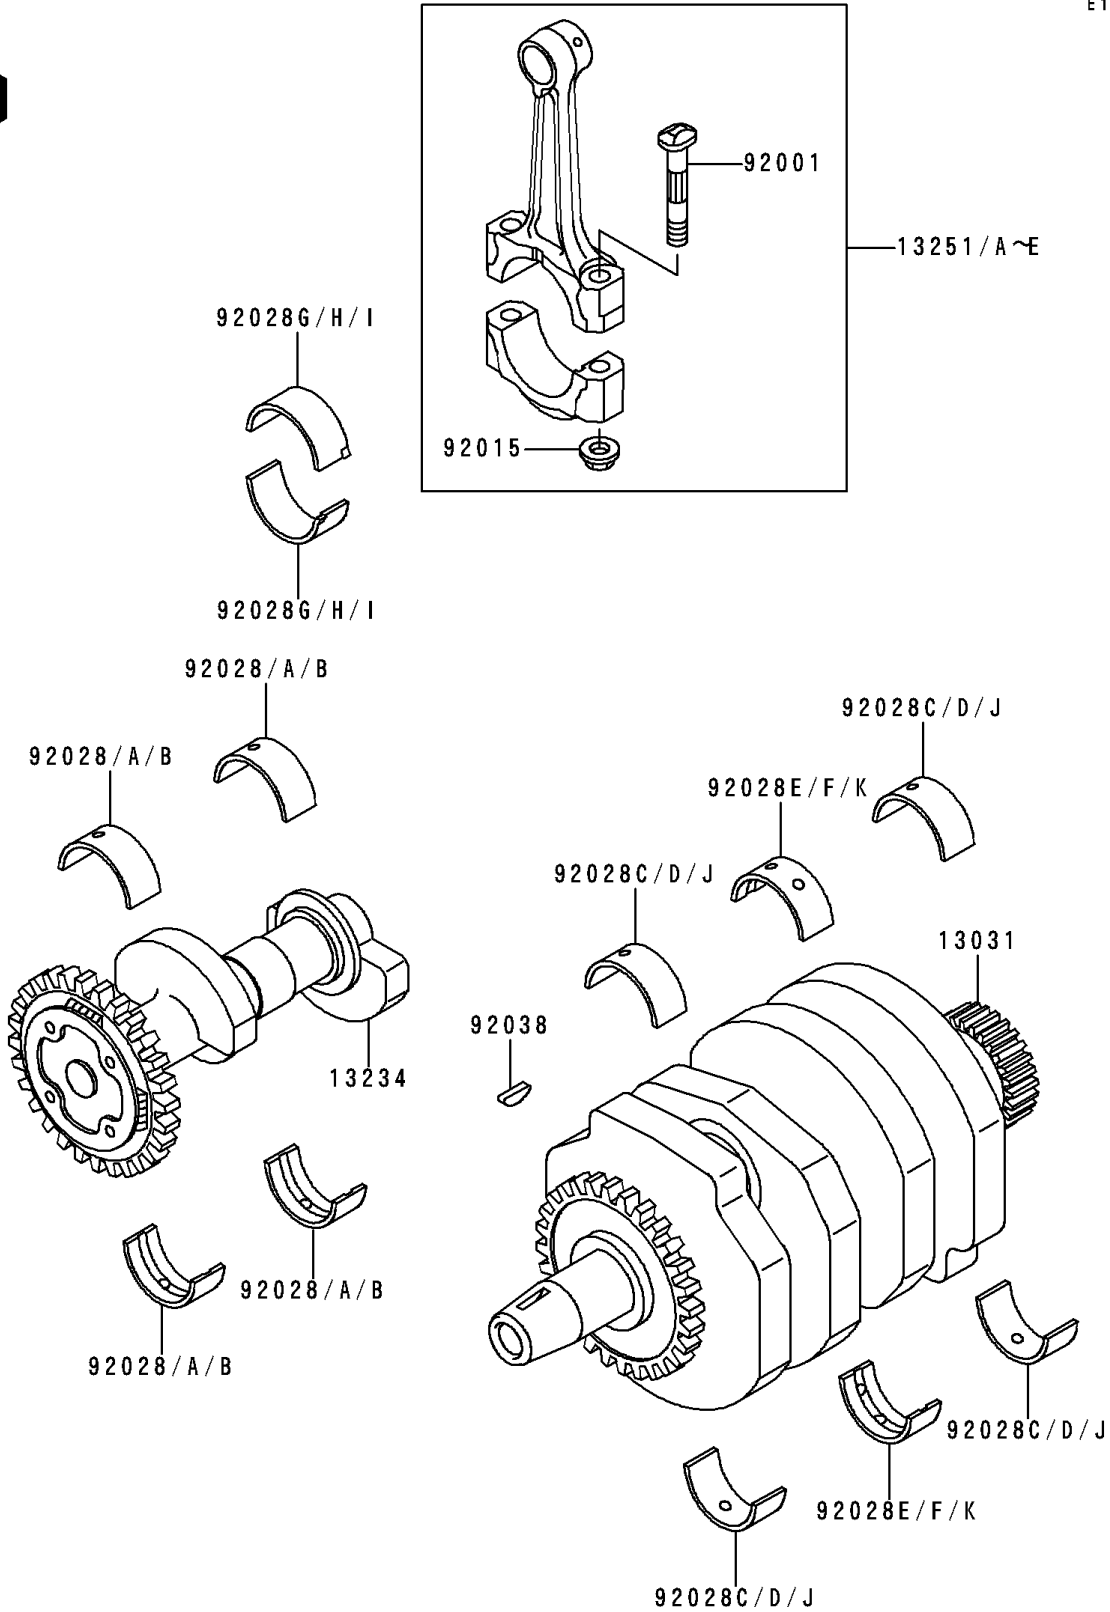

1993 Ninja® 250R PARTS DIAGRAM

Crankshaft

E1321

1993 Ninja® 250R PARTS LIST

Crankshaft

ITEM NAME	PART NUMBER	QUANTITY
CRANKSHAFT-COMP (Ref # 13031)	13031-1247	1
SHAFT-COMP,BALANCER (Ref # 13234)	13234-1098	1
ROD-ASSY-CONNECTING,F (Ref # 13251)	13251-1083-FF	2
ROD-ASSY-CONNECTING,G (Ref # 13251A)	13251-1083-GG	2
ROD-ASSY-CONNECTING,H (Ref # 13251B)	13251-1083-HH	2
ROD-ASSY-CONNECTING,I (Ref # 13251C)	13251-1083-II	2
ROD-ASSY-CONNECTING,J (Ref # 13251D)	13251-1083-JJ	2
ROD-ASSY-CONNECTING,K (Ref # 13251E)	13251-1083-KK	2
BOLT,CONNECTING ROD,7MM (Ref # 92001)	92001-1793	4
NUT,CONNECTING ROD,7MM (Ref # 92015)	92015-1527	4
BUSHING,BALANCER,BLUE (Ref # 92028)	92028-1422	4
BUSHING,BALANCER,BLACK (Ref # 92028A)	92028-1423	AR
BUSHING,BALANCER,BROWN (Ref # 92028B)	92028-1424	AR
BUSHING,CRANKSHAFT,#1&3,BLUE (Ref # 92028C)	92028-1486	AR
BUSHING,CRANKSHAFT,#1&3,BLACK (Ref # 92028D)	92028-1487	AR
BUSHING,CRANKSHAFT,#2,BLUE (Ref # 92028E)	92028-1489	AR
BUSHING,CRANKSHAFT,#2,BLACK (Ref # 92028F)	92028-1490	AR
BUSHING,CONNECTING ROD,BLUE (Ref # 92028G)	92028-1492	AR
BUSHING,CONNECTING ROD,BLACK (Ref # 92028H)	92028-1493	AR
BUSHING,CONNECTING ROD,BROWN (Ref # 92028I)	92028-1494	AR
BUSHING,CRANKSHAFT,#1&3,YELLOW (Ref # 92028J)	92028-1582	AR
BUSHING,CRANKSHAFT,#2,YELLOW (Ref # 92028K)	92028-1586	AR
KEY,WOODRUFF (Ref # 92038)	92038-001	1