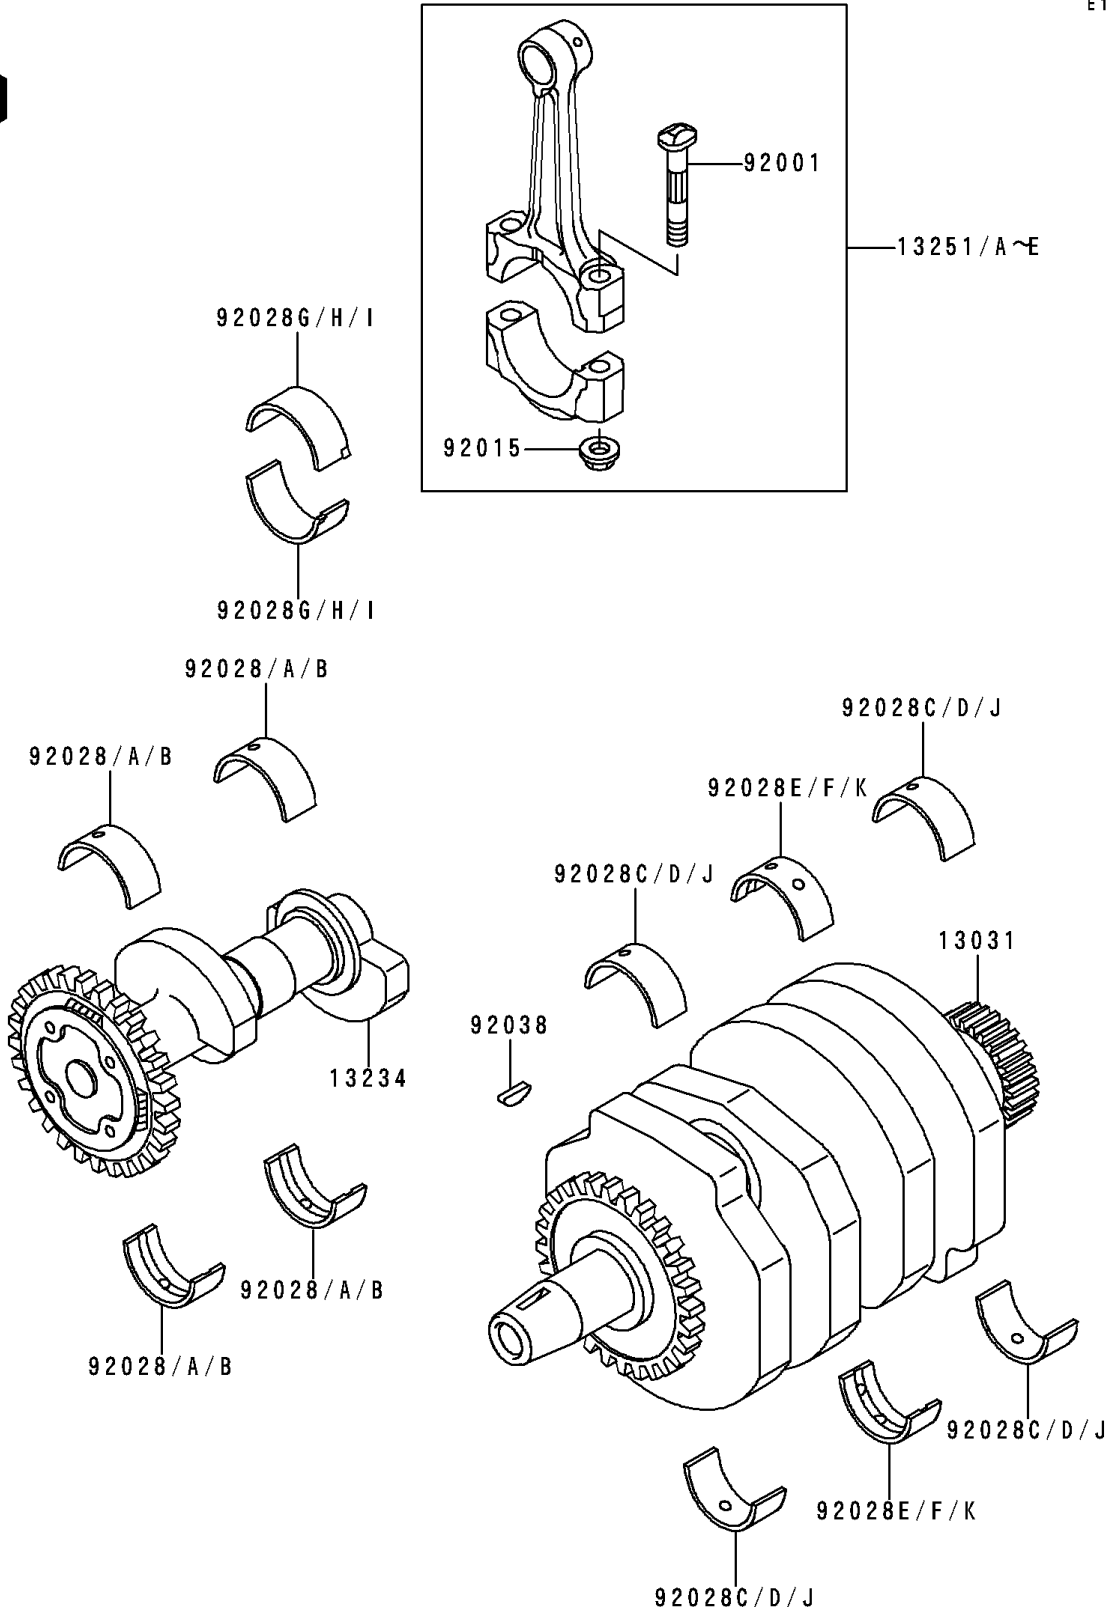

# 1995 Ninja® 250R PARTS DIAGRAM

Crankshaft

E1321

# 1995 Ninja® 250R PARTS LIST

## Crankshaft

ITEM NAME	PART NUMBER	QUANTITY
CRANKSHAFT-COMP (Ref # 13031)	13031-1247	1
SHAFT-COMP,BALANCER (Ref # 13234)	13234-1098	1
ROD-ASSY-CONNECTING,F (Ref # 13251)	13251-1083-FF	2
ROD-ASSY-CONNECTING,G (Ref # 13251A)	13251-1083-GG	2
ROD-ASSY-CONNECTING,H (Ref # 13251B)	13251-1083-HH	2
ROD-ASSY-CONNECTING,I (Ref # 13251C)	13251-1083-II	2
ROD-ASSY-CONNECTING,J (Ref # 13251D)	13251-1083-JJ	2
ROD-ASSY-CONNECTING,K (Ref # 13251E)	13251-1083-KK	2
BOLT,CONNECTING ROD,7MM (Ref # 92001)	92001-1793	4
NUT,CONNECTING ROD,7MM (Ref # 92015)	92015-1527	4
BUSHING,BALANCER,BLUE (Ref # 92028)	92028-1422	4
BUSHING,BALANCER,BLACK (Ref # 92028A)	92028-1423	AR
BUSHING,BALANCER,BROWN (Ref # 92028B)	92028-1424	AR
BUSHING,CRANKSHAFT,#1&3,BLUE (Ref # 92028C)	92028-1486	AR
BUSHING,CRANKSHAFT,#1&3,BLACK (Ref # 92028D)	92028-1487	AR
BUSHING,CRANKSHAFT,#2,BLUE (Ref # 92028E)	92028-1489	AR
BUSHING,CRANKSHAFT,#2,BLACK (Ref # 92028F)	92028-1490	AR
BUSHING,CONNECTING ROD,BLUE (Ref # 92028G)	92028-1492	AR
BUSHING,CONNECTING ROD,BLACK (Ref # 92028H)	92028-1493	AR
BUSHING,CONNECTING ROD,BROWN (Ref # 92028I)	92028-1494	AR
BUSHING,CRANKSHAFT,#1&3,YELLOW (Ref # 92028J)	92028-1582	AR
BUSHING,CRANKSHAFT,#2,YELLOW (Ref # 92028K)	92028-1586	AR
KEY,WOODRUFF (Ref # 92038)	92038-001	1