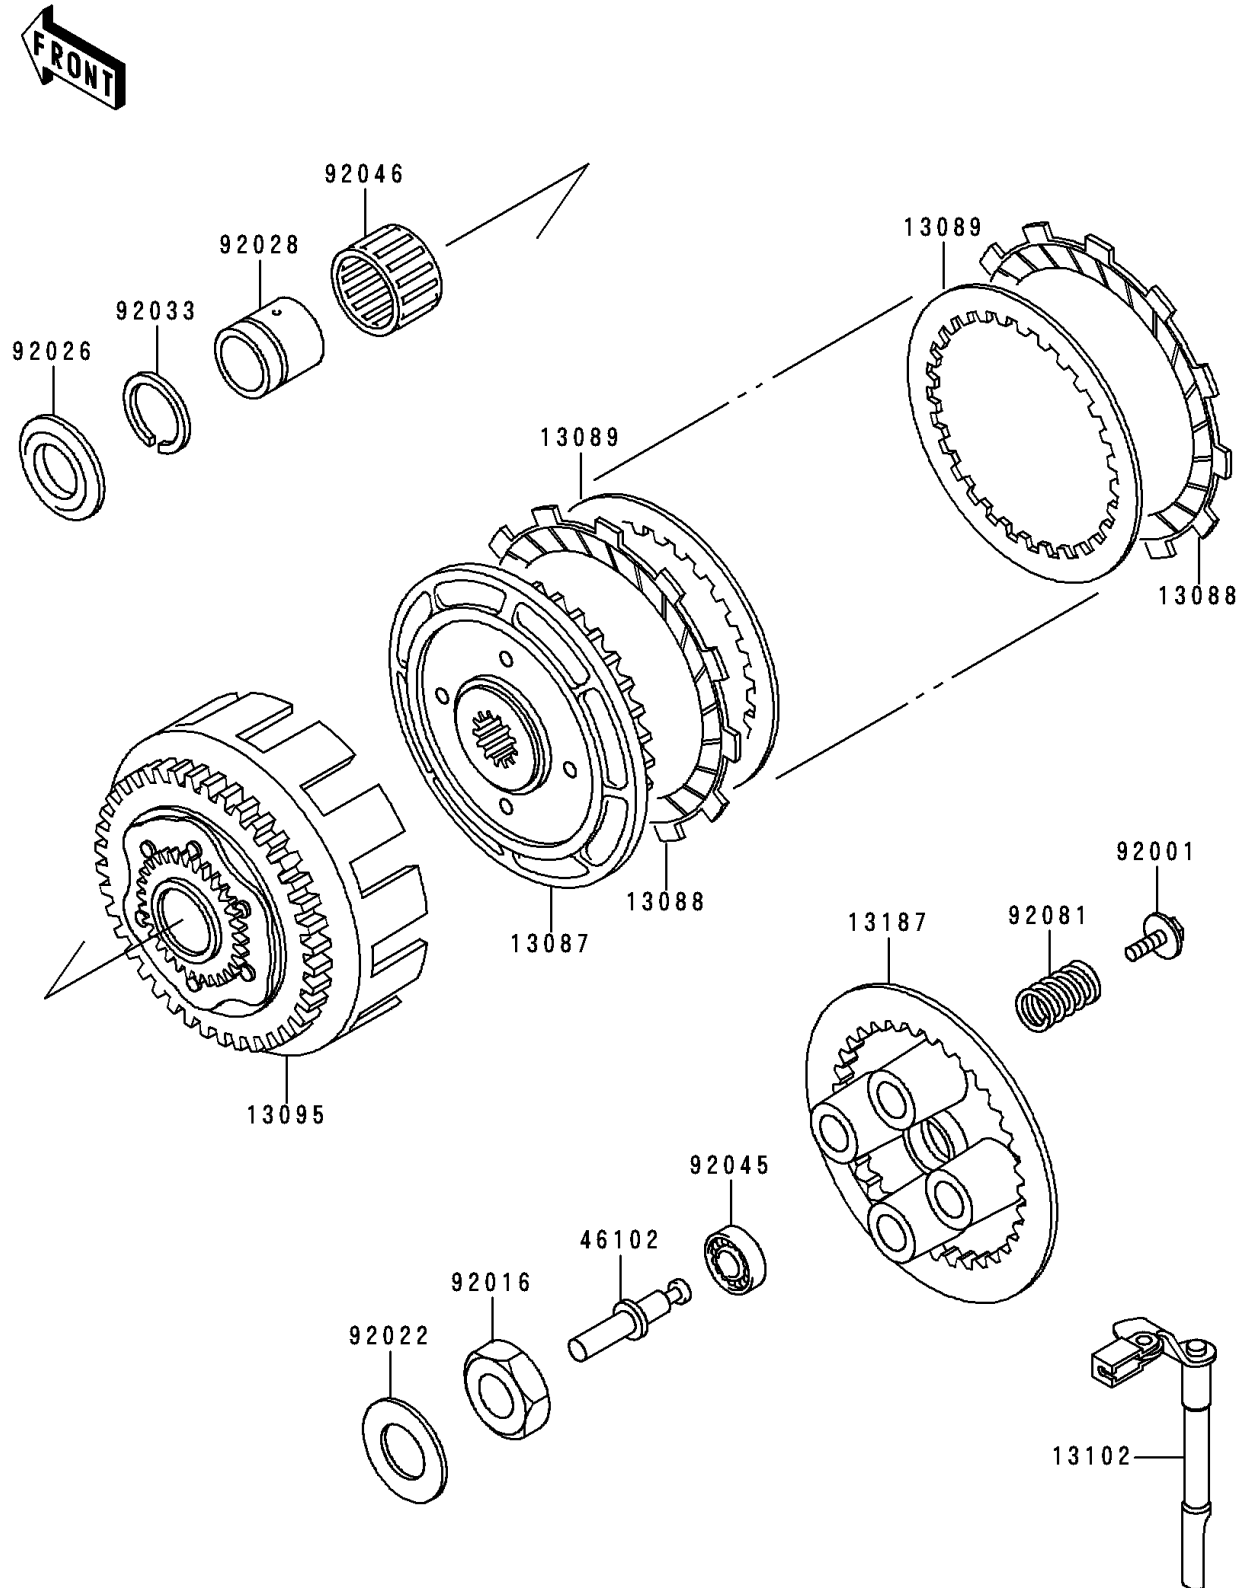

1995 Ninja® 250R PARTS DIAGRAM

Clutch

E1350

1995 Ninja® 250R PARTS LIST

Clutch

ITEM NAME	PART NUMBER	QUANTITY
HUB-CLUTCH (Ref # 13087)	13087-1076	1
PLATE-FRICTION (Ref # 13088)	13088-1013	5
PLATE-CLUTCH,T=2.0 (Ref # 13089)	13089-026	4
HOUSING-COMP-CLUTCH (Ref # 13095)	13095-1145	1
RELEASE-COMP-CLUTCH (Ref # 13102)	13102-1079	1
PLATE-CLUTCH OPERATING (Ref # 13187)	13187-1057	1
ROD,CLUTCH (Ref # 46102)	46102-1030	1
BOLT,FLANGED,6X18 (Ref # 92001)	92001-1066	4
NUT,20MM (Ref # 92016)	92016-028	1
WASHER,20.3X36X2.3 (Ref # 92022)	92022-1116	1
SPACER,THRUST,T=5.5 (Ref # 92026)	92026-116	1
BUSHING,CLUTCH (Ref # 92028)	92028-1414	1
RING-SNAP (Ref # 92033)	92033-1212	1
BEARING-BALL,6001C3ML01 (Ref # 92045)	92045-1235	1
BEARING-NEEDLE,KTV323723 (Ref # 92046)	92046-028	1
SPRING,CLUTCH (Ref # 92081)	92081-139	4