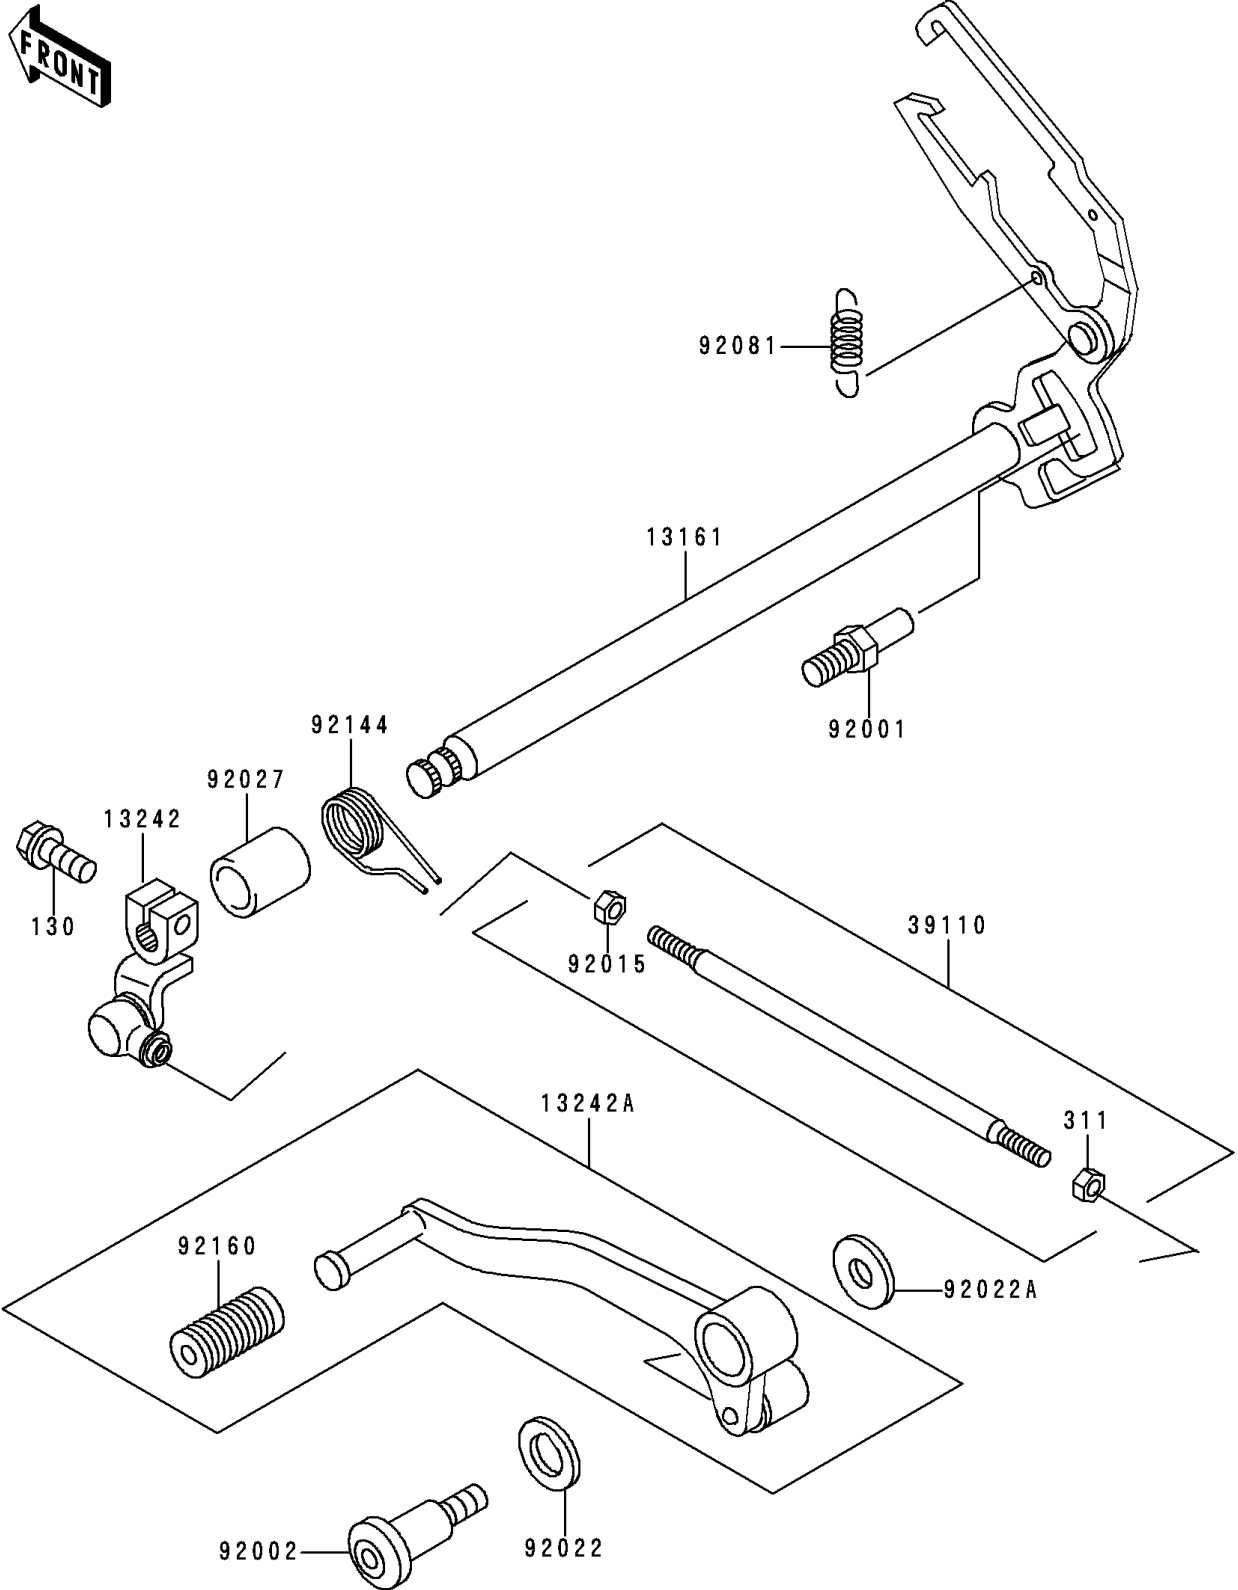

1992 Ninja® 250R PARTS DIAGRAM

Gear Change Mechanism

E1370

1992 Ninja® 250R PARTS LIST

Gear Change Mechanism

ITEM NAME	PART NUMBER	QUANTITY
-----------	-------------	----------