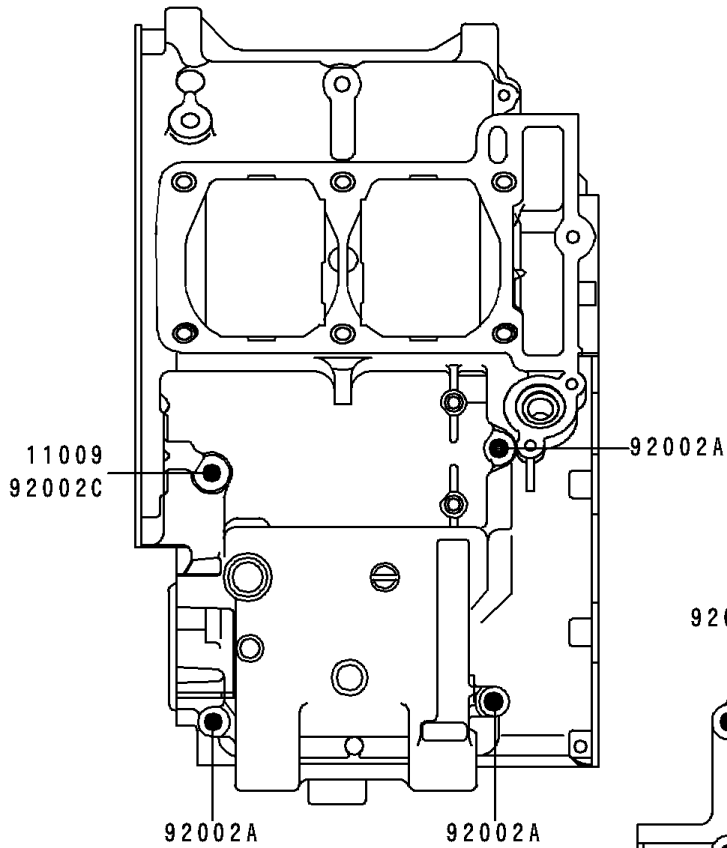

1993 Ninja® 250R PARTS DIAGRAM

Crankcase Bolt Pattern

E1412

Upper Case

Lower Case

1993 Ninja® 250R PARTS LIST

Crankcase Bolt Pattern

ITEM NAME	PART NUMBER	QUANTITY
GASKET,6.5X12X1.0 (Ref # 11009)	11009-1568	2
BOLT,6X38 (Ref # 92001)	92001-1899	1
BOLT,8X90 (Ref # 92002)	92002-1057	7
BOLT,6X85 (Ref # 92002A)	92002-1306	4
BOLT,8X72 (Ref # 92002B)	92002-1329	2
BOLT,6X60 (Ref # 92002C)	92002-1584	2
BOLT,6X135 (Ref # 92002D)	92002-1687	1