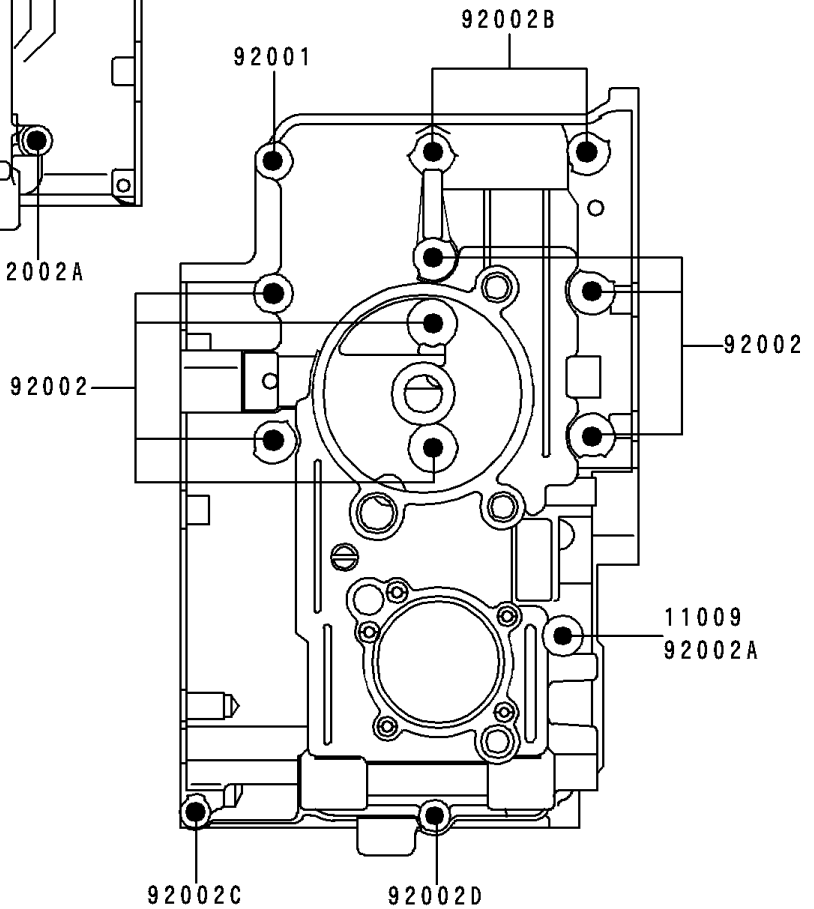

# 1993 Ninja® 250R PARTS DIAGRAM

## Crankcase Bolt Pattern

E1412

Upper Case

Lower Case

## Crankcase Bolt Pattern

ITEM NAME	PART NUMBER	QUANTITY
GASKET,6.5X12X1.0 (Ref # 11009)	11009-1568	2
BOLT,6X38 (Ref # 92001)	92001-1899	1
BOLT,8X90 (Ref # 92002)	92002-1057	7
BOLT,6X85 (Ref # 92002A)	92002-1306	4
BOLT,8X72 (Ref # 92002B)	92002-1329	2
BOLT,6X60 (Ref # 92002C)	92002-1584	2
BOLT,6X135 (Ref # 92002D)	92002-1687	1