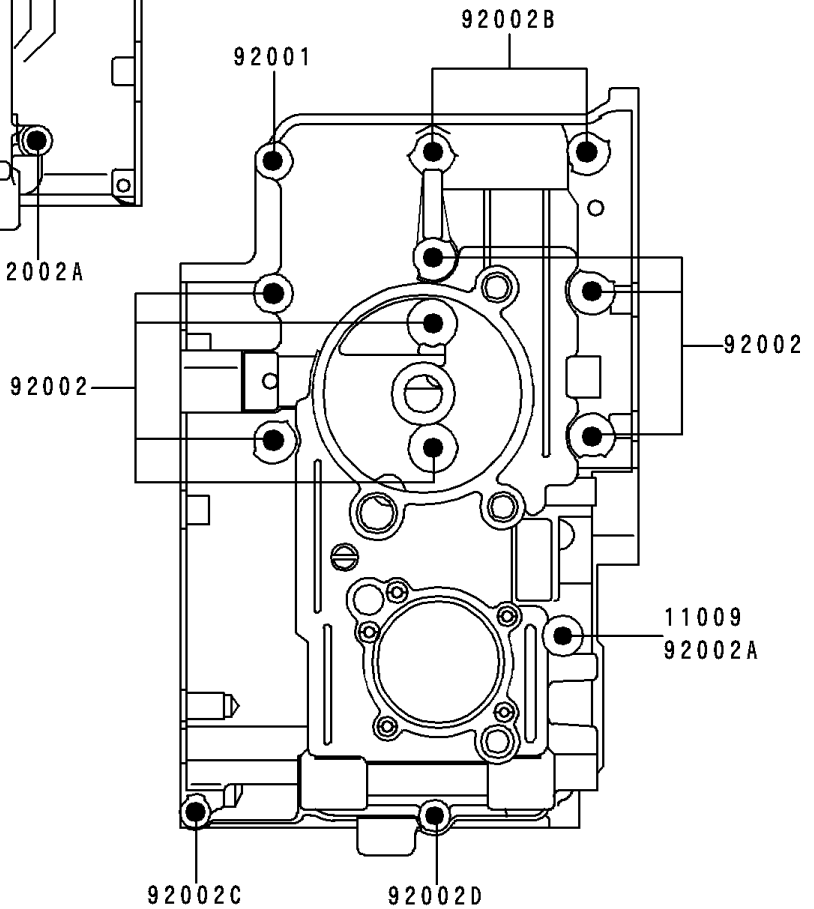

1993 Ninja® 250R PARTS DIAGRAM

Crankcase Bolt Pattern

E1412

Upper Case

Lower Case

1993 Ninja® 250R PARTS LIST

Crankcase Bolt Pattern

ITEM NAME	PART NUMBER	QUANTITY
GASKET,6.5X12X1.0 (Ref # 11009)	11009-1568	2
BOLT,6X38 (Ref # 92001)	92001-1899	1
BOLT,8X90 (Ref # 92002)	92002-1057	7
BOLT,6X85 (Ref # 92002A)	92002-1306	4
BOLT,8X72 (Ref # 92002B)	92002-1329	2
BOLT,6X60 (Ref # 92002C)	92002-1584	2
BOLT,6X135 (Ref # 92002D)	92002-1687	1