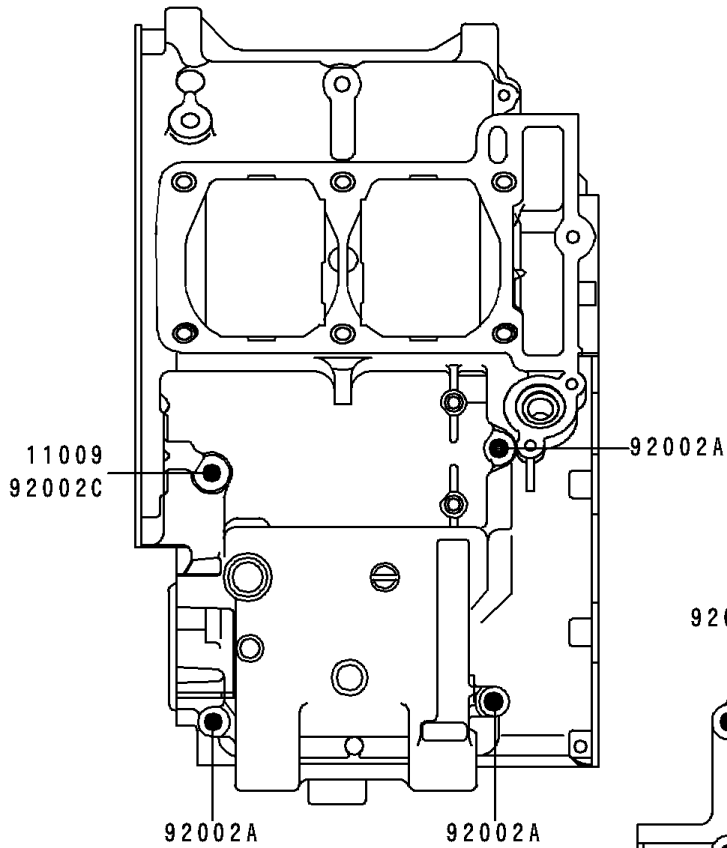

# 1993 Ninja® 250R PARTS DIAGRAM

## Crankcase Bolt Pattern

E1412

Upper Case

Lower Case

## Crankcase Bolt Pattern

ITEM NAME	PART NUMBER	QUANTITY
GASKET,6.5X12X1.0 (Ref # 11009)	11009-1568	2
BOLT,6X38 (Ref # 92001)	92001-1899	1
BOLT,8X90 (Ref # 92002)	92002-1057	7
BOLT,6X85 (Ref # 92002A)	92002-1306	4
BOLT,8X72 (Ref # 92002B)	92002-1329	2
BOLT,6X60 (Ref # 92002C)	92002-1584	2
BOLT,6X135 (Ref # 92002D)	92002-1687	1