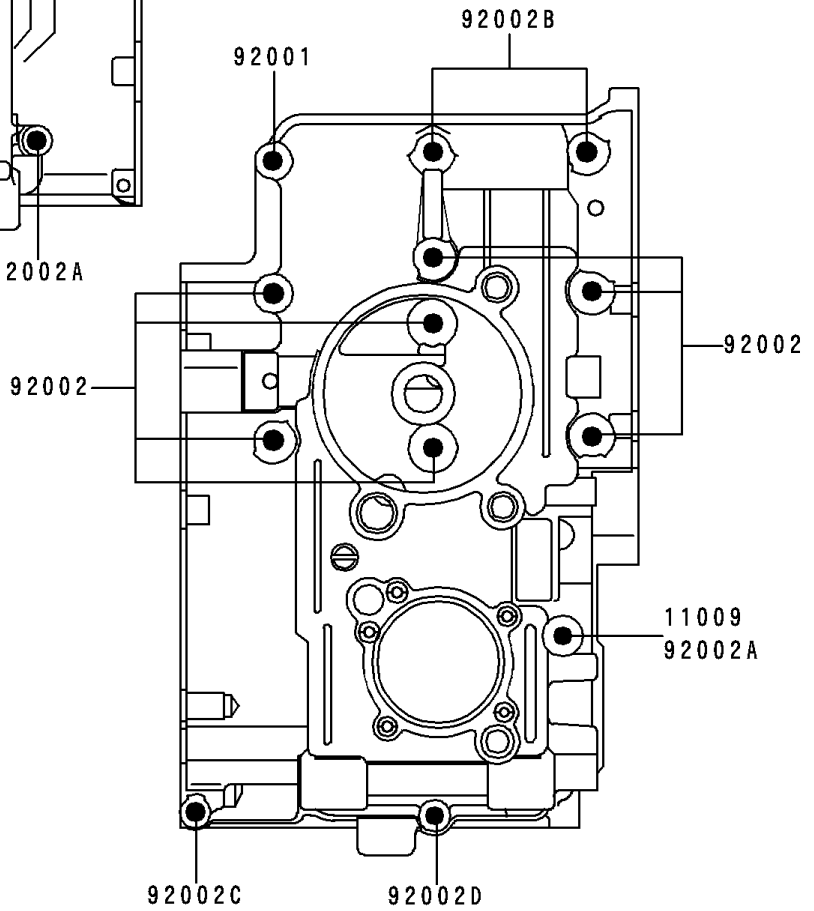

1994 Ninja® 250R PARTS DIAGRAM

Crankcase Bolt Pattern

E1412

Upper Case

Lower Case

1994 Ninja[®] 250R PARTS LIST

Crankcase Bolt Pattern

ITEM NAME	PART NUMBER	QUANTITY
GASKET,6.5X12X1.0 (Ref # 11009)	11009-1568	2
BOLT,6X38 (Ref # 92001)	92001-1899	1
BOLT,8X90 (Ref # 92002)	92002-1057	7
BOLT,6X85 (Ref # 92002A)	92002-1306	4
BOLT,8X72 (Ref # 92002B)	92002-1329	2
BOLT,6X60 (Ref # 92002C)	92002-1584	2
BOLT,6X135 (Ref # 92002D)	92002-1687	1