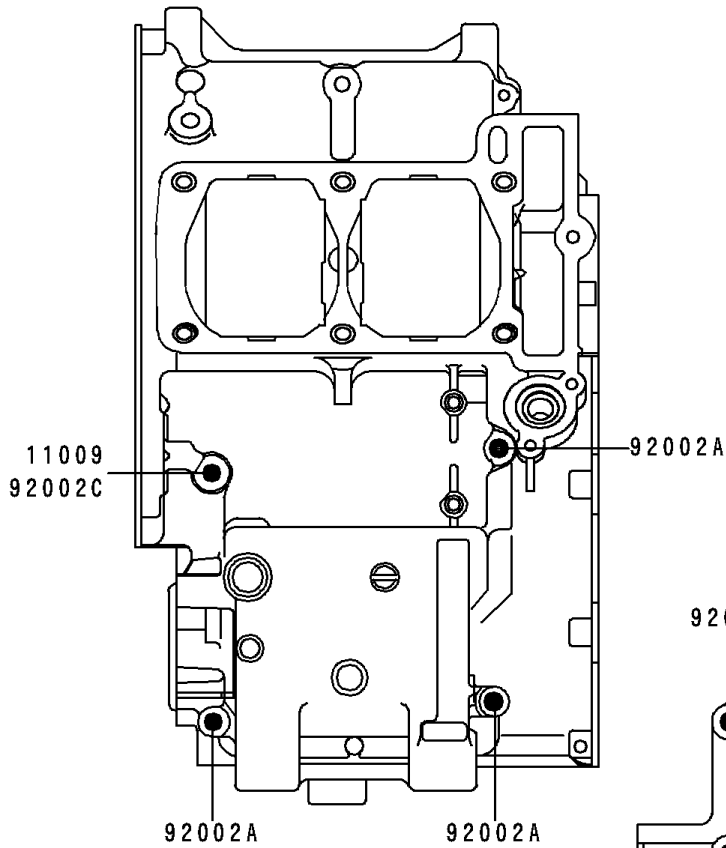

1994 Ninja® 250R PARTS DIAGRAM

Crankcase Bolt Pattern

E1412

Upper Case

Lower Case

1994 Ninja[®] 250R PARTS LIST

Crankcase Bolt Pattern

ITEM NAME	PART NUMBER	QUANTITY
GASKET,6.5X12X1.0 (Ref # 11009)	11009-1568	2
BOLT,6X38 (Ref # 92001)	92001-1899	1
BOLT,8X90 (Ref # 92002)	92002-1057	7
BOLT,6X85 (Ref # 92002A)	92002-1306	4
BOLT,8X72 (Ref # 92002B)	92002-1329	2
BOLT,6X60 (Ref # 92002C)	92002-1584	2
BOLT,6X135 (Ref # 92002D)	92002-1687	1