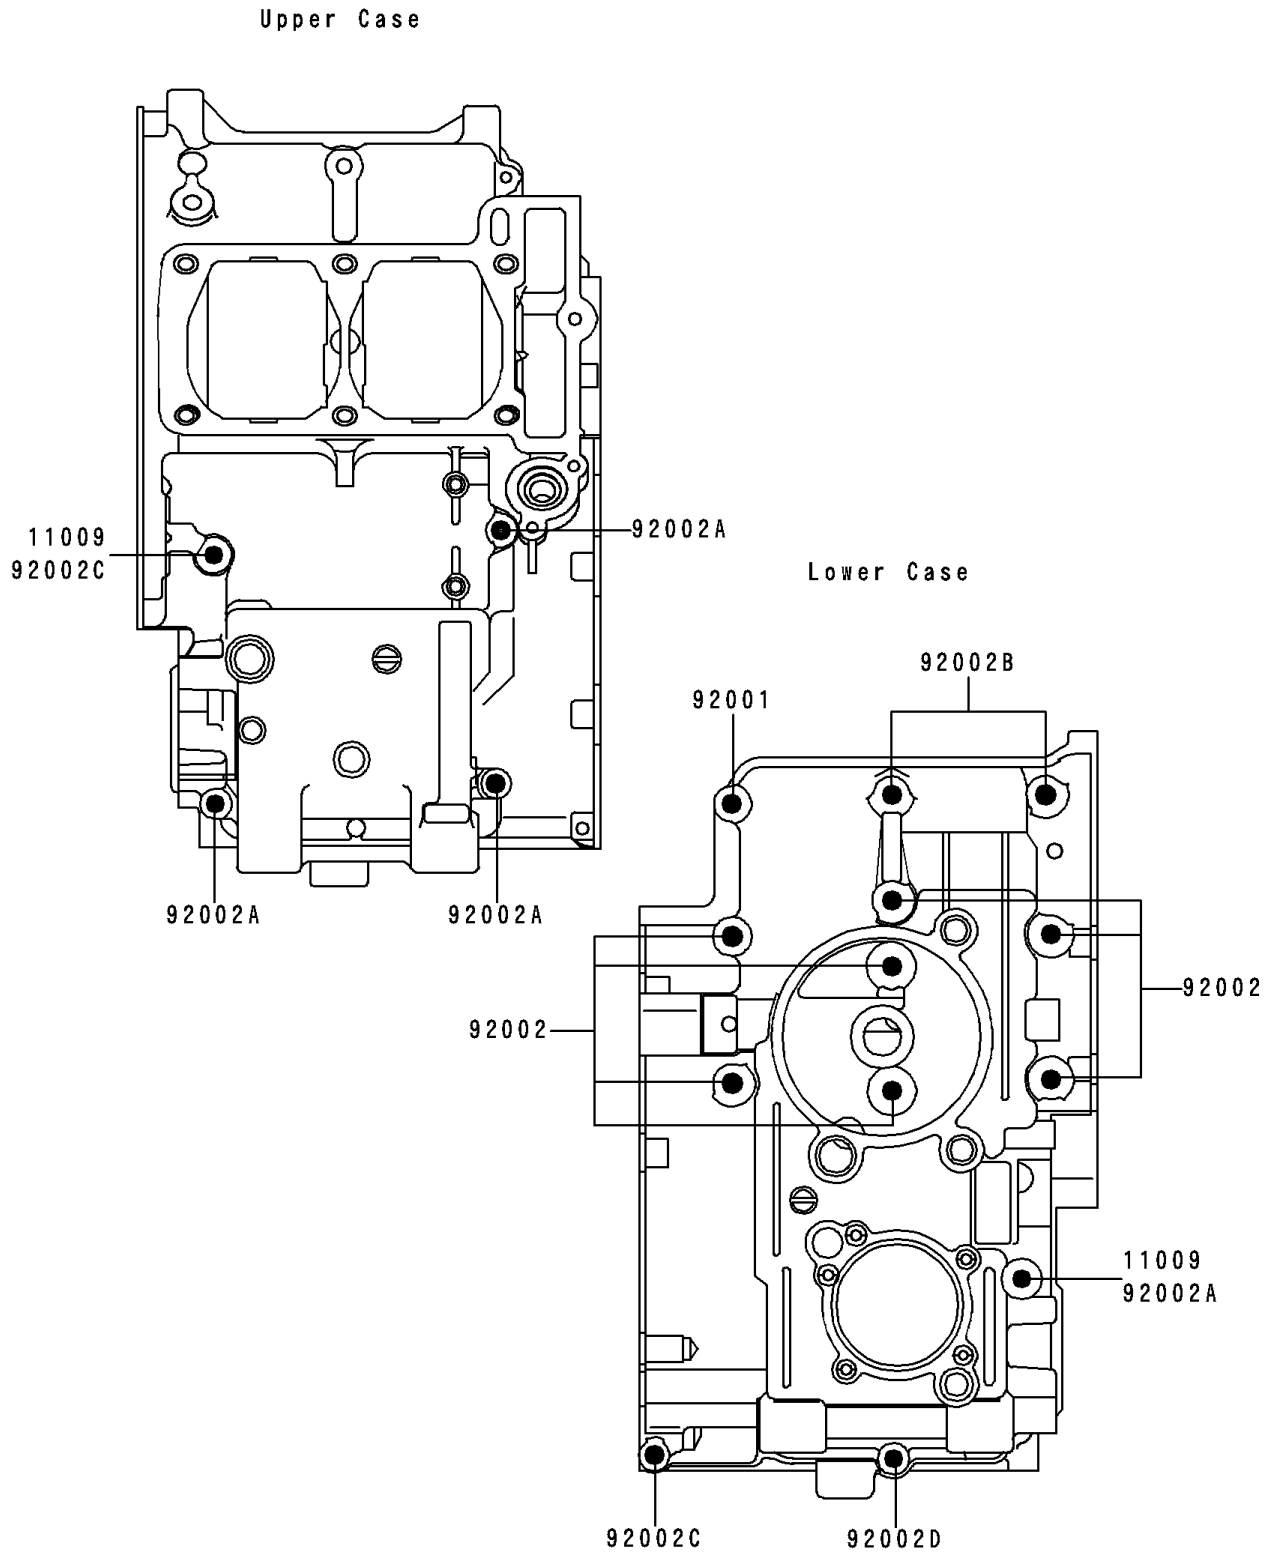

1995 Ninja® 250R PARTS DIAGRAM

Crankcase Bolt Pattern

E1412

1995 Ninja® 250R PARTS LIST

Crankcase Bolt Pattern

| ITEM NAME | PART NUMBER | QUANTITY |
|---------------------------------|-------------|----------|
| GASKET,6.5X12X1.0 (Ref # 11009) | 11009-1568 | 2 |
| BOLT,6X38 (Ref # 92001) | 92001-1899 | 1 |
| BOLT,8X90 (Ref # 92002) | 92002-1057 | 7 |
| BOLT,6X85 (Ref # 92002A) | 92002-1306 | 4 |
| BOLT,8X72 (Ref # 92002B) | 92002-1329 | 2 |
| BOLT,6X60 (Ref # 92002C) | 92002-1584 | 2 |
| BOLT,6X135 (Ref # 92002D) | 92002-1687 | 1 |