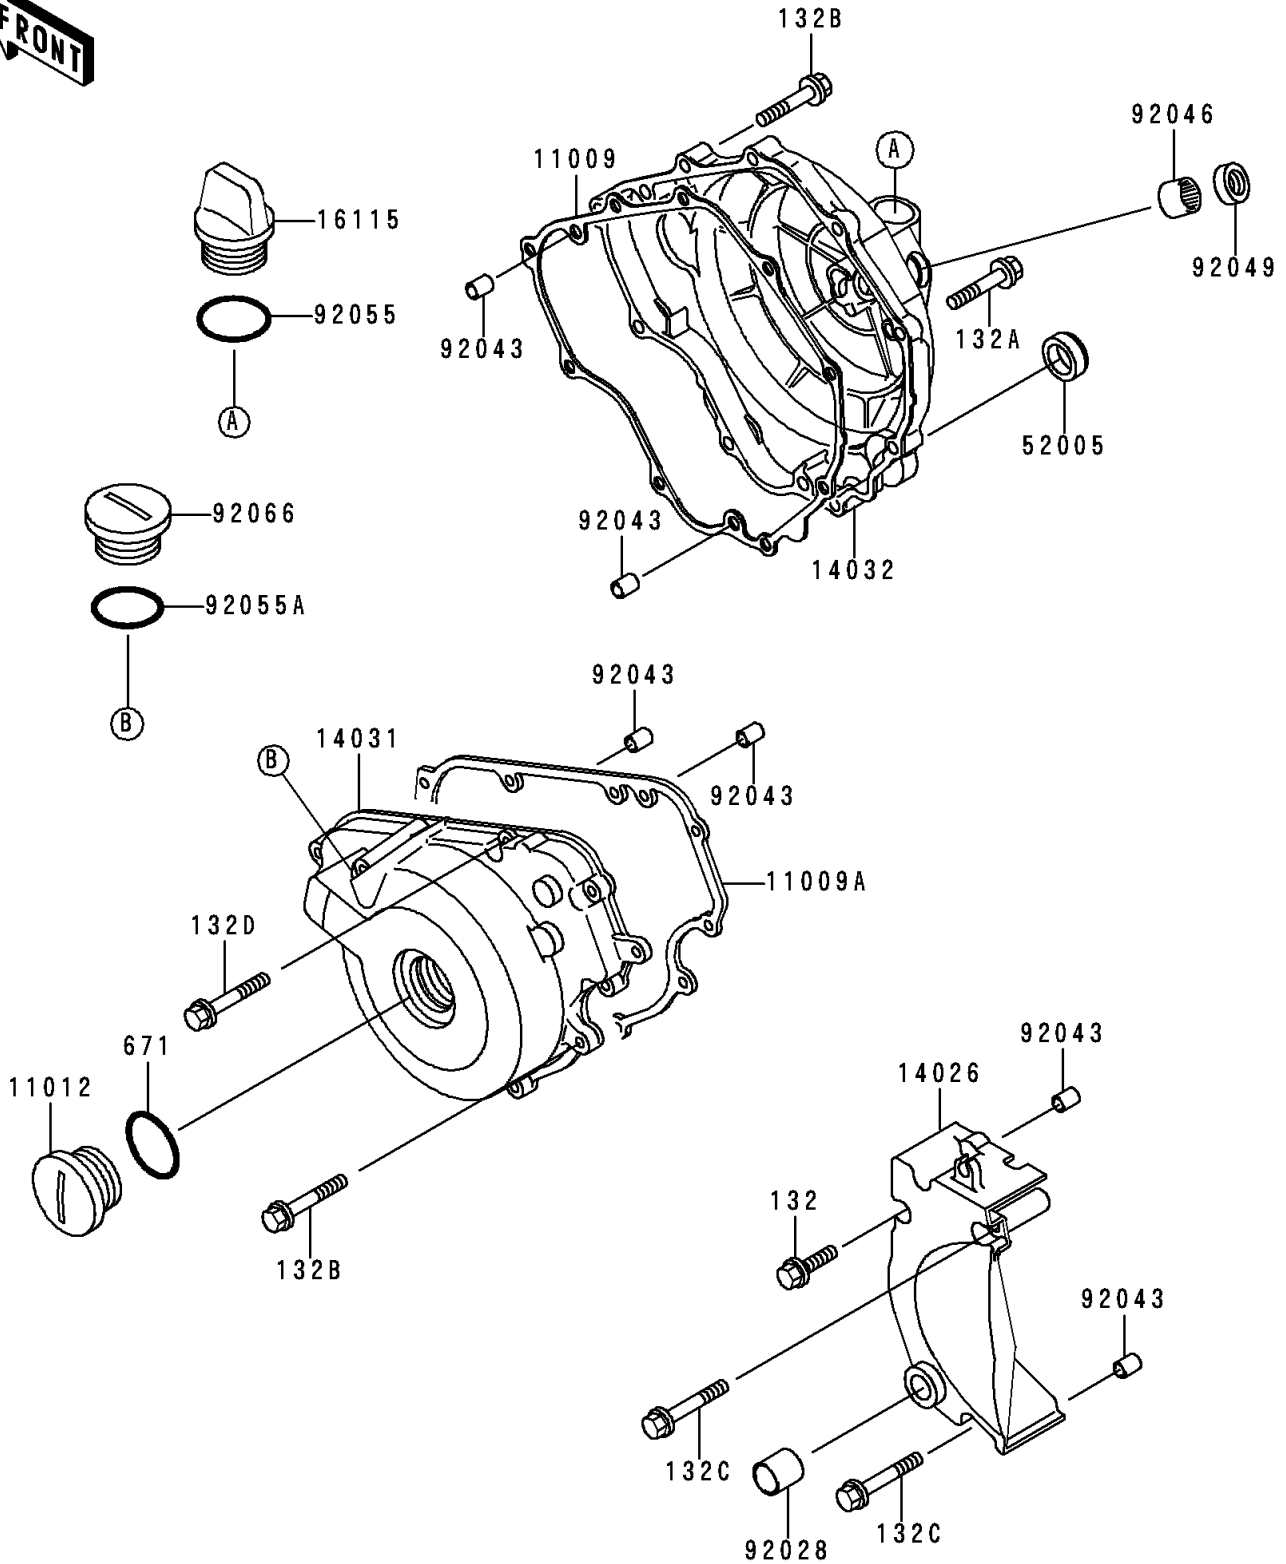

1992 Ninja® 250R PARTS DIAGRAM

Engine Cover(s)

E1431

1992 Ninja® 250R PARTS LIST

Engine Cover(s)

ITEM NAME	PART NUMBER	QUANTITY
BOLT-FLANGED-SMALL (Ref # 132)	132J0620	1
BOLT-FLANGED-SMALL (Ref # 132A)	132J0625	2
BOLT-FLANGED-SMALL (Ref # 132B)	132J0630	15
BOLT-FLANGED-SMALL (Ref # 132C)	132J0650	2
BOLT-FLANGED-SMALL (Ref # 132D)	132J0675	1
O RING,40MM (Ref # 671)	671B2540	1
GASKET,CLUTCH COVER (Ref # 11009)	11009-1872	1
GASKET,GENERATOR COVER (Ref # 11009A)	11009-1873	1
CAP (Ref # 11012)	11012-1362	1
COVER-CHAIN (Ref # 14026)	14026-1122	1
COVER-GENERATOR (Ref # 14031)	14031-1225	1
COVER-CLUTCH (Ref # 14032)	14032-1213	1
CAP-OIL FILLER (Ref # 16115)	16115-1009	1
GAUGE,OIL LEVEL (Ref # 52005)	52005-1009	1
BUSHING (Ref # 92028)	92028-1710	1
PIN,6.2X8X14 (Ref # 92043)	92043-1263	6
BEARING-NEEDLE,HK1210 (Ref # 92046)	92046-1010	1
SEAL-OIL,TB12205.5 (Ref # 92049)	92049-1271	1
RING-O,31.5X2.6 (Ref # 92055)	92055-049	1
RING-O (Ref # 92055A)	92055-1146	1
PLUG,COVER (Ref # 92066)	92066-1163	1