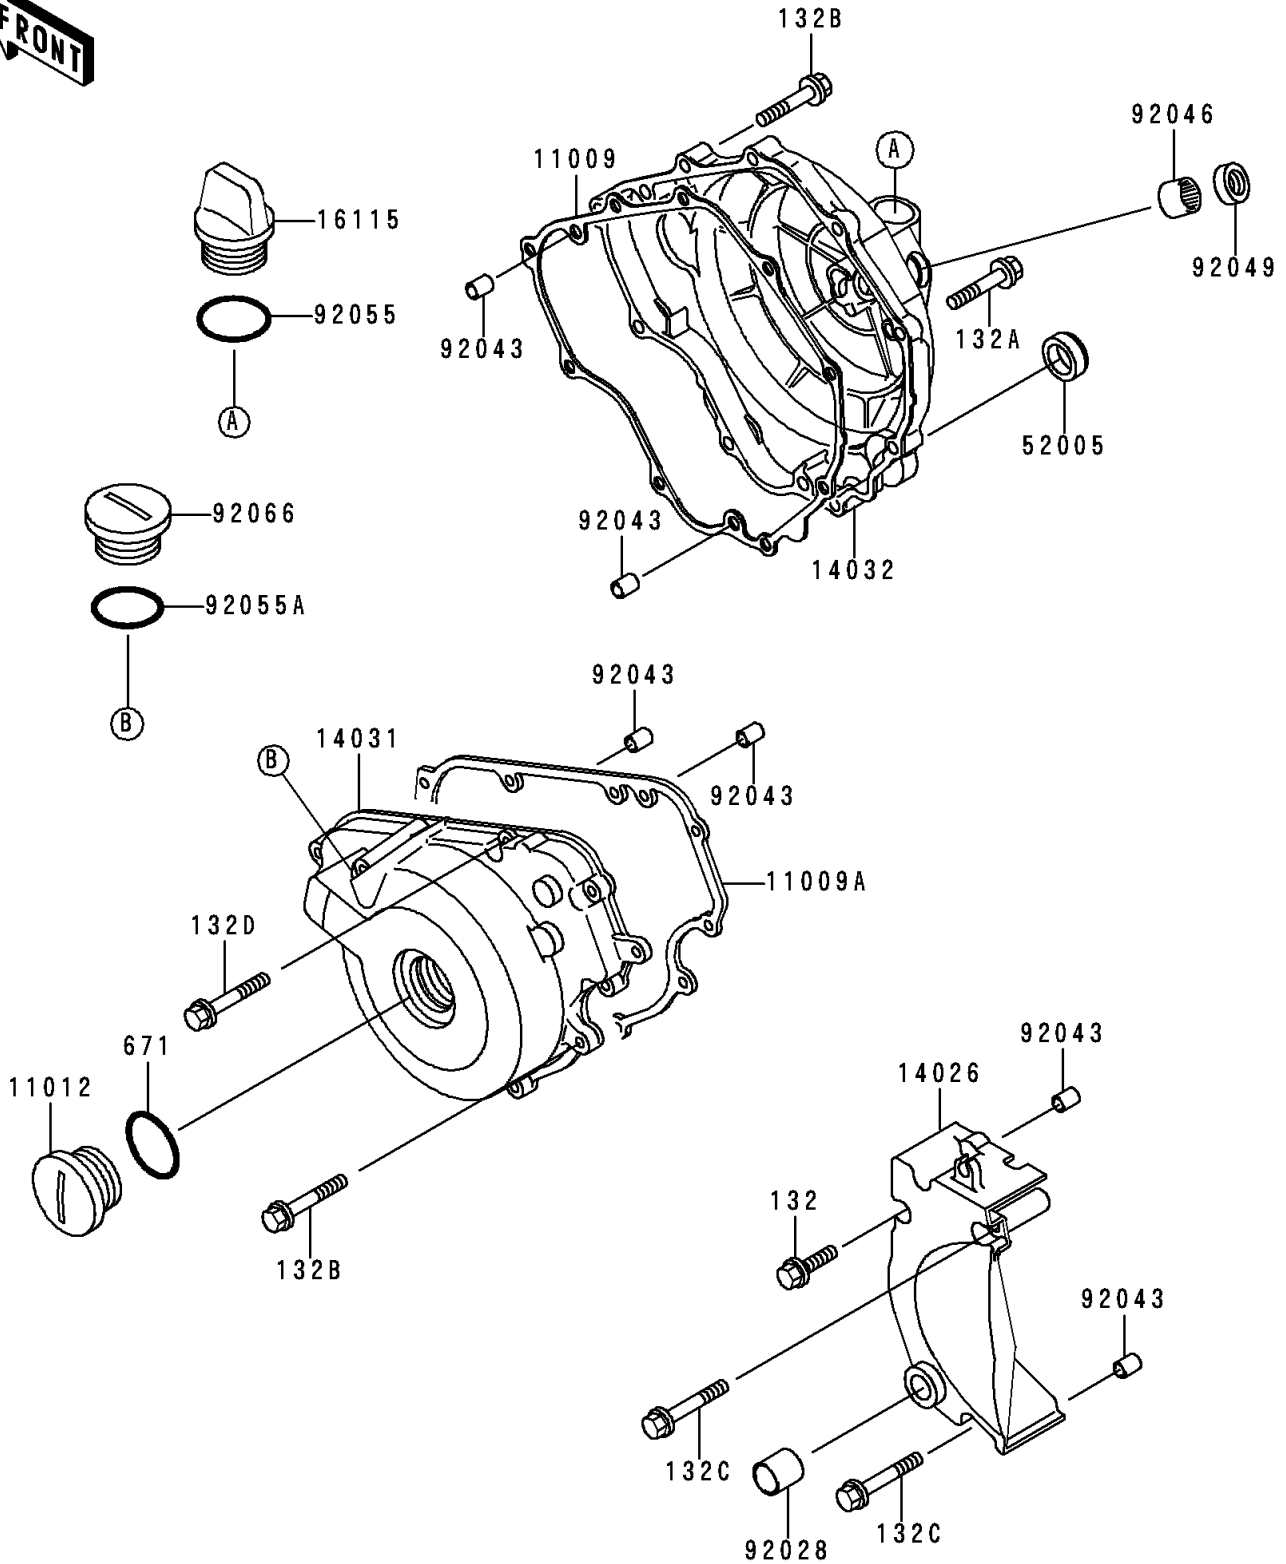

1993 Ninja® 250R PARTS DIAGRAM

Engine Cover(s)

E1431

1993 Ninja® 250R PARTS LIST

Engine Cover(s)

ITEM NAME	PART NUMBER	QUANTITY
BOLT-FLANGED-SMALL (Ref # 132)	132J0620	1
BOLT-FLANGED-SMALL (Ref # 132A)	132J0625	2
BOLT-FLANGED-SMALL (Ref # 132B)	132J0630	15
BOLT-FLANGED-SMALL (Ref # 132C)	132J0650	2
BOLT-FLANGED-SMALL (Ref # 132D)	132J0675	1
O RING,40MM (Ref # 671)	671B2540	1
GASKET,CLUTCH COVER (Ref # 11009)	11009-1872	1
GASKET,GENERATOR COVER (Ref # 11009A)	11009-1873	1
CAP (Ref # 11012)	11012-1362	1
COVER-CHAIN (Ref # 14026)	14026-1122	1
COVER-GENERATOR (Ref # 14031)	14031-1225	1
COVER-CLUTCH (Ref # 14032)	14032-1213	1
CAP-OIL FILLER (Ref # 16115)	16115-1009	1
GAUGE,OIL LEVEL (Ref # 52005)	52005-1009	1
BUSHING (Ref # 92028)	92028-1710	1
PIN,6.2X8X14 (Ref # 92043)	92043-1263	6
BEARING-NEEDLE,HK1210 (Ref # 92046)	92046-1010	1
SEAL-OIL,TB12205.5 (Ref # 92049)	92049-1271	1
RING-O,31.5X2.6 (Ref # 92055)	92055-049	1
RING-O (Ref # 92055A)	92055-1146	1
PLUG,COVER (Ref # 92066)	92066-1163	1