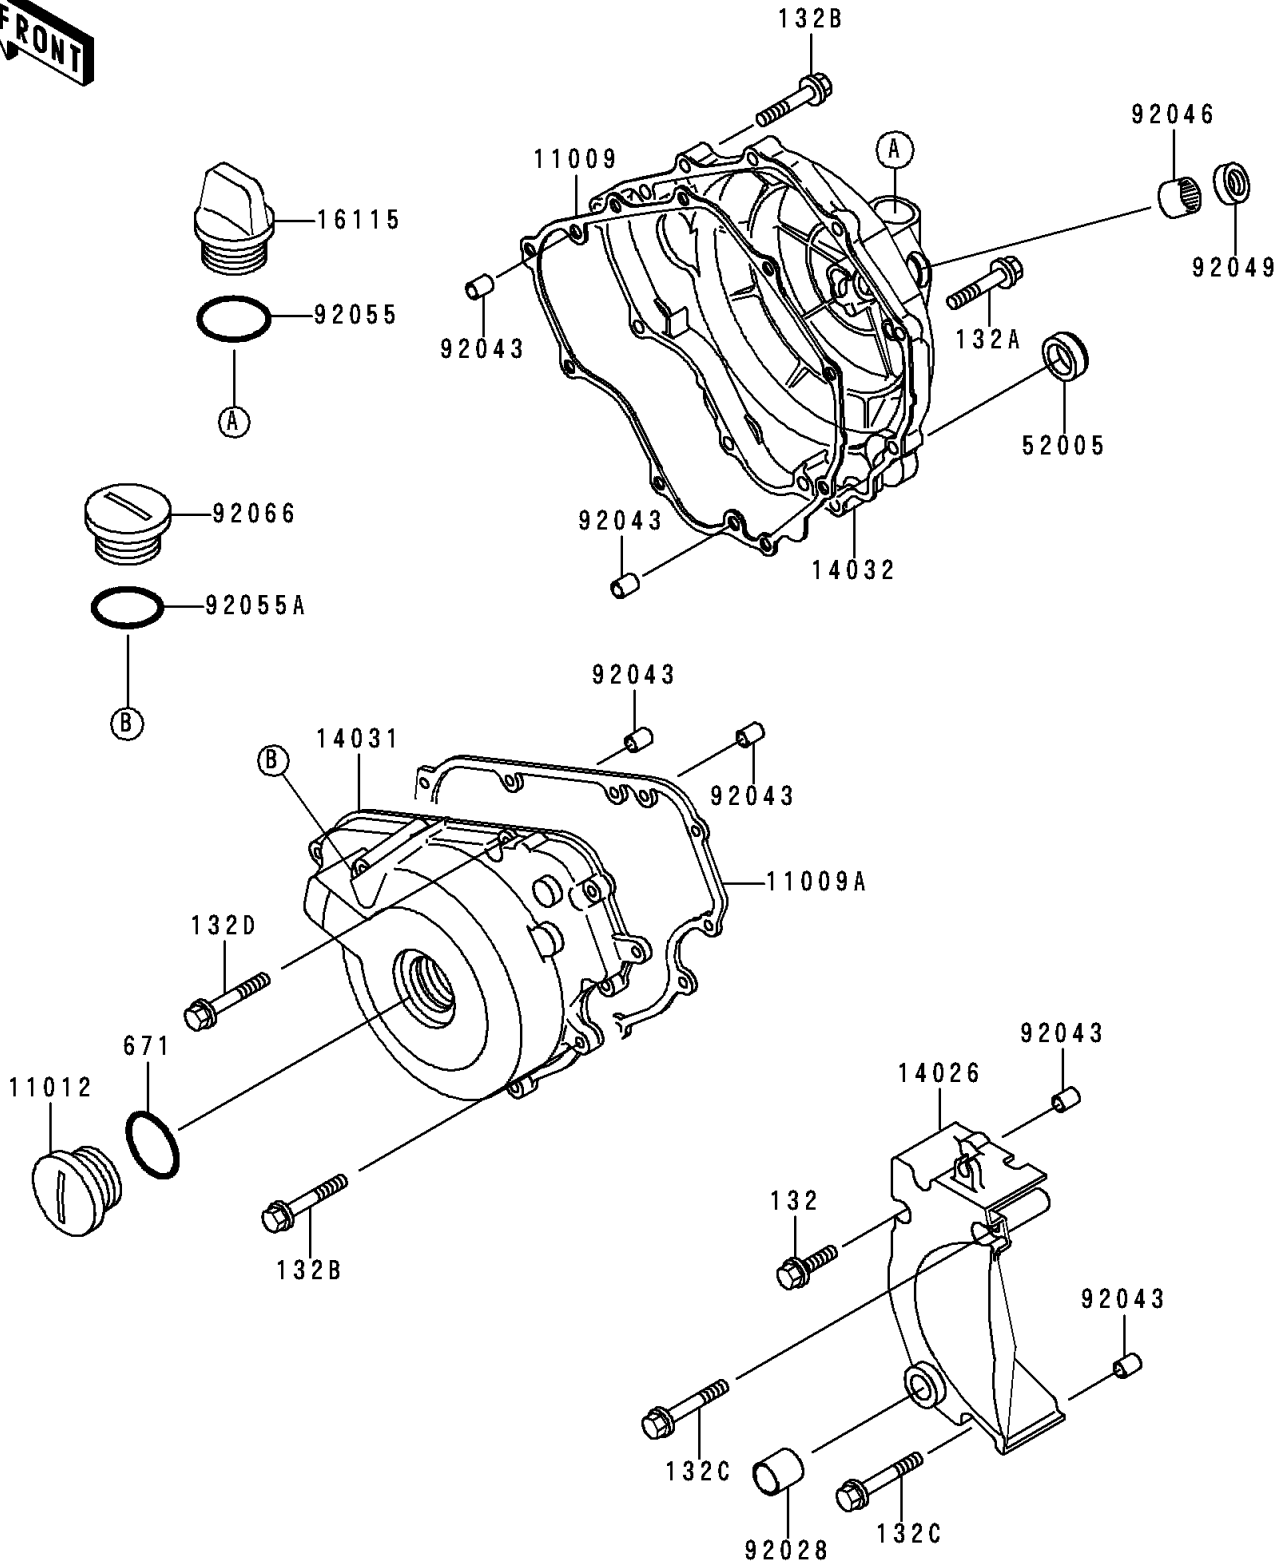

1995 Ninja® 250R PARTS DIAGRAM

Engine Cover(s)

E1431

1995 Ninja® 250R PARTS LIST

Engine Cover(s)

ITEM NAME	PART NUMBER	QUANTITY
BOLT-FLANGED-SMALL (Ref # 132)	132J0620	1
BOLT-FLANGED-SMALL (Ref # 132A)	132J0625	2
BOLT-FLANGED-SMALL (Ref # 132B)	132J0630	15
BOLT-FLANGED-SMALL (Ref # 132C)	132J0650	2
BOLT-FLANGED-SMALL (Ref # 132D)	132J0675	1
O RING,40MM (Ref # 671)	671B2540	1
GASKET,CLUTCH COVER (Ref # 11009)	11009-1872	1
GASKET,GENERATOR COVER (Ref # 11009A)	11009-1873	1
CAP (Ref # 11012)	11012-1362	1
COVER-CHAIN (Ref # 14026)	14026-1122	1
COVER-GENERATOR (Ref # 14031)	14031-1225	1
COVER-CLUTCH (Ref # 14032)	14032-1213	1
CAP-OIL FILLER (Ref # 16115)	16115-1009	1
GAUGE,OIL LEVEL (Ref # 52005)	52005-1009	1
BUSHING (Ref # 92028)	92028-1710	1
PIN,6.2X8X14 (Ref # 92043)	92043-1263	6
BEARING-NEEDLE,HK1210 (Ref # 92046)	92046-1010	1
SEAL-OIL,TB12205.5 (Ref # 92049)	92049-1271	1
RING-O,31.5X2.6 (Ref # 92055)	92055-049	1
RING-O (Ref # 92055A)	92055-1146	1
PLUG,COVER (Ref # 92066)	92066-1163	1