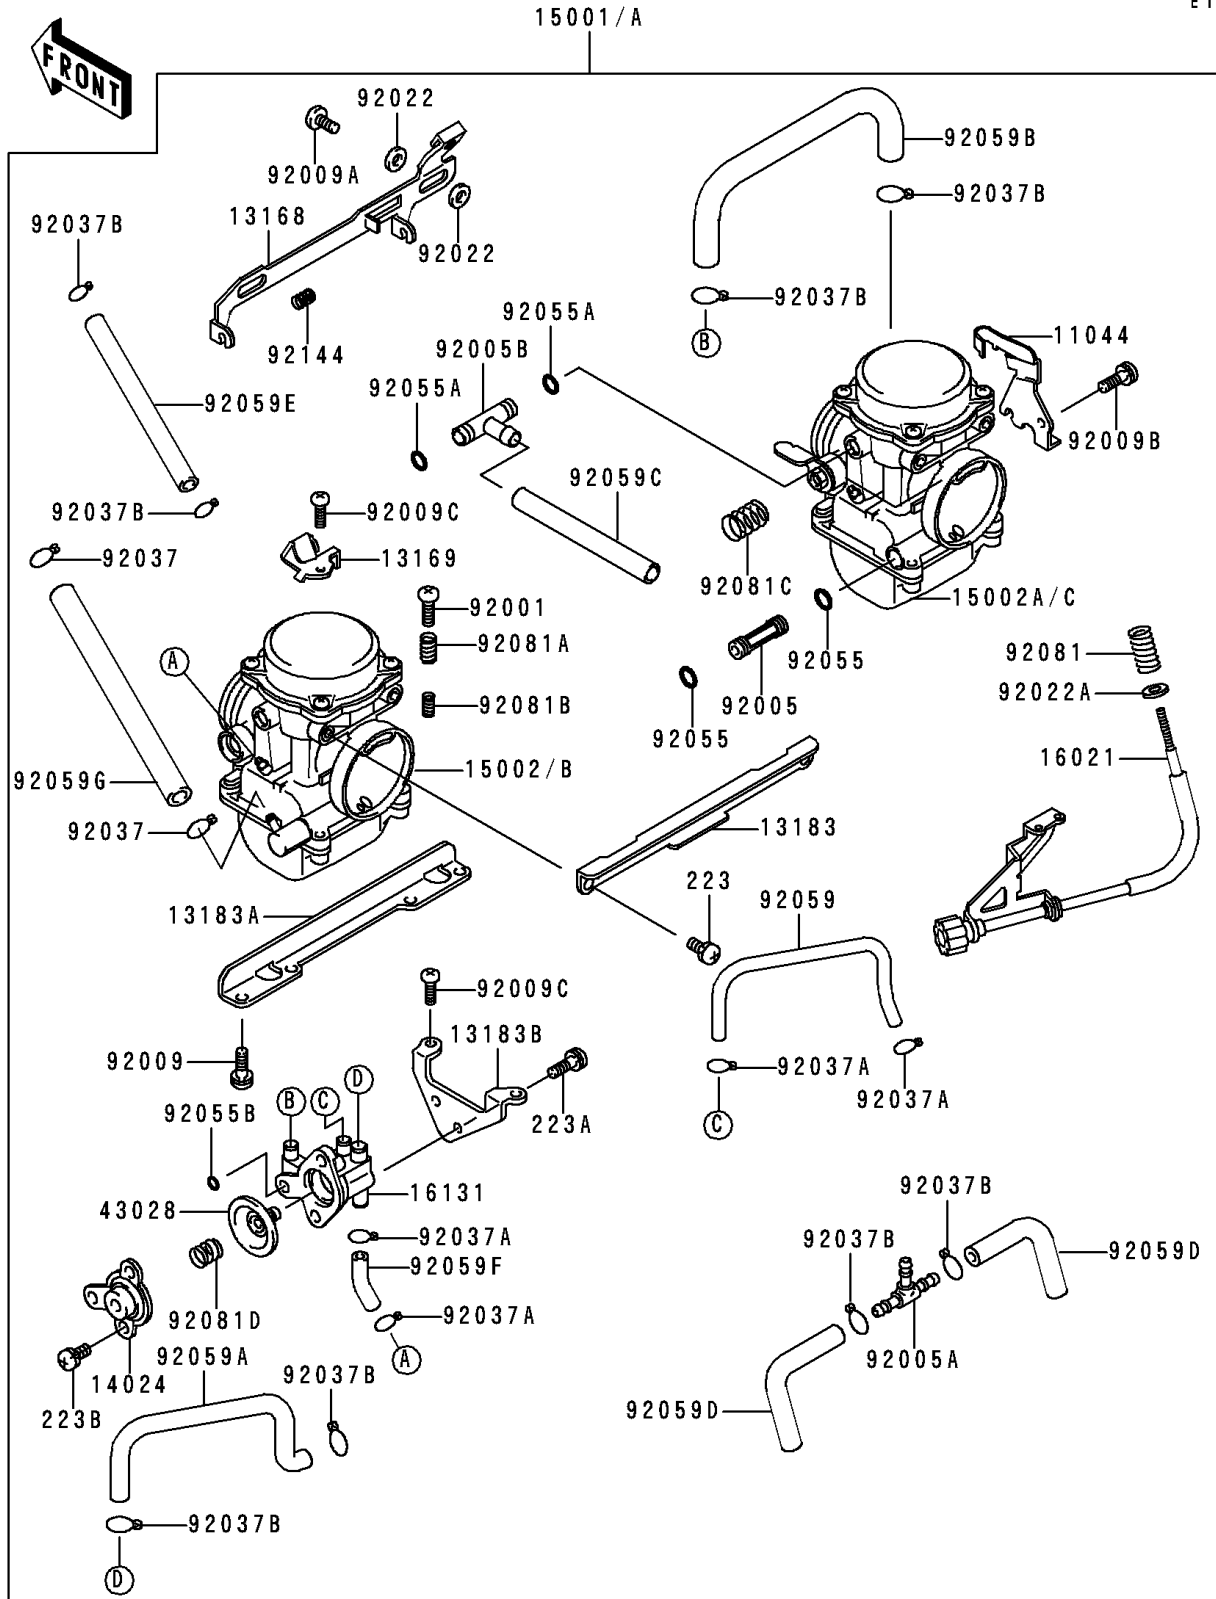

1992 Ninja® 250R PARTS DIAGRAM

Carburetor

E1611

1992 Ninja® 250R PARTS LIST

Carburetor

ITEM NAME	PART NUMBER	QUANTITY
BRACKET,THROTTLE CABLE (Ref # 11044)	11044-1061	1
LEVER,STARTER (Ref # 13168)	13168-1330	1
PLATE,STARTER CABLE (Ref # 13169)	13169-1965	1
PLATE,CARBURETOR STAY,UPP (Ref # 13183)	13183-1029	1
PLATE,CARBURETOR STAY,LWR,6MM (Ref # 13183A)	13183-1030	1
PLATE,AIR CUT VALVE (Ref # 13183B)	13183-1031	1
COVER,AIR CUT VALVE (Ref # 14024)	14024-1327	1
SCREW-THROTTLE STOP (Ref # 16021)	16021-1114	1
BODY-VALVE,DIAPHRAGM (Ref # 16131)	16131-1062	1
DIAPHRAGM,AIR CUT VALVE (Ref # 43028)	43028-1053	1
BOLT,THROTTLE ADJUST (Ref # 92001)	92001-1998	1
FITTING,FUEL,I-TYPE (Ref # 92005)	92005-1109	1
FITTING,T-TYPE (Ref # 92005B)	92005-1125	1
SCREW,6X16 (Ref # 92009)	92009-1129	4
SCREW (Ref # 92009A)	92009-1262	2
SCREW,5X10 (Ref # 92009B)	92009-1365	1
SCREW,4X18 (Ref # 92009C)	92009-1446	3
WASHER,6.1X11X0.8,POLYACETAL (Ref # 92022)	92022-1199	4
WASHER,PLAIN,STOP SPRING (Ref # 92022A)	92022-1480	1
CLAMP,FUEL TUBE (Ref # 92037)	92037-1075	2
CLAMP,TUBE (Ref # 92037A)	92037-1142	4
RING-O (Ref # 92055)	92055-1004	2
RING-O,FUEL FITTING (Ref # 92055A)	92055-1223	2
RING-O (Ref # 92055B)	92055-1245	1
SCREW-PAN-WS-CROS (Ref # 223)	223C0510	4
SCREW-PAN-WS-CROS (Ref # 223A)	223D0408	2
SCREW-PAN-WS-CROS (Ref # 223B)	223D0410	2
TUBE,3.5X6.5X180 (Ref # 92059)	92059-1140	1
TUBE,5X9X160 (Ref # 92059A)	92059-1201	1